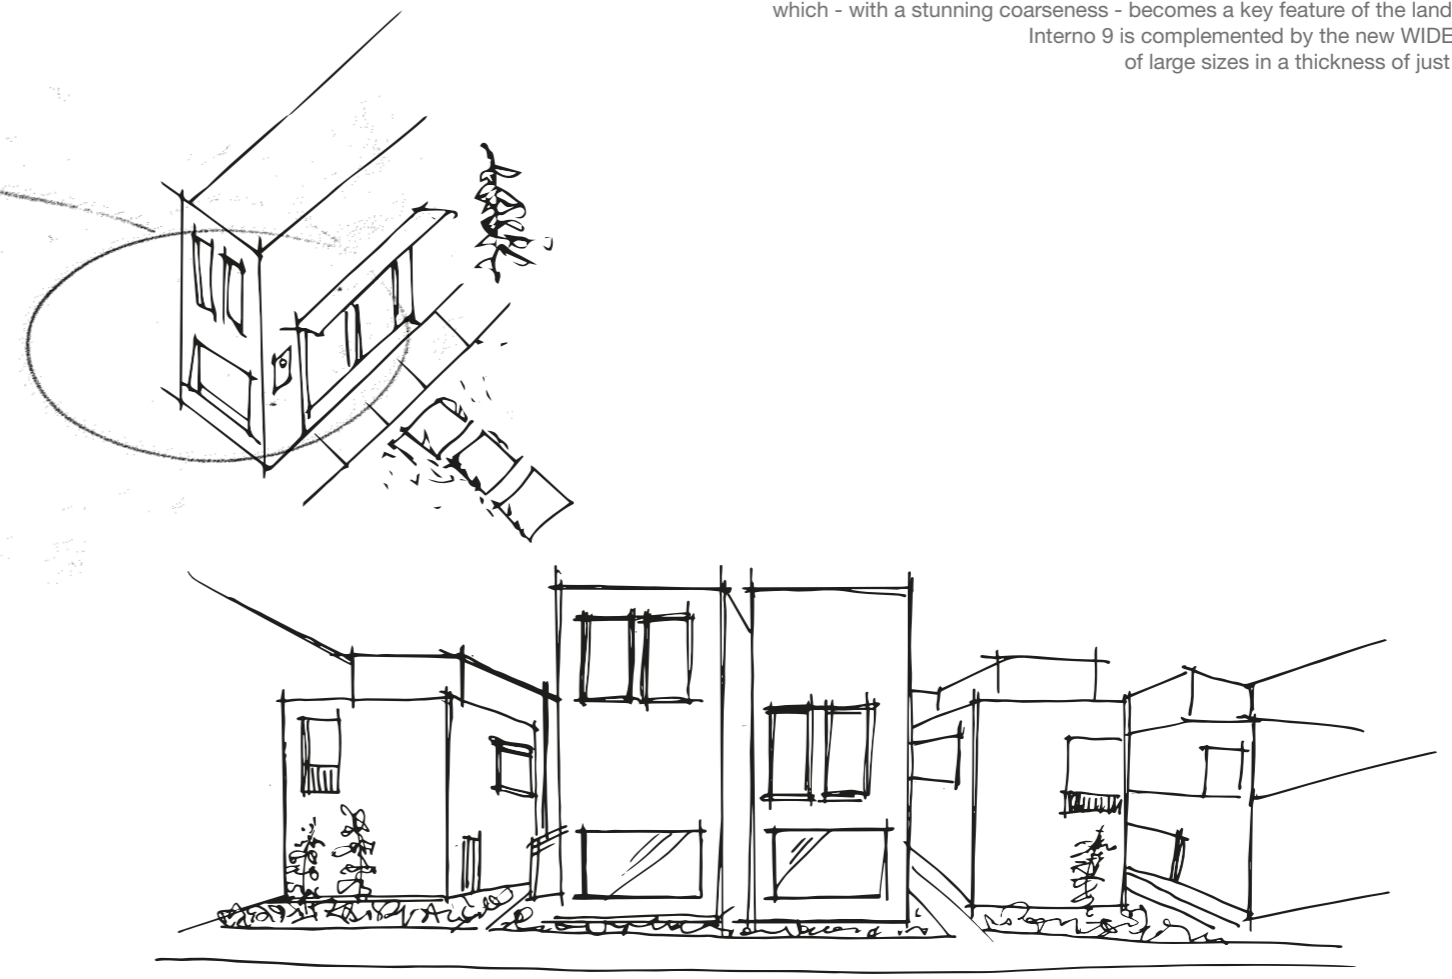

Imagine a contemporary residential complex with a minimalist feel, where the viewer's gaze is drawn to linear structures, harmonious forms, and contrasting textures. Stylish simplicity is paired with the untamed irreverence of weathering steel, which - with a stunning coarseness - becomes a key feature of the landscape. Interno 9 is complemented by the new WIDE series of large sizes in a thickness of just 7 mm.