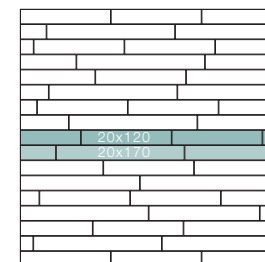

The background of the entire image is a repeating pattern of circular wood cross-sections. Each circle shows a different wood grain pattern, with some having prominent radial lines and others having more irregular, swirling patterns. The circles are arranged in a dense, overlapping grid.

SOLERAS
UNUSUAL WOOD
20x120

NATURALE

20x120

20x170

schema di posa

random

20x120 41,38%

20x170 58,62%

S1R35200 F 65,90
Soleras naturale rett.
20x120 / 8"x48" 

S1R35300 F 65,90
Soleras beige rett.
20x120 / 8"x48" 

S1R35250 F 65,90
Soleras avana rett.
20x120 / 8"x48" 

IMBALLI PACKAGING

FORMATI SIZES	 Thickness	 Pcs/Box	 Mq/Box	 Kg/Box	 Box/Pallet	 Mq/Pallet	 Kg/Pallet
20x120 / 8"x48"	9,5	4	0,966408	18,79	54	52,186032	1027