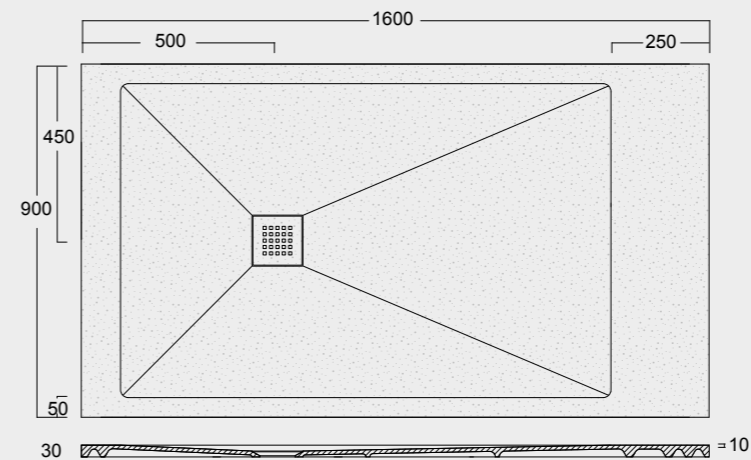

Cod. MPD9001600S01
Piatto doccia Endless Solytex® 90x160
con cover in acciaio inox 304,
piletta non inclusa
Endless Shower tray Solytex® 90x160
with 304 stainless steel cover,
drain not included