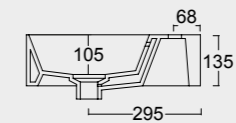

Cod. PA100H
Portasalviette
Towel holder

NEW Cod. 343370101

Lavabo Spy 121x46
Spy washbasin 121x46

Cod. PA60H
Portasalviette
Towel holder

Colore verde alpi matt
Alpi green matt color

Cod. 34360101

Lavabo Spy 101x46 Plan a dx
Spy washbasin 101x46 Plan dx