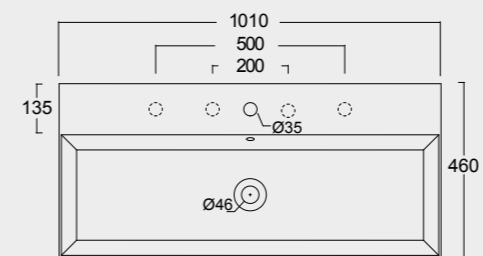

Colore cenere matt
Ash matt color

Cod. 34340101

Lavabo Spy 81x46 Plan a dx
Spy washbasin 81x46 Plan dx

Cod. PA80H
Portasalviette
Towel holder

Colore grigio matt
Grey matt color

Cod. 34350101

Lavabo Spy 101x46
Spy washbasin 101x46