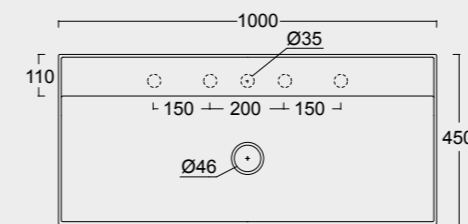

Cod. 31250101S

Lavabo Hide 100x45 sospeso
Hide washbasin 100x45 wall hung