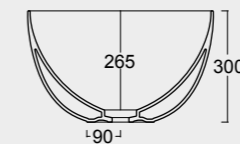

Colore caffè matt
Coffee matt color

Cod. 32160101

Lavabo Unica Round ø50 h30
Unica Round washbasin ø50 h30