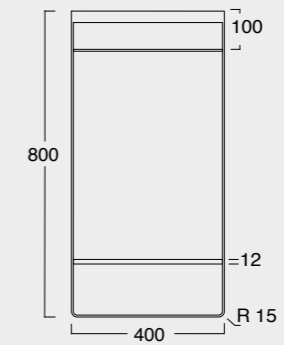

Cod. 35710101

Lavabo Kubo 100x50
Kubo washbasin 100x50

Cod. 35810101

Lavabo Kubo 80x50
Kubo washbasin 80x50

Cod. MSTKN0100

Struttura Kubo 100
Kubo framework 100

Cod. MOCK3003

Contenitore in pelle ecosostenibile
Eco-sustainable leather case