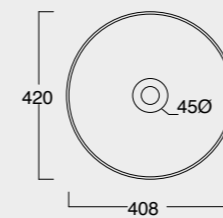

Colore nero matt
Black matt color

Cod. 35100101

Lavabo Equilibrium h 15
Washbasin Equilibrium h 15