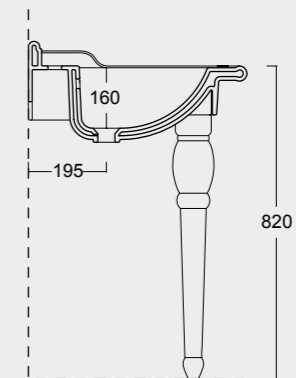

Cod. 28260101

Lavabo Consolle Boheme 95
Boheme Washbasin Consolle 95

Cod. 28270101

Gamba in ceramica per consolle Boheme 95
Boheme ceramic leg for Washbasin Consolle 95