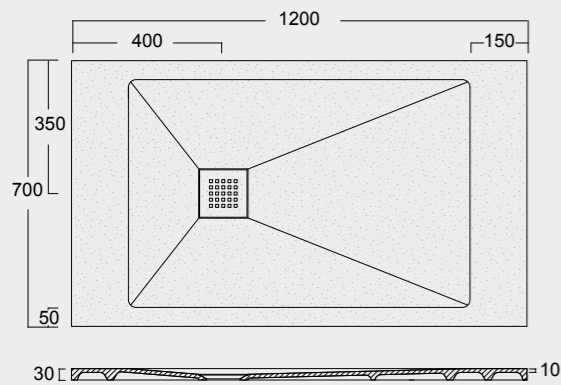

Cod. MPD7001200S01
Piatto doccia Endless Solytex® 70x120
con cover in acciaio inox 304,
piletta non inclusa
Endless Shower tray Solytex® 70x120
with 304 stainless steel cover,
drain not included