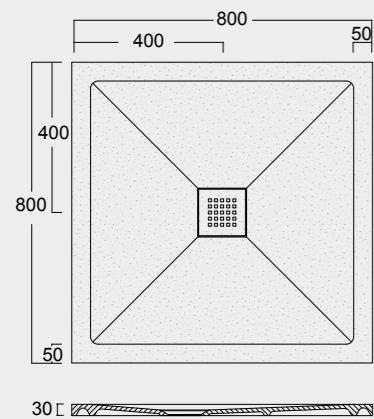

Cod. MPD800800S01
Piatto doccia Endless Solytex® 80x80
con cover in acciaio inox 304,
piletta non inclusa
Endless Shower tray Solytex® 80x80
with 304 stainless steel cover,
drain not included