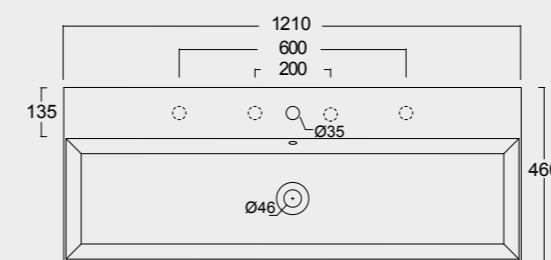

NEW Cod. 343370101

Lavabo Spy 121x46
Spy washbasin 121x46

Cod. PA60H
Portasalviette
Towel holder