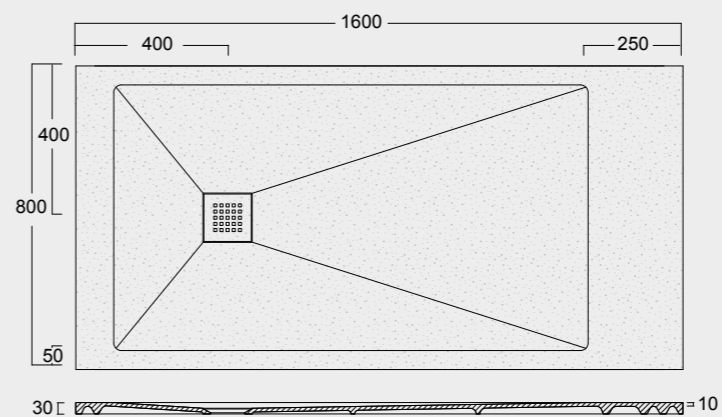

Cod. MPD8001600S01
Piatto doccia Endless Solytex® 80x160
con cover in acciaio inox 304,
piletta non inclusa
Endless Shower tray Solytex® 80x160
with 304 stainless steel cover,
drain not included