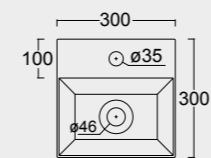

Colore bianco matt
White matt color

Cod. 34130101

Lavabo Spy 30x30
Spy washbasin 30x30