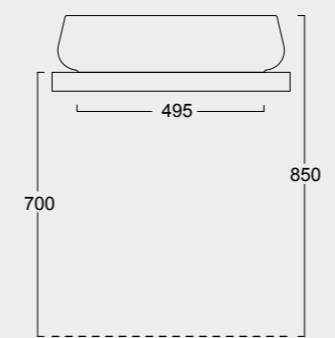

Cod. 33210101

Lavabo Nur 60x45 Plan
Nur washbasin 60x45 Plan