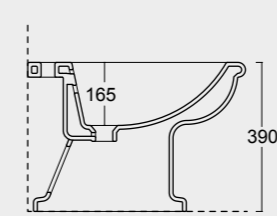

Cod. 28220101

Bidet Bohème monoforo
Bidet Bohème single tap hole