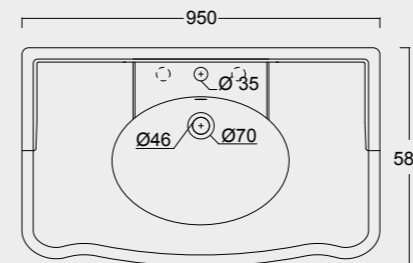

Cod. 28260101

Lavabo Consolle Boheme 95
Boheme Washbasin Consolle 95

Cod. 28270101

Gamba in ceramica per consolle Boheme 95
Boheme ceramic leg for Washbasin Consolle 95