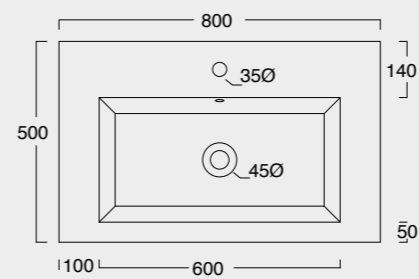

Cod. 35810101

Lavabo Kubo 80x50
Kubo washbasin 80x50

Cod. PA80H
Portasalviette
Towel holder