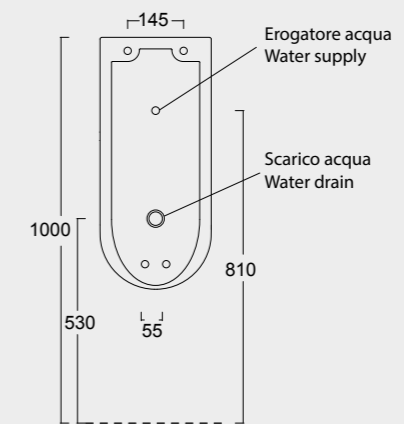

Cod. 22260101

Orinatoio sospeso Form
Form wall hung urinal

Cod. 22260101 CW

Orinatoio sospeso Form con fori per coprivaso
Form wall hung urinal with seat-cover holes