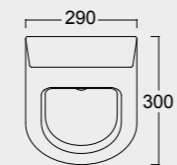

Cod. 22260101

Orinatoio sospeso Form
Form wall hung urinal

Cod. 22260101 CW

Orinatoio sospeso Form con fori per coprivaso
Form wall hung urinal with seat-cover holes