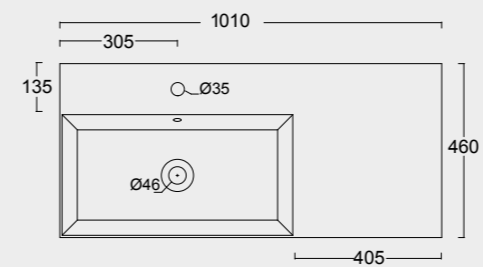

Cod. PA100H
Portasalviette
Towel holder

NEW Cod. 343370101

Lavabo Spy 121x46
Spy washbasin 121x46

Cod. PA60H
Portasalviette
Towel holder

Colore verde alpi matt
Alpi green matt color

Cod. 34360101

Lavabo Spy 101x46 Plan a dx
Spy washbasin 101x46 Plan dx