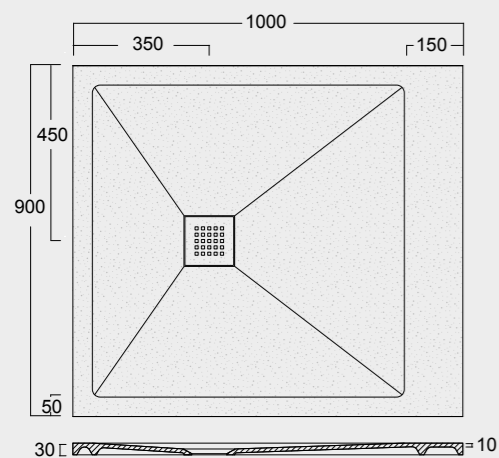

Cod. MPD9001000S01
Piatto doccia Endless Solytex® 90x100
con cover in acciaio inox 304,
piletta non inclusa
Endless Shower tray Solytex® 90x100
with 304 stainless steel cover,
drain not included