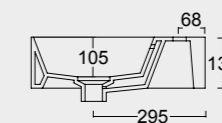

Cod. 34350101

Lavabo Spy 101x46
Spy washbasin 101x46

Cod. PA100H
Portasalviette
Towel holder

NEW Cod. 343370101

Lavabo Spy 121x46
Spy washbasin 121x46

Cod. PA60H
Portasalviette
Towel holder