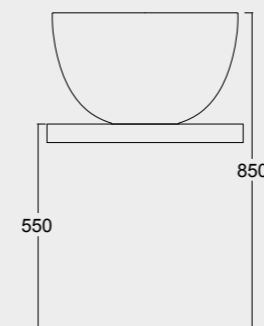

Colore caffè matt
Coffee matt color

Cod. 32160101

Lavabo Unica Round ø50 h30
Unica Round washbasin ø50 h30