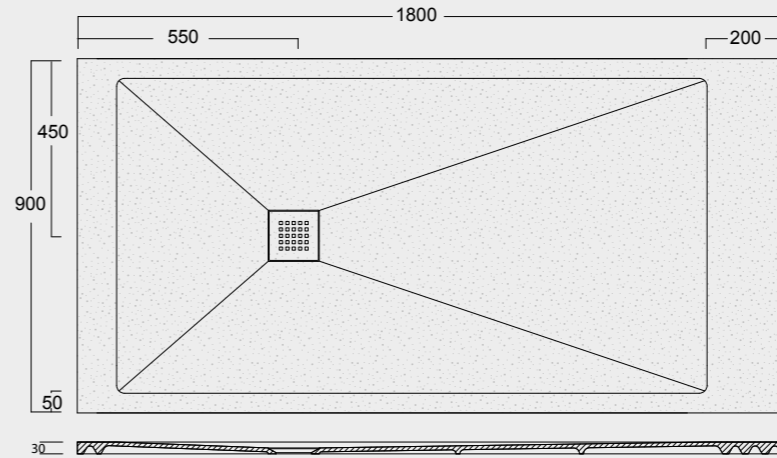

Cod. MPD9001800S01
Piatto doccia Endless Solytex® 90x180
con cover in acciaio inox 304,
piletta non inclusa
Endless Shower tray Solytex® 90x180
with 304 stainless steel cover,
drain not included