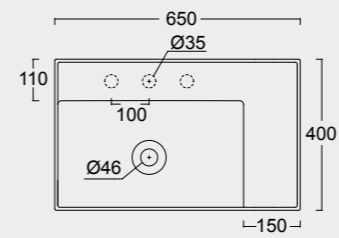

Cod. 31260101S

Lavabo Hide 120x45 sospeso
Hide washbasin 120x45 wall hung

Cod. PA50H

Portasalviette
Towel holder

Colore caffè matt
Coffee matt color

Cod. 31110101
Lavabo Hide 65x40
Hide washbasin 65x40

Colore grigio matt
Grey matt color