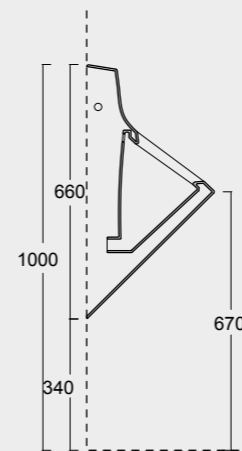

Cod. 22260101

Orinatoio sospeso Form
Form wall hung urinal

Cod. 22260101 CW

Orinatoio sospeso Form con fori per coprivaso
Form wall hung urinal with seat-cover holes