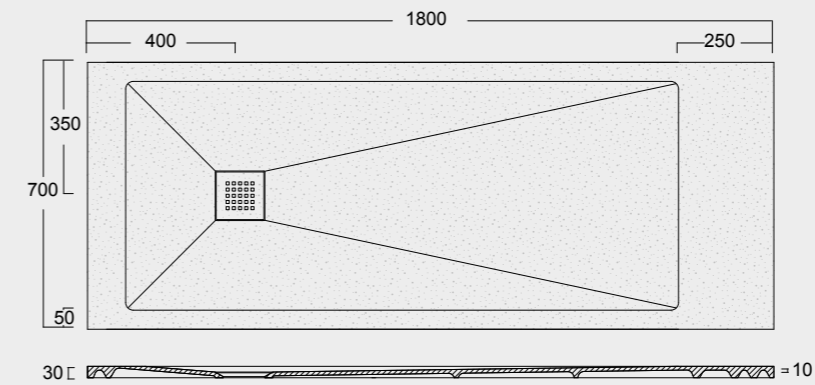

Cod. MPD7001800S01
Piatto doccia Endless Solytex® 70x180
con cover in acciaio inox 304,
piletta non inclusa
Endless Shower tray Solytex® 70x180
with 304 stainless steel cover,
drain not included