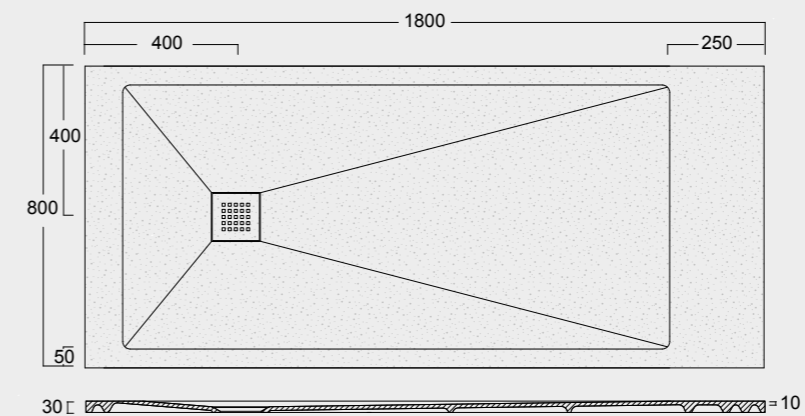

Cod. MPD8001800S01
Piatto doccia Endless Solytex® 80x180
con cover in acciaio inox 304,
piletta non inclusa
Endless Shower tray Solytex® 80x180
with 304 stainless steel cover,
drain not included