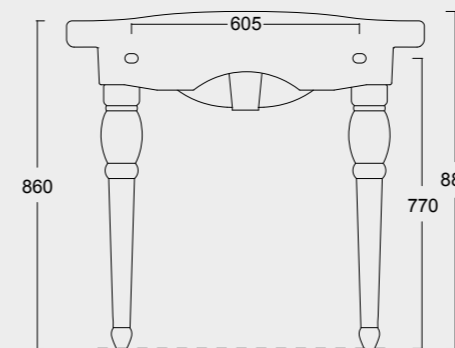

Cod. 28260101

Lavabo Consolle Boheme 95
Boheme Washbasin Consolle 95

Cod. 28270101

Gamba in ceramica per consolle Boheme 95
Boheme ceramic leg for Washbasin Consolle 95