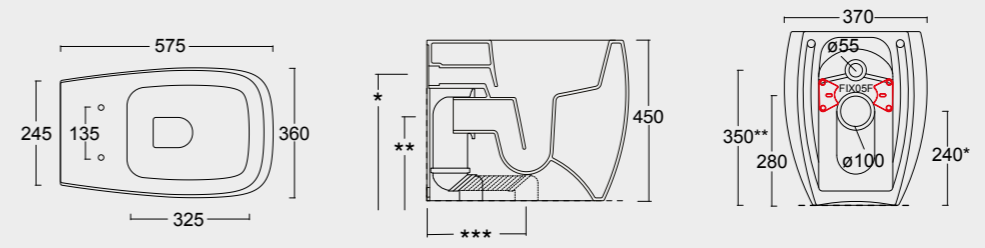

*

MCUT5
mm 365 o mm 335

**

MCUT2	MCUT4	MCUT8
da 60 mm a 170 mm	210 mm	180 mm

***

MCUT3	MCUT	MCUT3 + MCUT2
da 60 mm a 70 mm	100 mm	da 130 mm a 300 mm