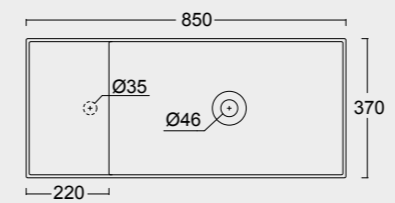

Cod. 31260101S

Lavabo Hide 120x45 sospeso
Hide washbasin 120x45 wall hung

Cod. PA50H

Portasalviette
Towel holder

Colore caffè matt
Coffee matt color

Cod. 31110101
Lavabo Hide 65x40
Hide washbasin 65x40

Colore grigio matt
Grey matt color