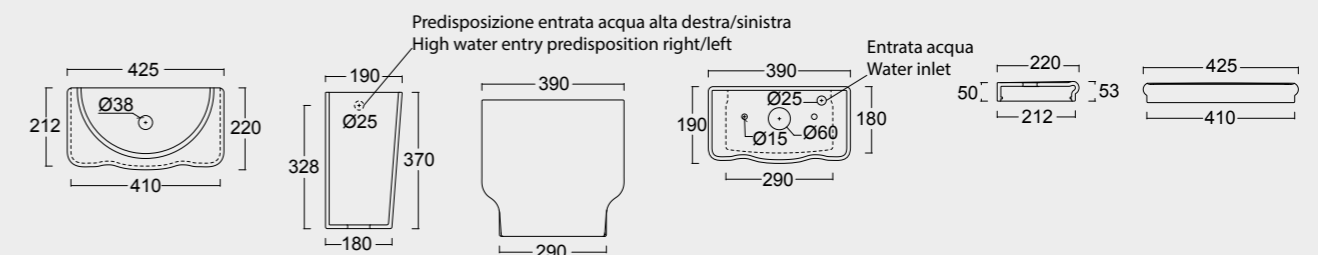

Cod. 28300101

Cassetta Boheme monoblocco
Cistern Boheme for close coupled WC

Cod. 28330101

Cassetta a zaino meccanismo non incluso
Low level flushing mechanism not included

Cod. 28320101

Cassetta alta meccanismo non incluso