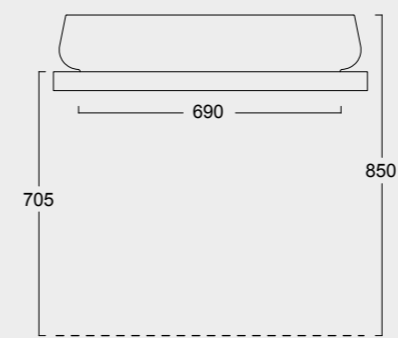

Cod. 33190101

Lavabo Nur 80x40 Plan
Nur washbasin 80x40 Plan