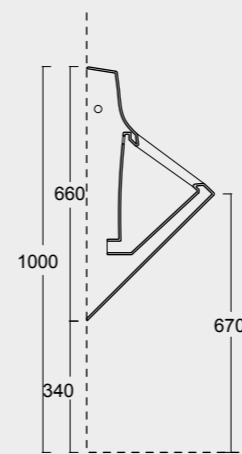

Cod. 22260101FC

Orinatoio sospeso Form per fotocellula
Form wall hung urinal for photo-cell