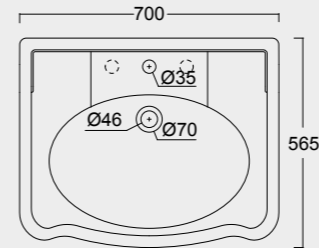

Cod. 28260101

Lavabo Consolle Boheme 95
Boheme Washbasin Consolle 95

Cod. 28270101

Gamba in ceramica per consolle Boheme 95
Boheme ceramic leg for Washbasin Consolle 95

Cod. 28230101

Lavabo Boheme 70
Boheme Washbasin 70