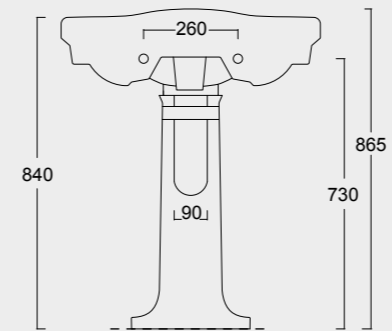

Cod. 28260101

Lavabo Consolle Boheme 95
Boheme Washbasin Consolle 95

Cod. 28270101

Gamba in ceramica per consolle Boheme 95
Boheme ceramic leg for Washbasin Consolle 95

Cod. 28230101

Lavabo Boheme 70
Boheme Washbasin 70