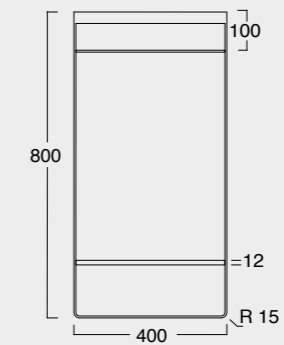

Cod. 35710101

Lavabo Kubo 100x50
Kubo washbasin 100x50

Cod. 35810101

Lavabo Kubo 80x50
Kubo washbasin 80x50

Cod. MSTKN0100

Struttura Kubo 100
Kubo framework 100

Cod. MOCK3003

Contenitore in pelle ecosostenibile
Eco-sustainable leather case