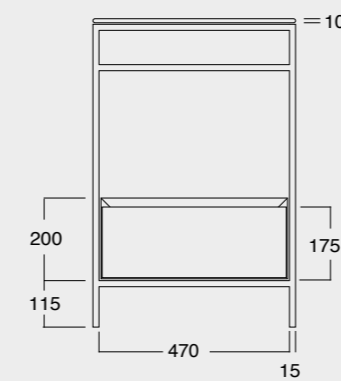

Cod. MSTB75201

Struttura Uni cassetto laccato nero opaco
Uni framework black matt laquered drawer

Cod. MSTB50301

Struttura Uni cassetto laccato bianco opaco
Uni framework white matt laquered drawer

NUR[®]