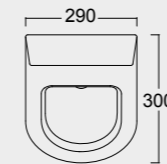

Cod. 22260101FC

Orinatoio sospeso Form per fotocellula
Form wall hung urinal for photo-cell