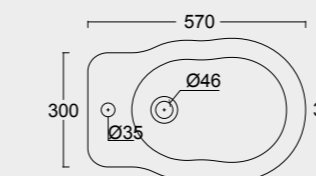

Cod. 28220101

Bidet Bohème monoforo
Bidet Bohème single tap hole