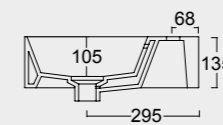

Cod. 34340101

Lavabo Spy 81x46 Plan a dx
Spy washbasin 81x46 Plan dx

Cod. PA80H
Portasalviette
Towel holder