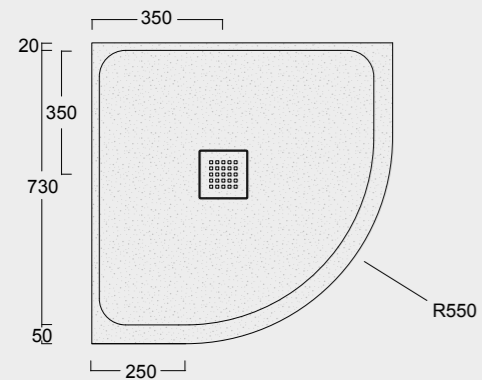

Cod. MPD800800AS01
Piatto doccia Endless Solytex® 80x80
Semicircolare con cover in acciaio inox 304,
piletta non inclusa
Endless Semicircular Shower tray Solytex® 80x80
with 304 stainless steel cover,
drain not included