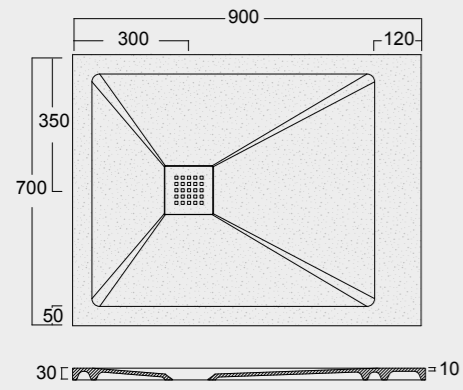

Cod. MPD700900S01
Piatto doccia Endless Solytex® 70x90
con cover in acciaio inox 304,
piletta non inclusa
Endless Shower tray Solytex® 70x90
with 304 stainless steel cover,
drain not included