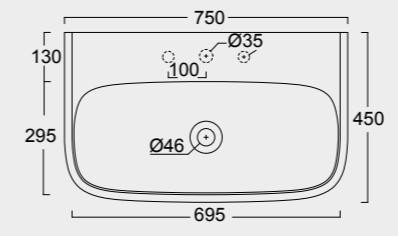

Lavabo Nur 75x45
Nur washbasin 75x45