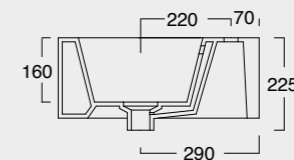

Cod. 35810101

Lavabo Kubo 80x50
Kubo washbasin 80x50

Cod. PA80H
Portasalviette
Towel holder