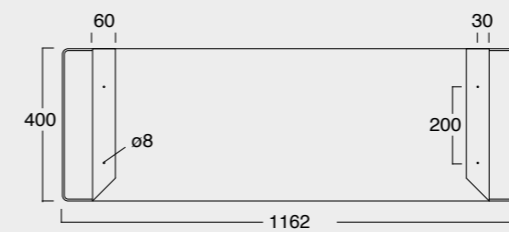

Cod. 35710101

Lavabo Kubo 100x50
Kubo washbasin 100x50

Cod. 35810101

Lavabo Kubo 80x50
Kubo washbasin 80x50

Cod. MSTKN0100

Struttura Kubo 100
Kubo framework 100

Cod. MOCK3003

Contenitore in pelle ecosostenibile
Eco-sustainable leather case