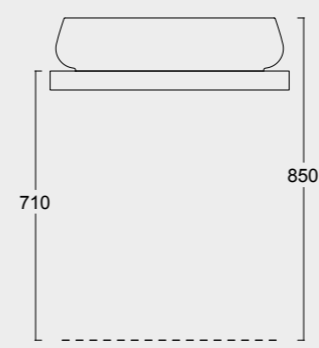

Cod. 33250101

Lavabo Nur 60x35
Nur washbasin 60x35