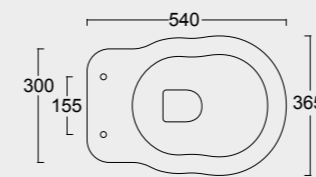

Cod. 28240101

Colonna in ceramica per lavabo Boheme 70
Ceramic pedestal for Boheme Washbasin 70

BOHEME

Cod. VABO

Vasca Boheme in acrilico 170x80
Acrylic Boheme bathube 170x80

Cod. 28200101

Vaso bohème scarico a terra
WC bohème btw with p outlet