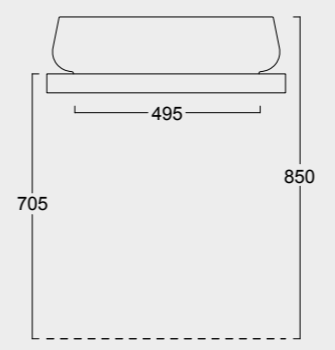

Cod. 33200101

Lavabo Nur 60x40 Plan
Nur washbasin 60x40 Plan