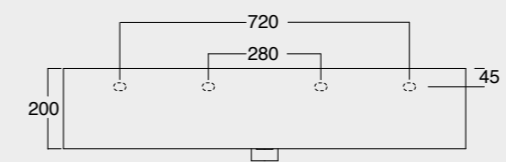

KUBO

Cod. 35810101

Lavabo Kubo 80x50
Kubo washbasin 80x50

Cod. 35710101

Lavabo Kubo 100x50
Kubo washbasin 100x50

Colore nero matt
Black matt color

Cod. 35710101

Lavabo Kubo 100x50
Kubo washbasin 100x50