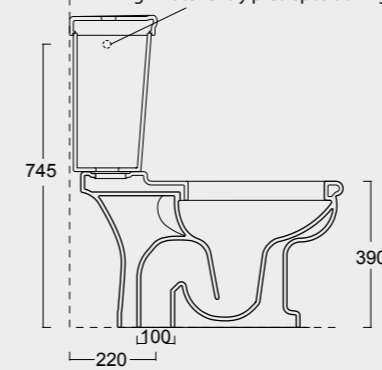

Cod. 28280101

Predisposizione entrata acqua alta destra/sinistra
High water entry predisposition right/left

Entrata acqua muro
destra/sinistra
Wall water inlet
right/left

Monoblocco Boheme scarico a terra
Boheme monoblock WC with s outlet