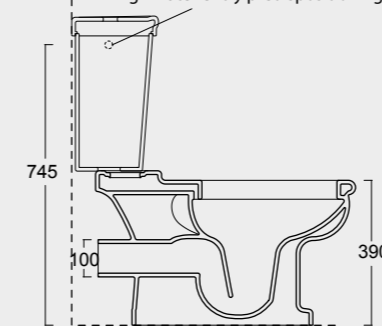

Cod. 28290101

Predisposizione entrata acqua alta destra/sinistra
High water entry predisposition right/left

Entrata acqua muro
destra/sinistra
Wall water inlet
right left

Monoblocco Boheme scarico a parete
Boheme monoblock WC with p outlet