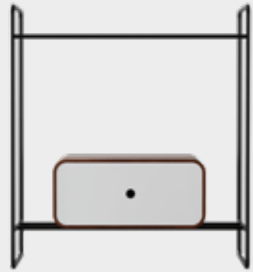

NUR

Cod. MSTNN0801

Struttura Nur
Nur structure