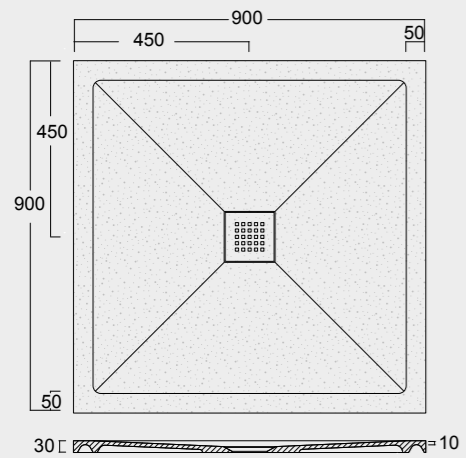

Cod. MPD900900S01
Piatto doccia Endless Solytex® 90x90
con cover in acciaio inox 304,
piletta non inclusa
Endless Shower tray Solytex® 90x90
with 304 stainless steel cover,
drain not included