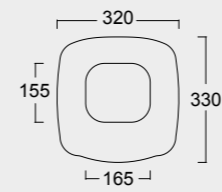

Cod. 28260101

Lavabo Consolle Boheme 95
Boheme Washbasin Consolle 95

Cod. 28270101

Gamba in ceramica per consolle Boheme 95
Boheme ceramic leg for Washbasin Consolle 95

Cod. 28230101

Lavabo Boheme 70
Boheme Washbasin 70