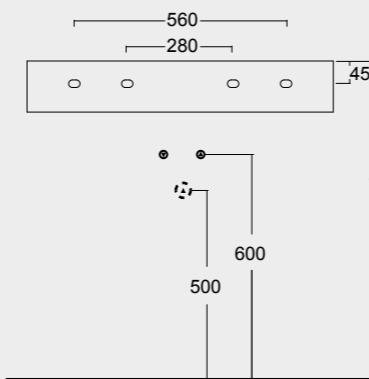

Colore antracite matt
Anthracite matt color

Cod. 34240101

Lavabo Spy Oval 65x35
Spy washbasin Oval 65x35

Colore bianco matt
White matt color

Cod. 34330101

Lavabo Spy 81x46
Spy washbasin 81x46

Cod. PA80H
Portasalviette
Towel holder