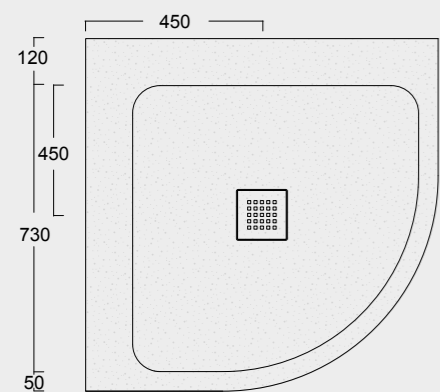

Cod. MPD900900AS01
Piatto doccia Endless Solytex® 90x90
Semicircolare con cover in acciaio inox 304,
piletta non inclusa
Endless Semicircular Shower tray Solytex® 90x90
with 304 stainless steel cover,
drain not included