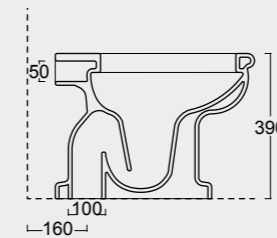

Cod. 28240101

Colonna in ceramica per lavabo Boheme 70
Ceramic pedestal for Boheme Washbasin 70

BOHEME

Cod. VABO

Vasca Boheme in acrilico 170x80
Acrylic Boheme bathube 170x80

Cod. 28200101

Vaso bohème scarico a terra
WC bohème btw with p outlet