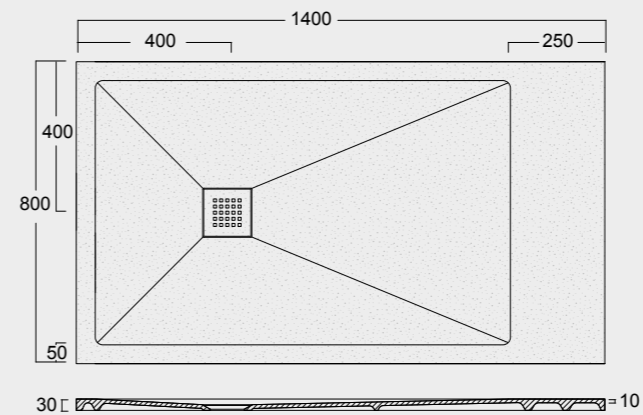

Cod. MPD8001400S01
Piatto doccia Endless Solytex® 80x140
con cover in acciaio inox 304,
piletta non inclusa
Endless Shower tray Solytex® 80x140
with 304 stainless steel cover,
drain not included