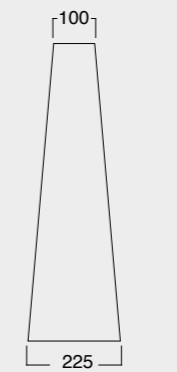

Cod. 35001101
Colonna Equilibrium freestanding
Column Equilibrium freestanding

EQUILIBRIUM