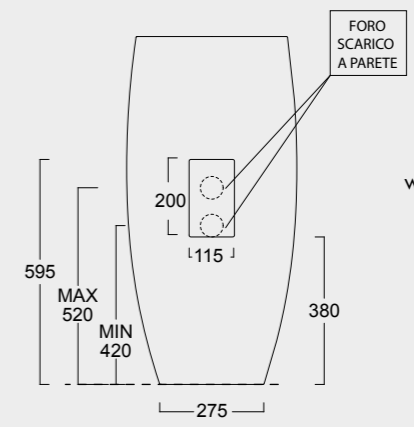

Cod. 33230101
Lavabo Nur Freestanding Open
Nur Open washbasin Freestanding