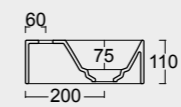

Colore bianco matt
White matt color

Cod. 34130101

Lavabo Spy 30x30
Spy washbasin 30x30