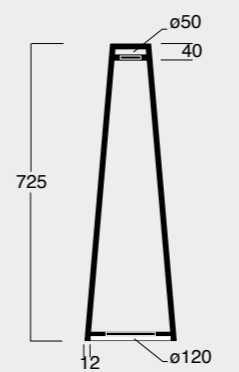

Cod. 35001101
Colonna Equilibrium freestanding
Column Equilibrium freestanding

EQUILIBRIUM