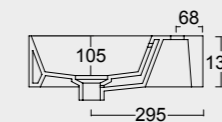

Colore cenere matt
Ash matt color

Cod. 34340101

Lavabo Spy 81x46 Plan a dx
Spy washbasin 81x46 Plan dx

Cod. PA80H
Portasalviette
Towel holder

Colore grigio matt
Grey matt color

Cod. 34350101

Lavabo Spy 101x46
Spy washbasin 101x46