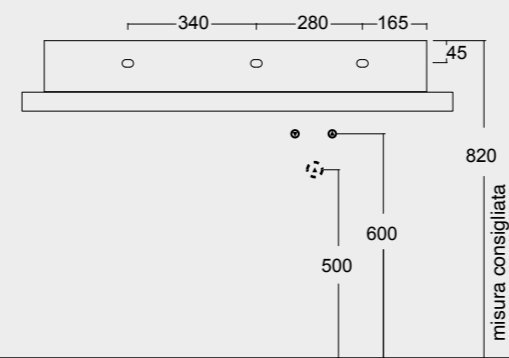

Cod. PA100H
Portasalviette
Towel holder

NEW Cod. 343370101

Lavabo Spy 121x46
Spy washbasin 121x46

Cod. PA60H
Portasalviette
Towel holder

Colore verde alpi matt
Alpi green matt color

Cod. 34360101

Lavabo Spy 101x46 Plan a dx
Spy washbasin 101x46 Plan dx