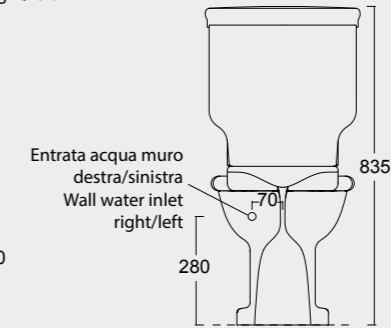

Cod. 28280101

Predisposizione entrata acqua alta destra/sinistra
High water entry predisposition right/left

Entrata acqua muro
destra/sinistra
Wall water inlet
right/left

Monoblocco Boheme scarico a terra
Boheme monoblock WC with s outlet