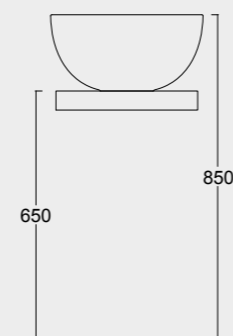

Colore grigio matt
Grey matt color

Cod. 32180101

Lavabo Unica Round ø40 h20
Unica Round washbasin ø40 h20