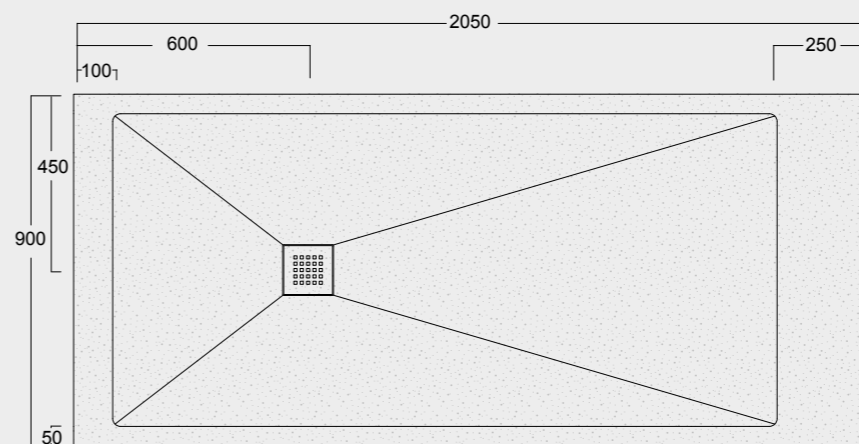

Cod. MPD9002050S01
Piatto doccia Endless Solytex® 90x205
con cover in acciaio inox 304,
piletta non inclusa
Endless Shower tray Solytex® 90x205
with 304 stainless steel cover,
drain not included