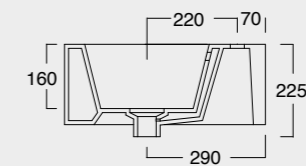

KUBO

Cod. 35810101

Lavabo Kubo 80x50
Kubo washbasin 80x50

Cod. 35710101

Lavabo Kubo 100x50
Kubo washbasin 100x50

Colore nero matt
Black matt color

Cod. 35710101

Lavabo Kubo 100x50
Kubo washbasin 100x50