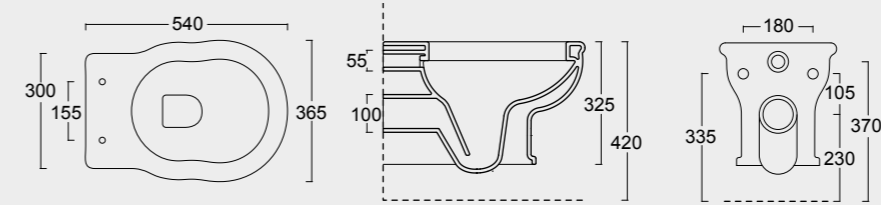

Cod. 28210101

Vaso bohème scarico a parete
WC bohème btw with s outlet

Cod. 28220101

Bidet Bohème monoforo
Bidet Bohème single tap hole

Cod. 28230101S

Vaso sospeso Boheme
Boheme wall hung WC

Cod. 28240101S

Bidet sospeso Boheme monoforo
Bidet Boheme single tap hole