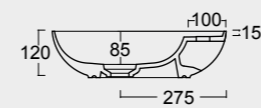

Colore bianco matt
White matt color

Cod. 22460101

Lavabo Form Ovale 60x45
Form washbasin Ovale 60x45