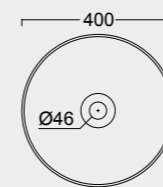

Colore grigio matt
Grey matt color

Cod. 32180101

Lavabo Unica Round ø40 h20
Unica Round washbasin ø40 h20