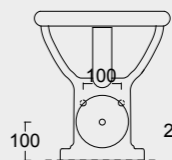

Cod. 28220101

Bidet Bohème monoforo
Bidet Bohème single tap hole