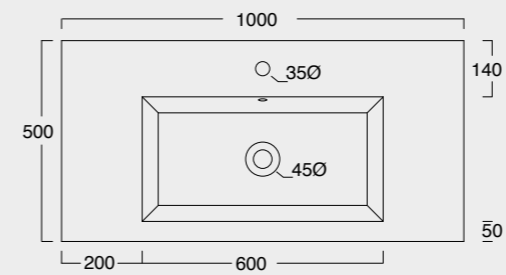

KUBO

Cod. 35810101

Lavabo Kubo 80x50
Kubo washbasin 80x50

Cod. 35710101

Lavabo Kubo 100x50
Kubo washbasin 100x50

Colore nero matt
Black matt color

Cod. 35710101

Lavabo Kubo 100x50
Kubo washbasin 100x50