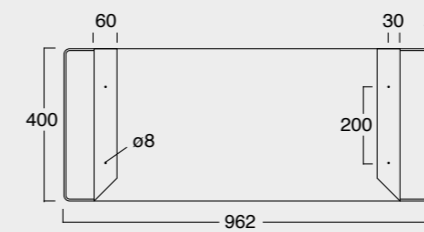

Cod. 35710101

Lavabo Kubo 100x50
Kubo washbasin 100x50

Cod. 35810101

Lavabo Kubo 80x50
Kubo washbasin 80x50

Cod. MSTKN0100

Struttura Kubo 100
Kubo framework 100

Cod. MOCK3003

Contenitore in pelle ecosostenibile
Eco-sustainable leather case