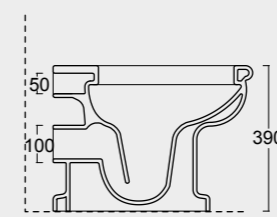

Cod. 28240101

Colonna in ceramica per lavabo Boheme 70
Ceramic pedestal for Boheme Washbasin 70

BOHEME

Cod. VABO

Vasca Boheme in acrilico 170x80
Acrylic Boheme bathube 170x80

Cod. 28200101

Vaso bohème scarico a terra
WC bohème btw with p outlet