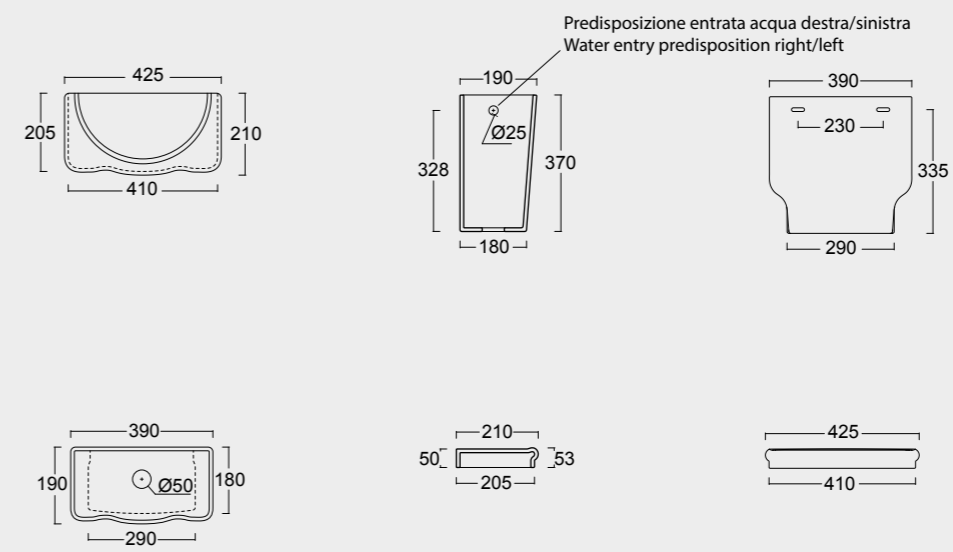

Cod. 28320101

Cassetta alta meccanismo non incluso

High cistern. flushing mechanism not included