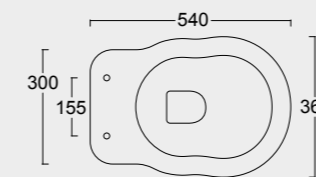

Cod. 28240101

Colonna in ceramica per lavabo Boheme 70
Ceramic pedestal for Boheme Washbasin 70

BOHEME

Cod. VABO

Vasca Boheme in acrilico 170x80
Acrylic Boheme bathube 170x80

Cod. 28200101

Vaso bohème scarico a terra
WC bohème btw with p outlet