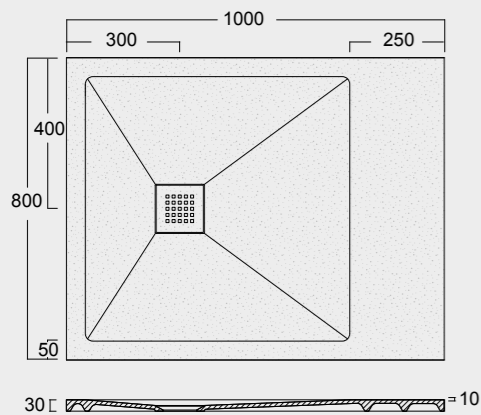

Cod. MPD8001000S01
Piatto doccia Endless Solytex® 80x100
con cover in acciaio inox 304,
piletta non inclusa
Endless Shower tray Solytex® 80x100
with 304 stainless steel cover,
drain not included