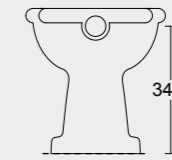

Cod. 28240101

Colonna in ceramica per lavabo Boheme 70
Ceramic pedestal for Boheme Washbasin 70

BOHEME

Cod. VABO

Vasca Boheme in acrilico 170x80
Acrylic Boheme bathube 170x80

Cod. 28200101

Vaso bohème scarico a terra
WC bohème btw with p outlet