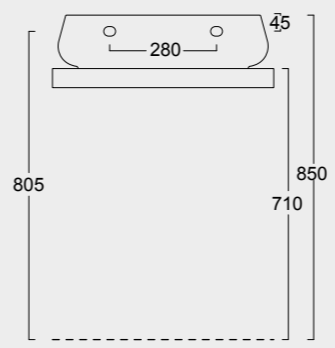

Cod. 33180101
Lavabo Nur 55x45
Nur washbasin 55x45