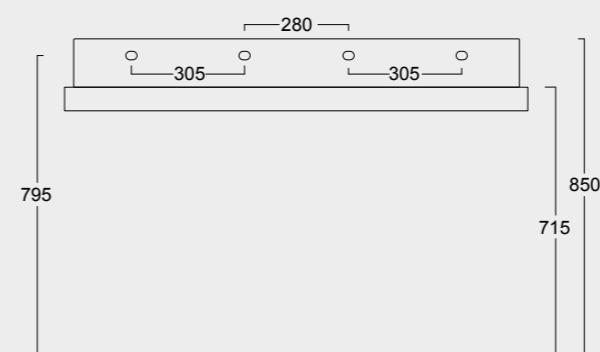

Cod. PA50H

Portasalviette
Towel holder