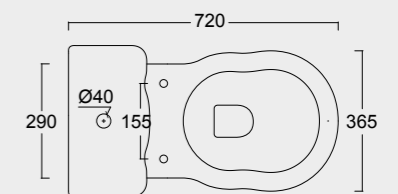

Cod. 28280101

Predisposizione entrata acqua alta destra/sinistra
High water entry predisposition right/left

Entrata acqua muro
destra/sinistra
Wall water inlet
right/left

Monoblocco Boheme scarico a terra
Boheme monoblock WC with s outlet

Cod. 28290101

Predisposizione entrata acqua alta destra/sinistra
High water entry predisposition right/left

Entrata acqua muro
destra/sinistra
Wall water inlet
right left

Monoblocco Boheme scarico a parete
Boheme monoblock WC with p outlet

Cod. 28300101

Cassetta Boheme monoblocco
Cistern Boheme for close coupled WC