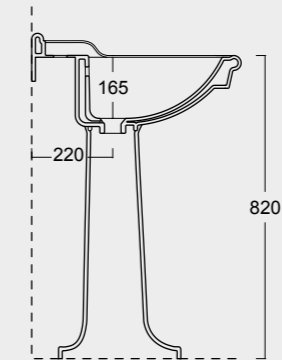

Cod. 28260101

Lavabo Consolle Boheme 95
Boheme Washbasin Consolle 95

Cod. 28270101

Gamba in ceramica per consolle Boheme 95
Boheme ceramic leg for Washbasin Consolle 95

Cod. 28230101

Lavabo Boheme 70
Boheme Washbasin 70