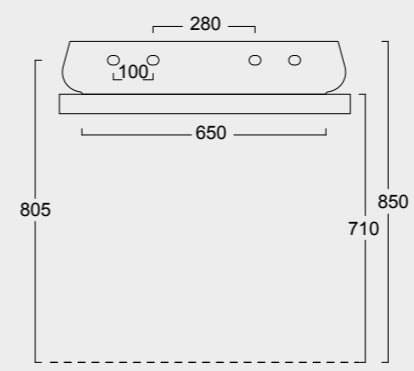

Lavabo Nur 75x45
Nur washbasin 75x45