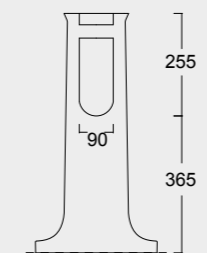

Cod. 28260101

Lavabo Consolle Boheme 95
Boheme Washbasin Consolle 95

Cod. 28270101

Gamba in ceramica per consolle Boheme 95
Boheme ceramic leg for Washbasin Consolle 95

Cod. 28230101

Lavabo Boheme 70
Boheme Washbasin 70