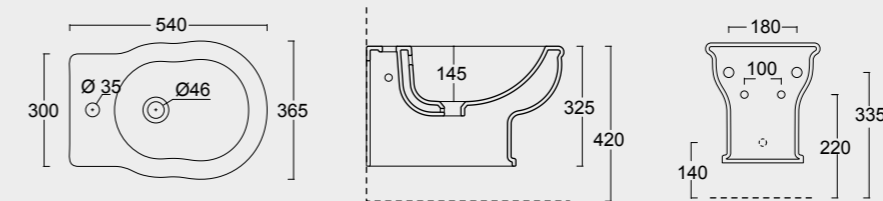

Cod. 28210101

Vaso bohème scarico a parete
WC bohème btw with s outlet

Cod. 28220101

Bidet Bohème monoforo
Bidet Bohème single tap hole

Cod. 28230101S

Vaso sospeso Boheme
Boheme wall hung WC

Cod. 28240101S

Bidet sospeso Boheme monoforo
Bidet Boheme single tap hole