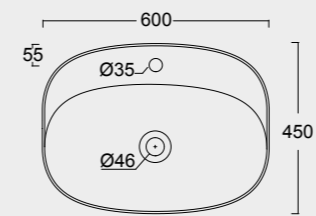

Cod. 22460101

Lavabo Form Ovale 60x45
Form washbasin Ovale 60x45