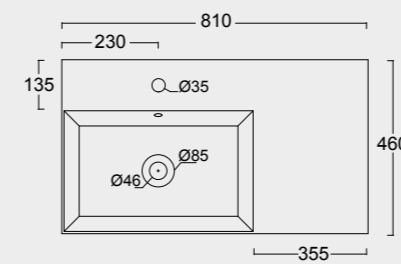

Cod. 34340101

Lavabo Spy 81x46 Plan a dx
Spy washbasin 81x46 Plan dx

Cod. PA80H
Portasalviette
Towel holder