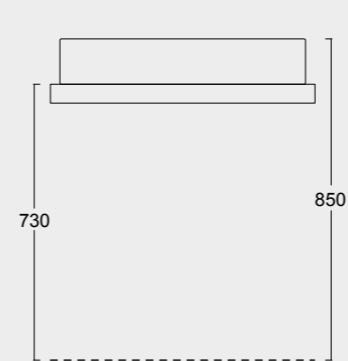

Cod. 31260101S

Lavabo Hide 120x45 sospeso
Hide washbasin 120x45 wall hung

Cod. PA50H

Portasalviette
Towel holder

Colore caffè matt
Coffee matt color

Cod. 31110101
Lavabo Hide 65x40
Hide washbasin 65x40

Colore grigio matt
Grey matt color