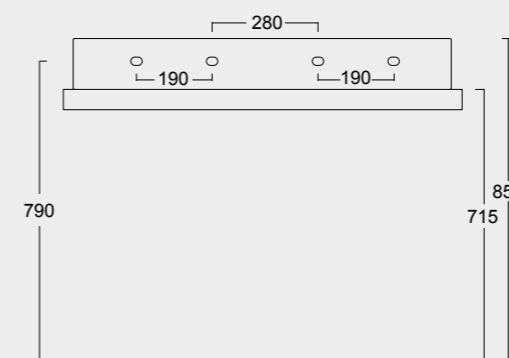

Cod. PA80H

Portasalviette
Towel holder

Colore nero matt
Black matt color

Cod. 31250101S

Lavabo Hide 100x45 sospeso
Hide washbasin 100x45 wall hung

Cod. PA100H

Portasalvietta
Towel holder

Colore cenere matt
Cenere matt color