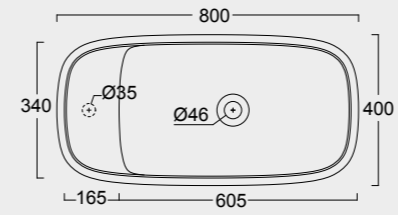

Cod. 33190101

Lavabo Nur 80x40 Plan
Nur washbasin 80x40 Plan