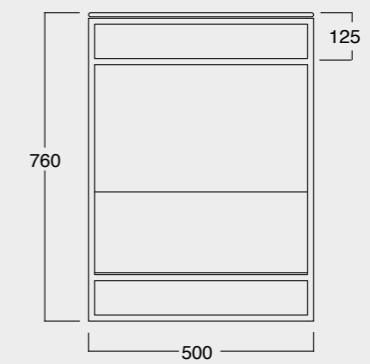

Cod. MSTB75201

Struttura Uni cassetto laccato nero opaco
Uni framework black matt laquered drawer

Cod. MSTB50301

Struttura Uni cassetto laccato bianco opaco
Uni framework white matt laquered drawer

NUR[®]