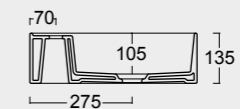

Cod. 31260101S

Lavabo Hide 120x45 sospeso
Hide washbasin 120x45 wall hung