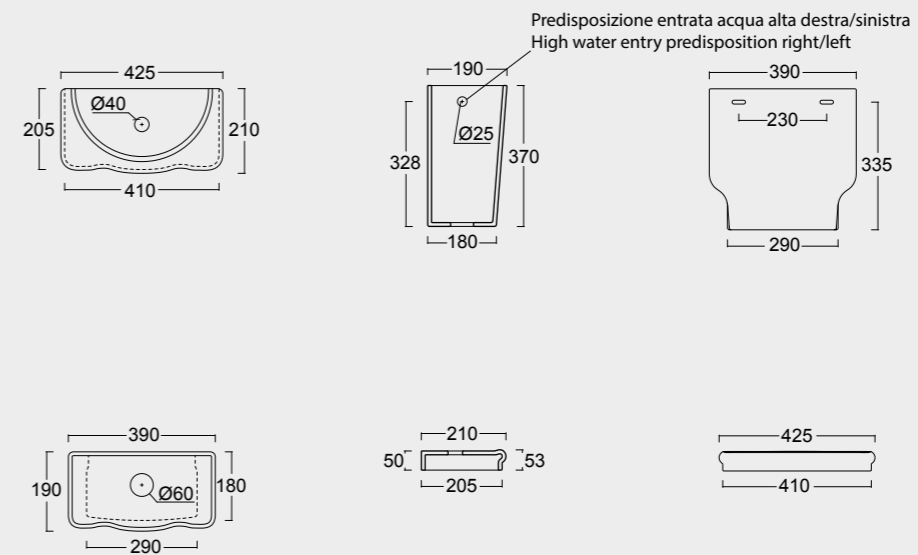

Cod. 28300101

Cassetta Boheme monoblocco
Cistern Boheme for close coupled WC

Cod. 28330101

Cassetta a zaino meccanismo non incluso
Low level flushing mechanism not included

Cod. 28320101

Cassetta alta meccanismo non incluso