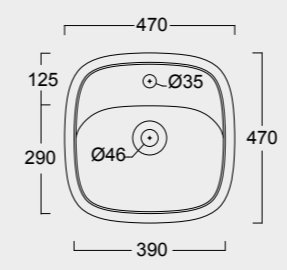

Cod. 33150101

Lavabo Nur Freestanding Plan
Nur washbasin Freestanding Plan