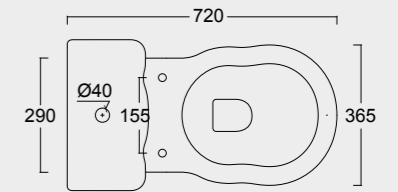

Cod. 28280101

Predisposizione entrata acqua alta destra/sinistra
High water entry predisposition right/left

Entrata acqua muro
destra/sinistra
Wall water inlet
right/left

Monoblocco Boheme scarico a terra
Boheme monoblock WC with s outlet

Cod. 28290101

Predisposizione entrata acqua alta destra/sinistra
High water entry predisposition right/left

Entrata acqua muro
destra/sinistra
Wall water inlet
right left

Monoblocco Boheme scarico a parete
Boheme monoblock WC with p outlet

Cod. 28300101

Cassetta Boheme monoblocco
Cistern Boheme for close coupled WC