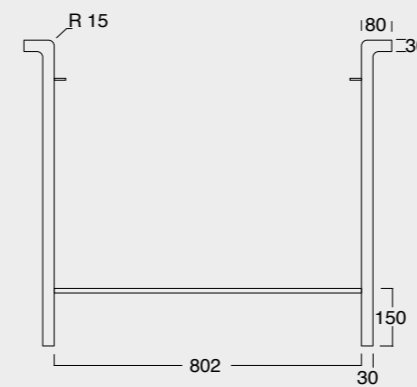

Cod. 35710101

Lavabo Kubo 100x50
Kubo washbasin 100x50

Cod. 35810101

Lavabo Kubo 80x50
Kubo washbasin 80x50

Cod. MSTKN0100

Struttura Kubo 100
Kubo framework 100

Cod. MOCK3003

Contenitore in pelle ecosostenibile
Eco-sustainable leather case