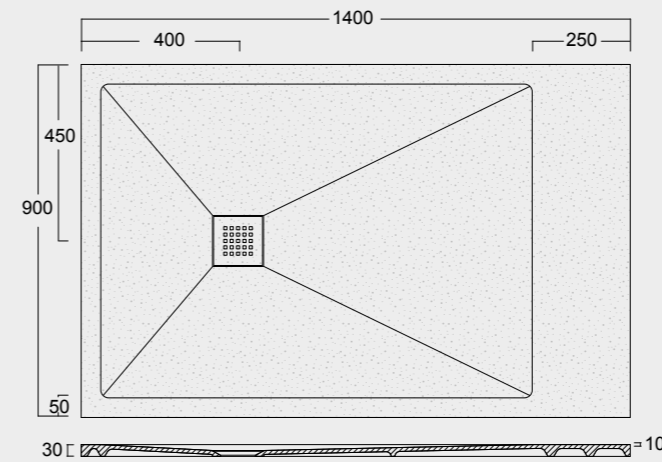

Cod. MPD9001400S01
Piatto doccia Endless Solytex® 90x140
con cover in acciaio inox 304,
piletta non inclusa
Endless Shower tray Solytex® 90x140
with 304 stainless steel cover,
drain not included