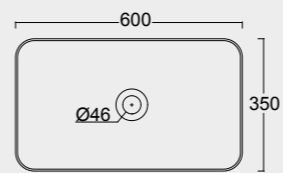

Colore sabbia matt
Sand matt color

Cod. 22410101

Lavabo Form 60x35
Form washbasin 60x35