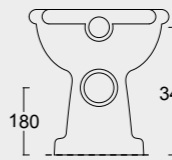

Cod. 28240101

Colonna in ceramica per lavabo Boheme 70
Ceramic pedestal for Boheme Washbasin 70

BOHEME

Cod. VABO

Vasca Boheme in acrilico 170x80
Acrylic Boheme bathube 170x80

Cod. 28200101

Vaso bohème scarico a terra
WC bohème btw with p outlet