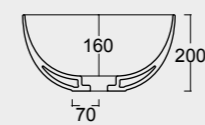

Colore grigio matt
Grey matt color

Cod. 32180101

Lavabo Unica Round ø40 h20
Unica Round washbasin ø40 h20