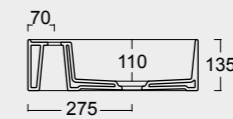

Cod. PA80H

Portasalviette
Towel holder

Colore nero matt
Black matt color

Cod. 31250101S

Lavabo Hide 100x45 sospeso
Hide washbasin 100x45 wall hung

Cod. PA100H

Portasalvietta
Towel holder

Colore cenere matt
Cenere matt color