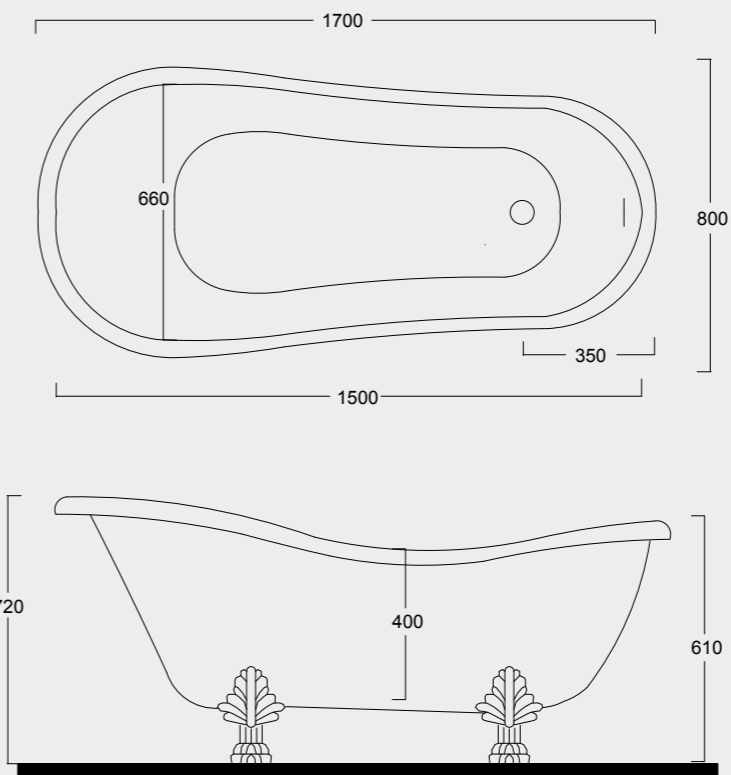

Cod. VABO

Vasca Boheme in acrilico 170x80
Acrylic Boheme bathube 170x80