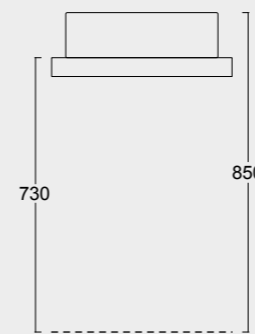

Cod. 31140101

Lavabo Hide Circle
Hide washbasin Circle