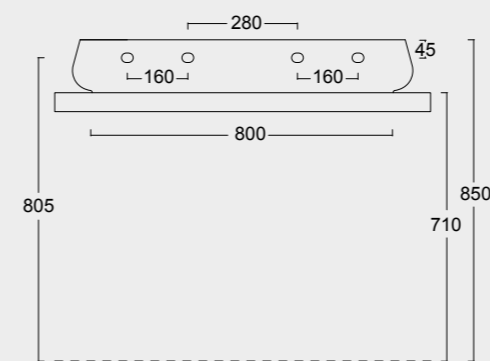

Cod. 33160101

Lavabo Nur 90x45
Nur washbasin 90x45