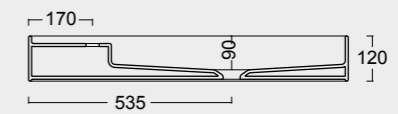

Cod. 31260101S

Lavabo Hide 120x45 sospeso
Hide washbasin 120x45 wall hung

Cod. PA50H

Portasalviette
Towel holder

Colore caffè matt
Coffee matt color

Cod. 31110101
Lavabo Hide 65x40
Hide washbasin 65x40

Colore grigio matt
Grey matt color