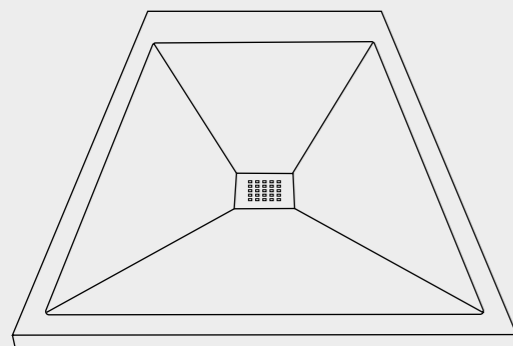

E N D L E S S
T A G L I A B I L E
c u t t a b l e

----- ✂

CODICE code	DESCRIZIONE description	DIMENSIONE dimension
MPD700800999S01	Piatto doccia Endless Solytex® Endless Shower tray Solytex®	700 x 800-999
MPD70010011199S01	Piatto doccia Endless Solytex® Endless Shower tray Solytex®	700 x 1001-1199
MPD70012011399S01	Piatto doccia Endless Solytex® Endless Shower tray Solytex®	700 x 1201-1399
MPD70014011599S01	Piatto doccia Endless Solytex® Endless Shower tray Solytex®	700 x 1401-1599
MPD70016011799S01	Piatto doccia Endless Solytex® Endless Shower tray Solytex®	700 x 1601-1799
MPD800801900S01	Piatto doccia Endless Solytex® Endless Shower tray Solytex®	800 x 801-900
MPD800901999S01	Piatto doccia Endless Solytex® Endless Shower tray Solytex®	800 x 901-999
MPD80010011199S01	Piatto doccia Endless Solytex® Endless Shower tray Solytex®	800 x 1001-1199
MPD80012011399S01	Piatto doccia Endless Solytex® Endless Shower tray Solytex®	800 x 1201-1399
MPD80014011599S01	Piatto doccia Endless Solytex® Endless Shower tray Solytex®	800 x 1401-1599
MPD80016011799S01	Piatto doccia Endless Solytex® Endless Shower tray Solytex®	800 x 1601-799
MPD900900999S01	Piatto doccia Endless Solytex® Endless Shower tray Solytex®	900 x 900 - 999
MPD90010011199S01	Piatto doccia Endless Solytex® Endless Shower tray Solytex®	900 x 1001 - 1199
MPD90012011399S01	Piatto doccia Endless Solytex® Endless Shower tray Solytex®	900 x 1201 - 1399
MPD90014011599S01	Piatto doccia Endless Solytex® Endless Shower tray Solytex®	900 x 1401 - 1599
MPD90016011799S01	Piatto doccia Endless Solytex® Endless Shower tray Solytex®	900 x 1601 - 1799
MPD900180112049S01	Piatto doccia Endless Solytex® Endless Shower tray Solytex®	900 x 1801 - 2049

Con cover in acciaio inox 304, piletta non inclusa
With 304 stainless steel cover, drain not included