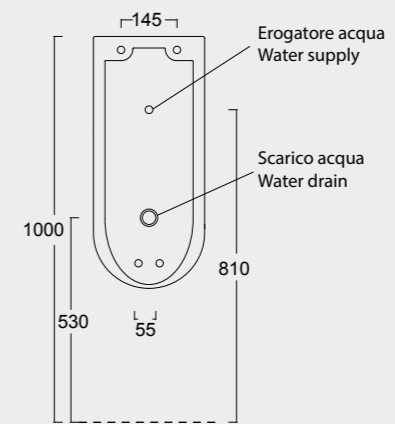

Cod. 22260101FC

Orinatoio sospeso Form per fotocellula
Form wall hung urinal for photo-cell