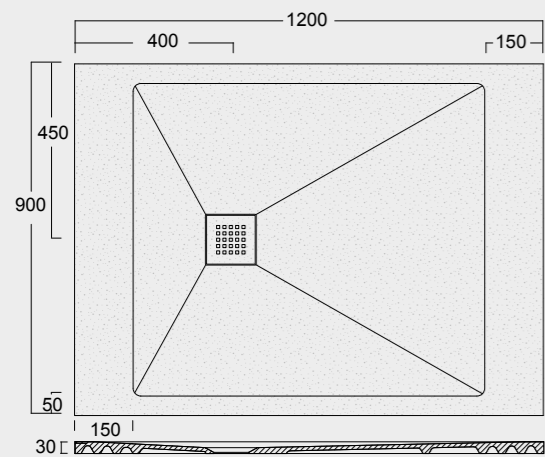

Cod. MPD9001200S01
Piatto doccia Endless Solytex® 90x120
con cover in acciaio inox 304,
piletta non inclusa
Endless Shower tray Solytex® 90x120
with 304 stainless steel cover,
drain not included