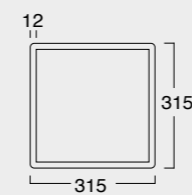

Cod. 35710101

Lavabo Kubo 100x50
Kubo washbasin 100x50

Cod. 35810101

Lavabo Kubo 80x50
Kubo washbasin 80x50

Cod. MSTKN0100

Struttura Kubo 100
Kubo framework 100

Cod. MOCK3003

Contenitore in pelle ecosostenibile
Eco-sustainable leather case