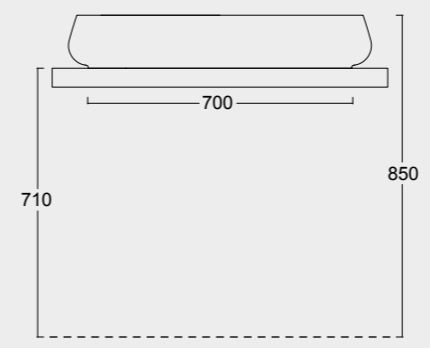

Cod. 33240101

Lavabo Nur 80x35
Nur washbasin 80x35