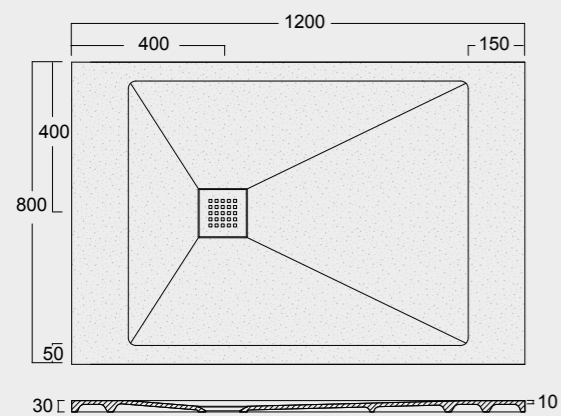

Cod. MPD8001200S01
Piatto doccia Endless Solytex® 80x120
con cover in acciaio inox 304,
piletta non inclusa
Endless Shower tray Solytex® 80x120
with 304 stainless steel cover,
drain not included