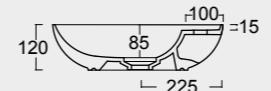

Cod. 22300101

Vaso sospeso Form senza brida
Form WC wall hung rimless

Cod. 22310101

Bidet sospeso Form
Form bidet wall hung

Cod. 22260101

Orinatoio sospeso Form
Form wall hung urinal

Colore antracite matt
Anthracite matt color