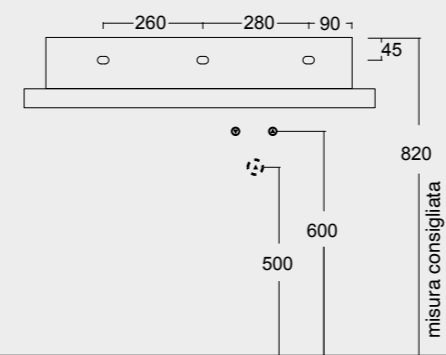

Cod. 34340101

Lavabo Spy 81x46 Plan a dx
Spy washbasin 81x46 Plan dx

Cod. PA80H
Portasalviette
Towel holder