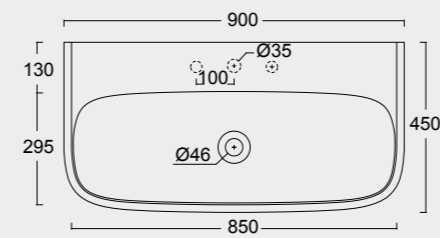

Cod. 33160101

Lavabo Nur 90x45
Nur washbasin 90x45