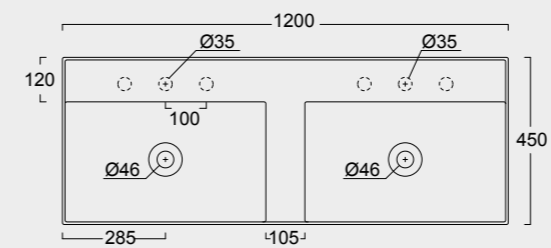

Cod. PA80H

Portasalviette
Towel holder

Colore nero matt
Black matt color

Cod. 31250101S

Lavabo Hide 100x45 sospeso
Hide washbasin 100x45 wall hung

Cod. PA100H

Portasalvietta
Towel holder

Colore cenere matt
Cenere matt color