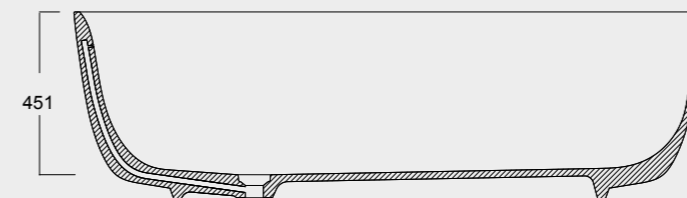

Cod. VAGELU

Vasca Gentle in Solygel® 175x75 LUCIDA
con troppo pieno, comprensiva di piletta di
scarico 1" ½ in ottone
Solygel® Gentle bathtube 175x75 GLOSSY
with overflow, including 1" ½ brass drain