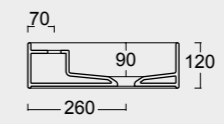

Cod. 31260101S

Lavabo Hide 120x45 sospeso
Hide washbasin 120x45 wall hung

Cod. PA50H

Portasalviette
Towel holder

Colore caffè matt
Coffee matt color

Cod. 31110101
Lavabo Hide 65x40
Hide washbasin 65x40

Colore grigio matt
Grey matt color