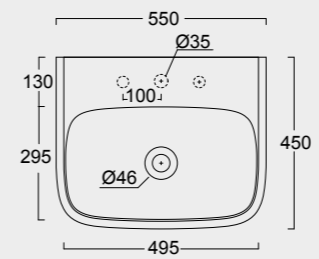

Cod. 33180101
Lavabo Nur 55x45
Nur washbasin 55x45