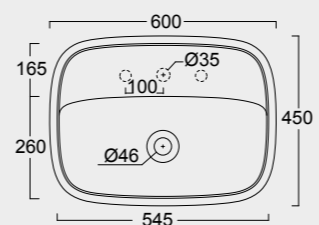

Cod. 33210101

Lavabo Nur 60x45 Plan
Nur washbasin 60x45 Plan