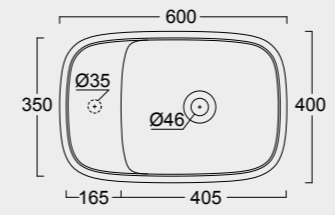

Cod. 33200101

Lavabo Nur 60x40 Plan
Nur washbasin 60x40 Plan