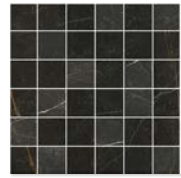

Marble / Mármoles

COLOURS: / COLORES:

GOLD NERO POLISHED

SPECIAL PIECES: / PIEZAS ESPECIALES:

GOLD NERO MOSAIC (ML)

GOLD NERO HEXAGON (ML)

View online
Ver online

GOLD NERO POLISHED
120x120 cm/48"x48" RC