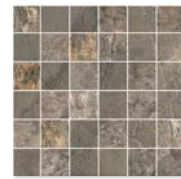

GRANVILLE MOSAIC MULTICOLOR (ML)

MOSAIC
(Mesh / Malla)
30x30 cm
11.8"x11.8"

30x60 cm
11.8"x24"