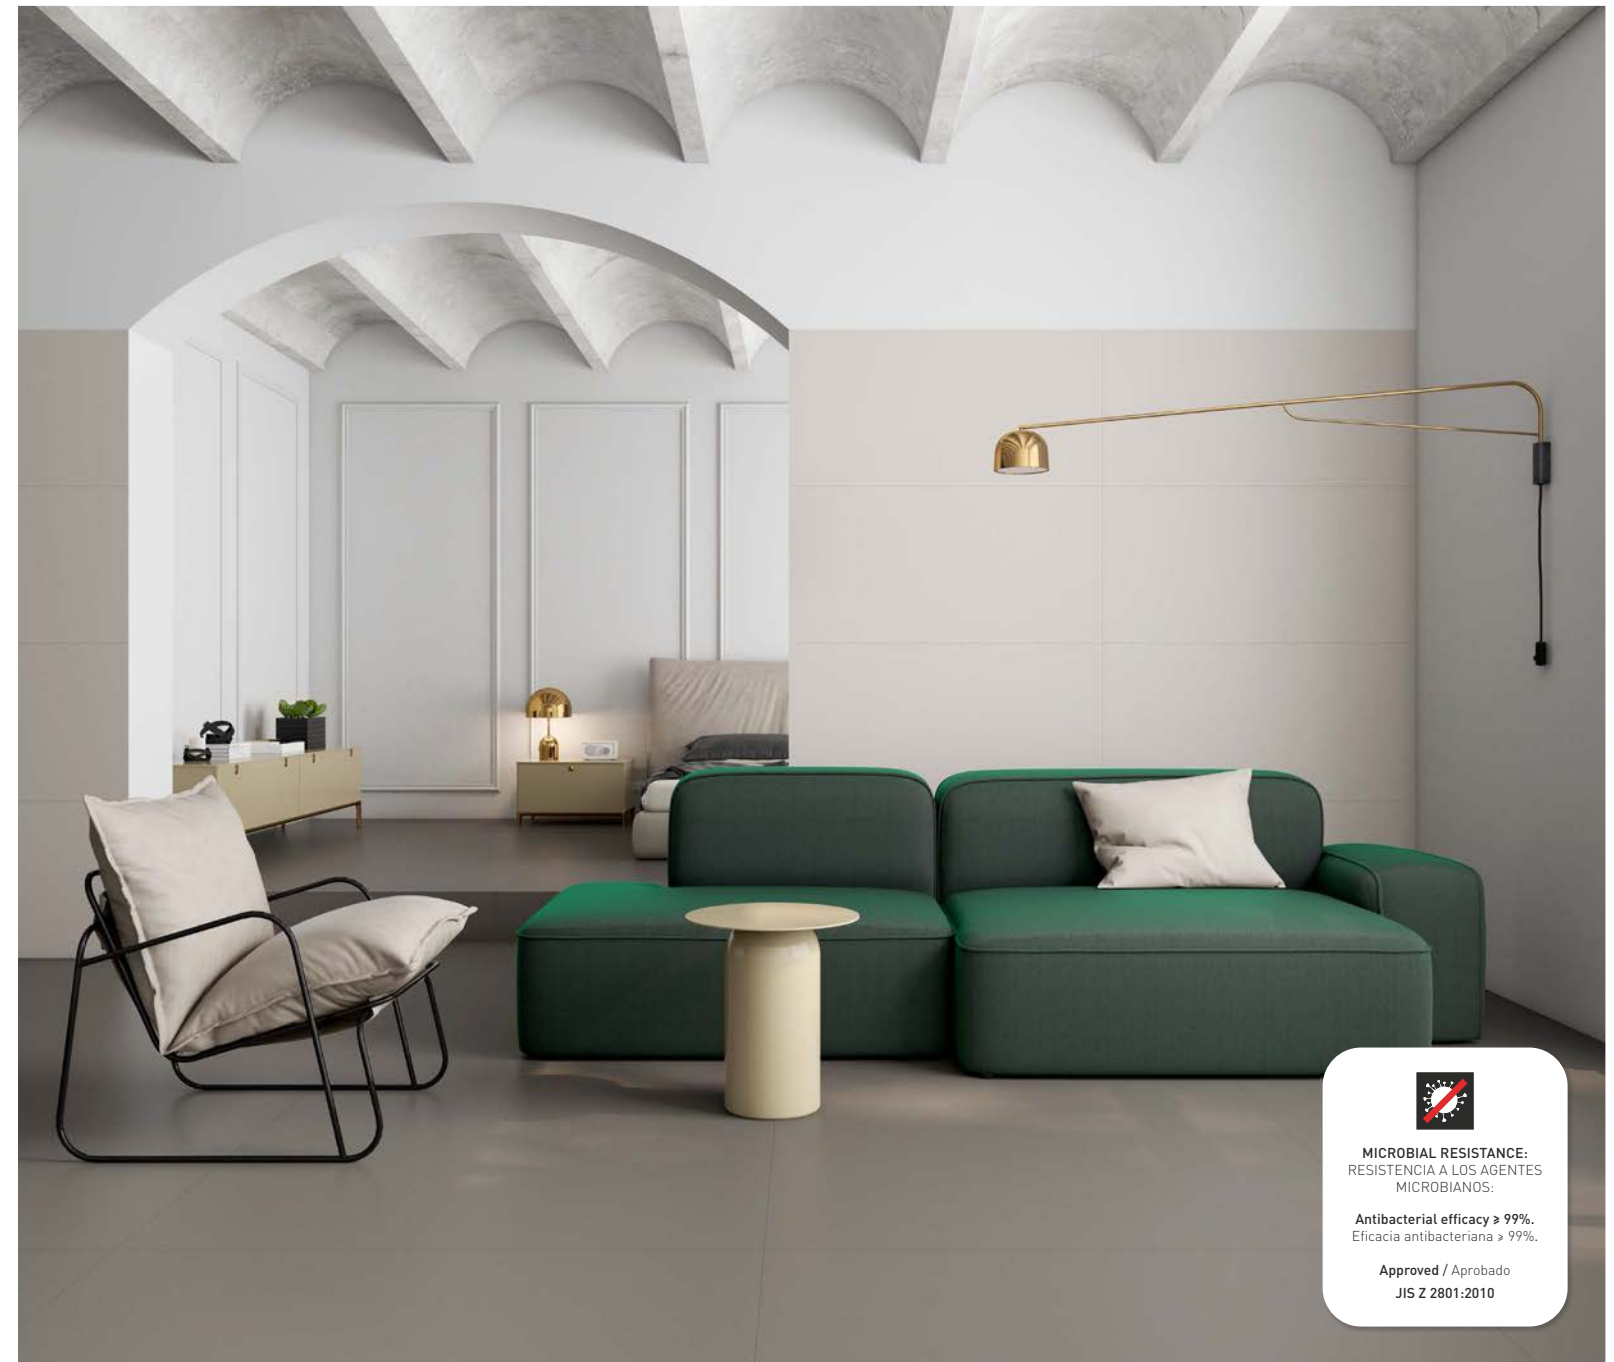

SKIRTING:
RODAPIE:

9x60 cm/3.5"x24" P097	
9x90 cm/3.5"x36" P197	
9x120 cm/3.5"x48" P270	

CARPENTER TAUPE
60x120 cm/24"x48" RC

CARPENTER GREY
60x120 cm/24"x48" RC

MICROBIAL RESISTANCE:
RESISTENCIA A LOS AGENTES
MICROBIANOS: