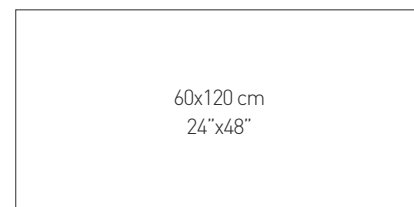

COLOURS: / COLORES:

GRAND ANTIQUE POLISHED

SPECIAL PIECES: / PIEZAS ESPECIALES:

GRAND ANTIQUE MOSAIC (ML)

GRAND ANTIQUE HEXAGON (ML)

View online
Ver online

GRAND ANTIQUE POLISHED
120x120 cm/48"x48" RC

MOSAIC
(Mesh / Malla)
30x30 cm
11.8"x11.8"