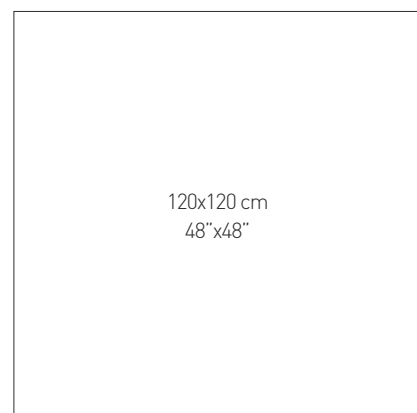

Marble / Mármol

COLOURS: / COLORES:

ICELAND SNOW POLISHED

SPECIAL PIECES: / PIEZAS ESPECIALES:

ICELAND SNOW MOSAIC (ML)

ICELAND SNOW HEXAGON (ML)

View online
Ver online

ICELAND SNOW POLISHED
120x120 cm/48"x48" RC