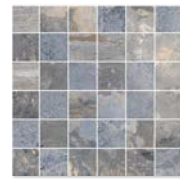

COLOURS: / COLORES:

GRANVILLE WHITE

GRANVILLE GREY

GRANVILLE BLUE

GRANVILLE MULTICOLOR

SPECIAL PIECES: / PIEZAS ESPECIALES:

GRANVILLE MOSAIC WHITE (ML)

GRANVILLE MOSAIC GREY (ML)