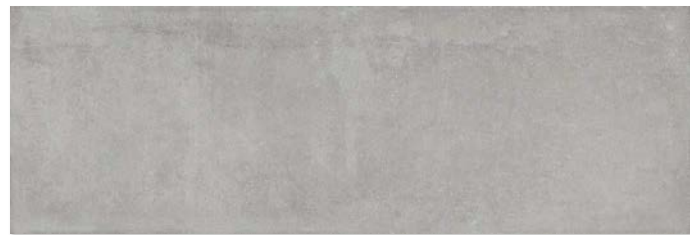

MANHATTAN GREY