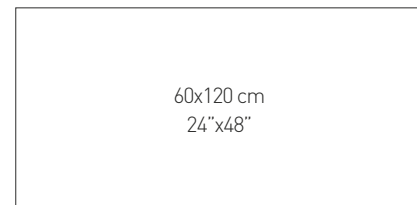

GRADONE STRAIR:
PELDANO GRADONE:

STRAIR TREAD:
PELDANO ROMO:

SKIRTING:
RODAPIE:

AVAILABLE FORMATS: / FORMATOS DISPONIBLES:

PIECES NAME NOMBRE DE LA PIEZA	SIZES FORMATOS (cm)	WORK SIZE DIMENSION DE FABRICACION (mm)	BOX | CAJA			PALLET | PALET			
			PIECES PIEZAS	sqm m²	MAX. AVERAGE WEIGHT PESO MEDIO MÁXIMO (Kg)	BOXES CAJAS	sqm m²	MAX. AVERAGE WEIGHT PESO MEDIO MÁXIMO (Kg)	SIZE PALLET FORMATO DEL PALET (mm)
GOLD NERO	120x120 RC	1200 x 1200 x 10,7	1	1,440	39,000	36	51,840	1250	1230x1380x760
GOLD NERO	60x120 RC	600 x 1200 x 10,5	2	1,440	34,000	32	46,080	1140	840x1220x740
GOLD NERO MOSAIC	30x30								
GOLD NERO HEXAGON	22,5x32,5								

Exceptionally packing may vary. The stated weight is approximate. It may vary up to 5% depending on the model. The variation may be greater for products with relief.

Este packing podría sufrir algún tipo de variación. El peso indicado es aproximado, puede variar hasta un 5% dependiendo del modelo, y en el caso de que sea un producto con relieve la variación podría ser mayor.