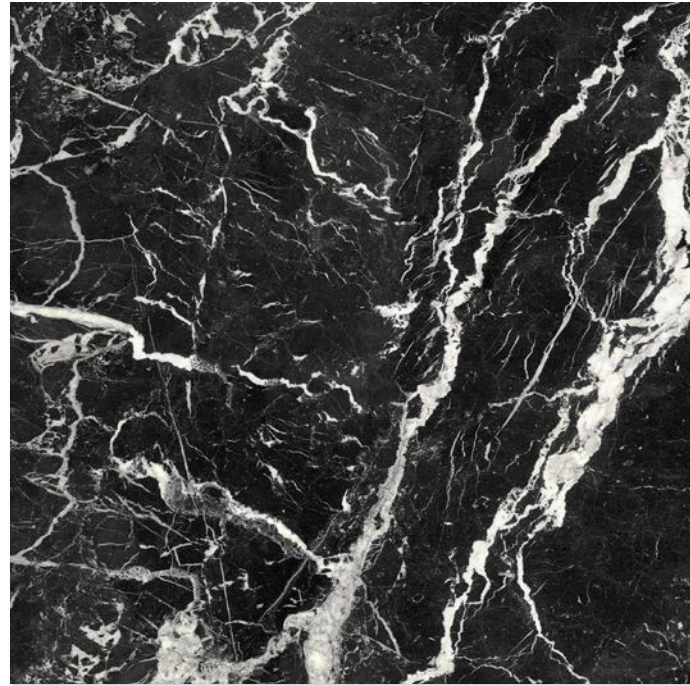

GRAND ANTIQUE

GLAZED PORCELAIN STONEWARE + STD BODY + RECTIFIED + PREMIUM POLISHED
GRES PORCELÁNICO ESMALTADO+ PASTA STD + RECTIFICADO + PULIDO PREMIUM
120x120 cm / 48"x48" + 60x120 cm / 24"x48"

Marble / Mármoles

COLOURS: / COLORES:

GRAND ANTIQUE POLISHED

SPECIAL PIECES: / PIEZAS ESPECIALES:

View online
Ver online

GRAND ANTIQUE POLISHED
120x120 cm/48"x48" RC