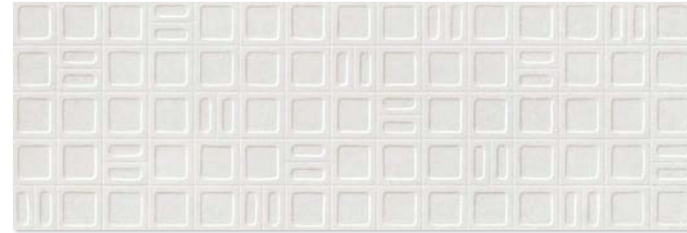

TULSA HONEY
 23x120 cm/9"x48"

Concrete / Cementos

COLOURS: / COLORES:

GRAVEL WHITE

GRAVEL SQUARE WHITE

GRAVEL GREY

GRAVEL SQUARE GREY

GRAVEL CREAM