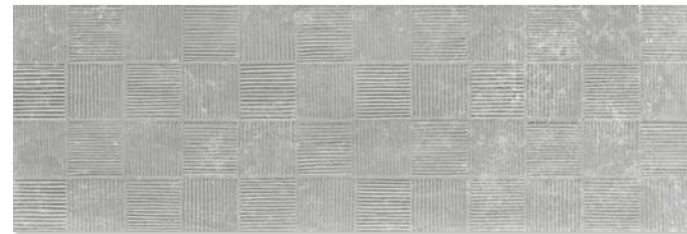

View online
Ver online

Concrete / Cementos

COLOURS: / COLORES:

MATERICA LIGHT

MATERICA GREY

MATERICA RAW LIGHT

MATERICA RAW GREY

MATERICA CREAM