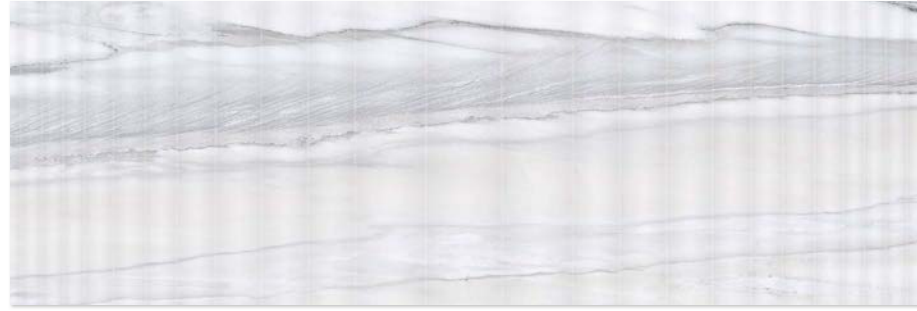

ICELAND

WALL TILE + WHITE BODY + RECTIFIED + GLOSS
 AZULEJO + PASTA BLANCA + RECTIFICADO + BRILLO
 40x120 cm / 16"x48"

Marble / Mármol

COLOURS: / COLORES:

ICELAND SNOW

ICELAND DORIC SNOW

View online
 Ver online