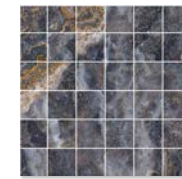

Marble / Mármoles

COLOURS: / COLORES:

LINZ WHITE POLISHED

LINZ BLUE POLISHED

LINZ BROWN POLISHED

SPECIAL PIECES: / PIEZAS ESPECIALES:

LINZ WHITE MOSAIC (ML)

LINZ WHITE HEXAGON (ML)