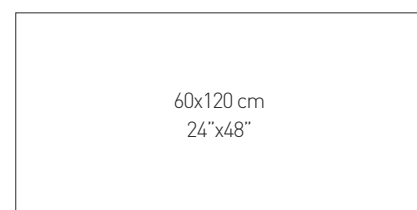

Marble / Mármol

COLOURS: / COLORES:

ICELAND SNOW POLISHED

SPECIAL PIECES: / PIEZAS ESPECIALES:

ICELAND SNOW MOSAIC (ML)

ICELAND SNOW HEXAGON (ML)

View online
Ver online

ICELAND SNOW POLISHED
120x120 cm/48"x48" RC