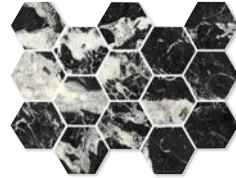

COLOURS: / COLORES:

GRAND ANTIQUE POLISHED

SPECIAL PIECES: / PIEZAS ESPECIALES:

GRAND ANTIQUE MOSAIC (ML)

GRAND ANTIQUE HEXAGON (ML)

View online
Ver online

GRAND ANTIQUE POLISHED
120x120 cm/48"x48" RC

MOSAIC
(Mesh / Malla)
30x30 cm
11.8"x11.8"