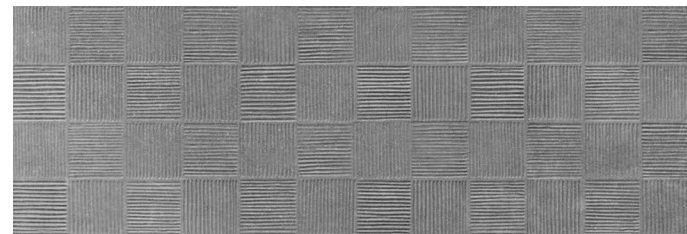

MATERICA RAW DARK