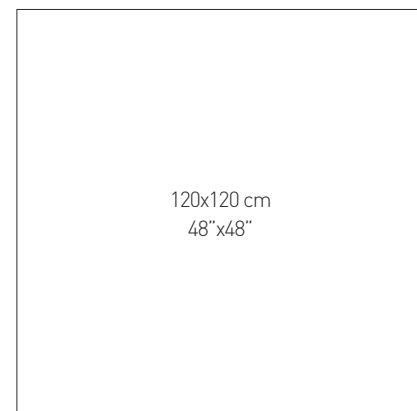

COLOURS: / COLORES:

GRAND ANTIQUE POLISHED

SPECIAL PIECES: / PIEZAS ESPECIALES:

GRAND ANTIQUE MOSAIC (ML)

GRAND ANTIQUE HEXAGON (ML)

View online
Ver online

GRAND ANTIQUE POLISHED
120x120 cm/48"x48" RC

MOSAIC
(Mesh / Malla)
30x30 cm
11.8"x11.8"