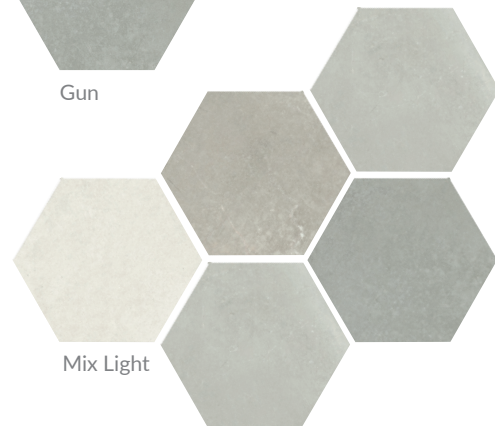

White

Grey

Gun

Taupe

Black

Mix Light

Arrow

Line

Available Sizes	Pz/bx	Sqm/bx	Kg/bx	Bx/Pallet	Sqm/Pallet	Kg/Pallet	Thickness
19,8x22,8 cm_7,8"x8,9"	24pz	0,84	17,92	48bx	40,32	875	RT

Chicago Black & Chicago Line 19,8x22,8cm_7,8"x8,9"

CHICAGO

Porcelain Tiles