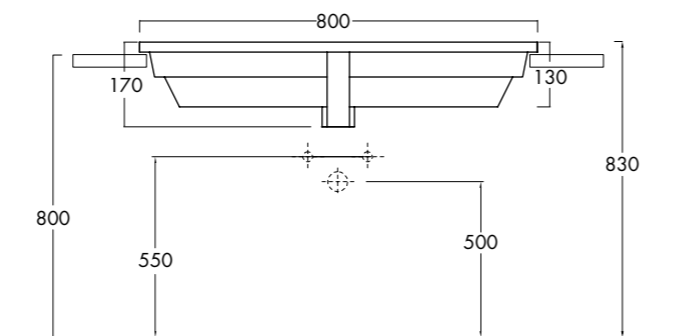

FREE STANDING SINGLE HOLE BIDET

Art. BBT-008

lavabo one 80

LAVABO INCASSO O SOTTOPIANO

WASHBASIN TO BE INSTALLED UNDERCOUNTER OR FITTED IN

Art. LVSPROE-002
Lavabo One 80 incasso
One 80 inset washbasin

Art. LVSOTOE-002
Lavabo One 80 sottopiano
One 80 undercounter washbasin