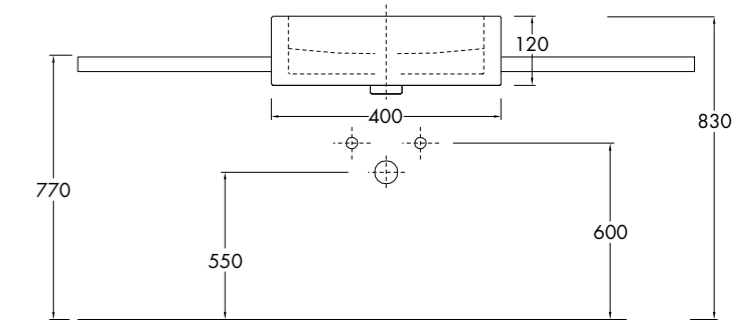

lavabo thin squeak

LAVABO MONOFORO INSTALLABILE AD APPOGGIO O SOSPESO SU STAFFE

SINGLE HOLE WASHBASIN, CAN BE INSTALLED LAID ON OR WALL HUNG ON IT'S BRACKETS

Art. LVTHSQ

Art. SFTS
Staffa - Bracket

Art. LVMSQSC