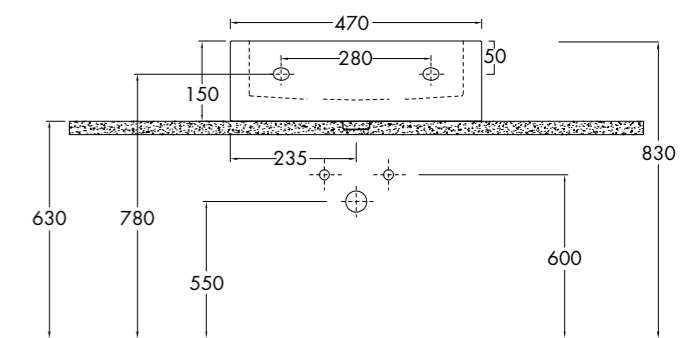

Art. LVSQ-002