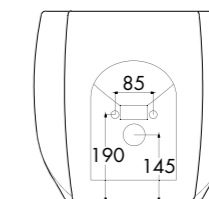

FREE STANDING SINGLE HOLE BIDET

Art. BBT-008

lavabo one 80

LAVABO INCASSO O SOTTOPIANO

WASHBASIN TO BE INSTALLED UNDERCOUNTER OR FITTED IN

Art. LVSPROE-002
Lavabo One 80 incasso
One 80 inset washbasin

Art. LVSOTOE-002
Lavabo One 80 sottopiano
One 80 undercounter washbasin