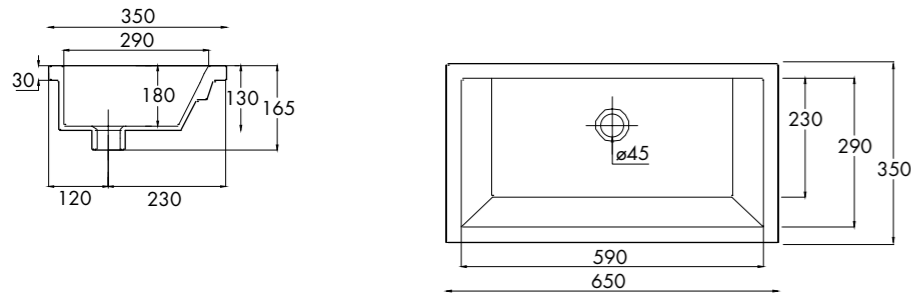

Art. LVMSQA

Art. LVSQ-002

lavabo one 65

LAVABO INCASSO O SOTTOPIANO

WASHBASIN TO BE INSTALLED UNDERCOUNTER OR FITTED IN

Art. LVSPROE-001
Lavabo One 65 incasso
One 65 inset washbasin

Art. LVSOTOE-001
Lavabo One 65 sottopiano
One 65 undercounter washbasin