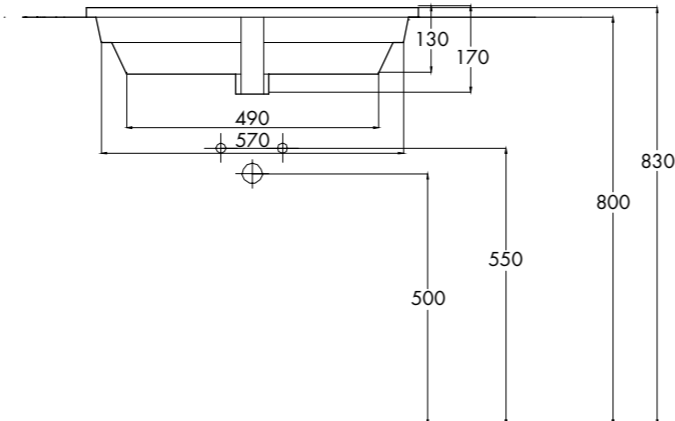

Art. LVMSQA

Art. LVSQ-002

lavabo one 65

LAVABO INCASSO O SOTTOPIANO

WASHBASIN TO BE INSTALLED UNDERCOUNTER OR FITTED IN

Art. LVSPROE-001
Lavabo One 65 incasso
One 65 inset washbasin

Art. LVSOTOE-001
Lavabo One 65 sottopiano
One 65 undercounter washbasin