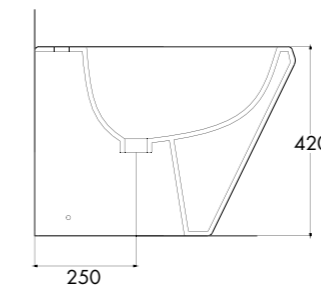

FREE STANDING SINGLE HOLE BIDET

Art. BBT-008

lavabo one 80

LAVABO INCASSO O SOTTOPIANO

WASHBASIN TO BE INSTALLED UNDERCOUNTER OR FITTED IN

Art. LVSPROE-002
Lavabo One 80 incasso
One 80 inset washbasin

Art. LVSOTOE-002
Lavabo One 80 sottopiano
One 80 undercounter washbasin