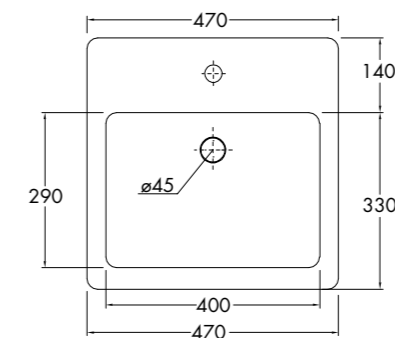

Art. LVSQ-002