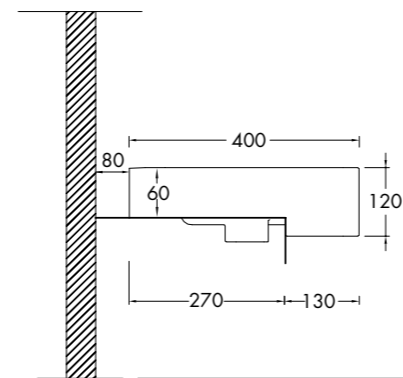

lavabo thin squeak

LAVABO MONOFORO INSTALLABILE AD APPOGGIO O SOSPESO SU STAFFE

SINGLE HOLE WASHBASIN, CAN BE INSTALLED LAID ON OR WALL HUNG ON IT'S BRACKETS

Art. LVTHSQ

Art. SFTS
Staffa - Bracket

Art. LVMSQSC