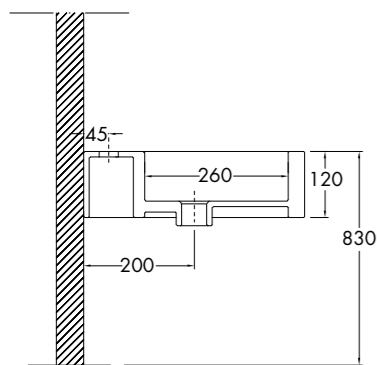

lavabo squeak appoggio

LAVABO MONOFORO INSTALLABILE SOSPESO O AD APPOGGIO

SINGLE HOLE WASHBASIN, CAN BE INSTALLED WALL HUNG OR LAID ON

Art. LVBASQ

Art. LVSQ-001

lavabo squeak semincasso

LAVABO MONOFORO INSTALLABILE SOSPESO O SEMINCASSO

SINGLE HOLE WASHBASIN, CAN BE INSTALLED WALL HUNG OR SEMIRECESS

lavabo mini squeak appoggio

LAVABO MONOFORO INSTALLABILE SOSPESO O AD APPOGGIO

SINGLE HOLE WASHBASIN, CAN BE INSTALLED WALL HUNG OR LAID ON