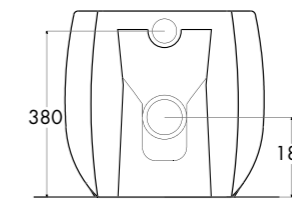

Art. LVSOTOE-001
Lavabo One 65 sottopiano
One 65 undercounter washbasin