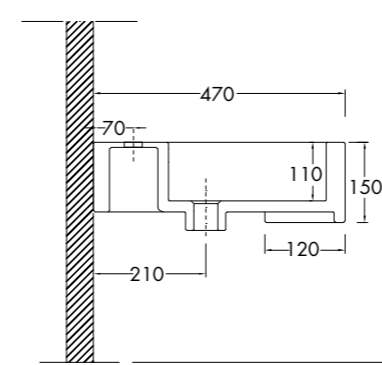

Art. LVSQ-002