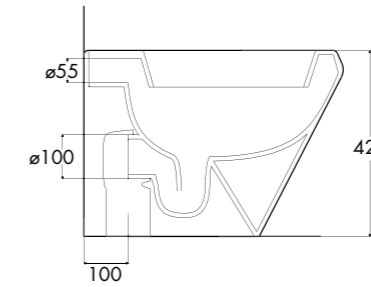

Art. LVSOTOE-001
Lavabo One 65 sottopiano
One 65 undercounter washbasin