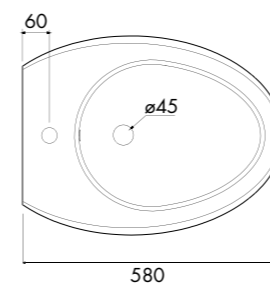

FREE STANDING SINGLE HOLE BIDET

Art. BBT-008

lavabo one 80

LAVABO INCASSO O SOTTOPIANO

WASHBASIN TO BE INSTALLED UNDERCOUNTER OR FITTED IN

Art. LVSPROE-002
Lavabo One 80 incasso
One 80 inset washbasin

Art. LVSOTOE-002
Lavabo One 80 sottopiano
One 80 undercounter washbasin