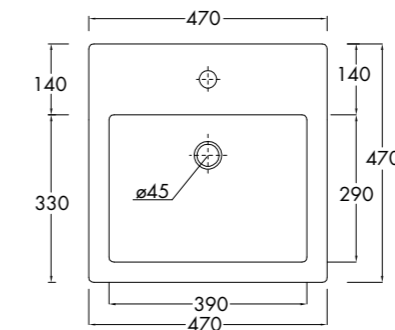

Art. LVSQ-001

lavabo squeak semincasso

LAVABO MONOFORO INSTALLABILE SOSPESO O SEMINCASSO

SINGLE HOLE WASHBASIN, CAN BE INSTALLED WALL HUNG OR SEMIRECESS

lavabo mini squeak appoggio

LAVABO MONOFORO INSTALLABILE SOSPESO O AD APPOGGIO

SINGLE HOLE WASHBASIN, CAN BE INSTALLED WALL HUNG OR LAID ON