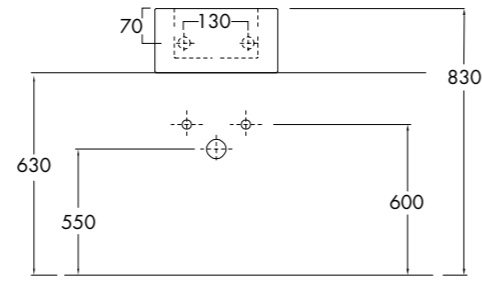

lavabo thin squeak

LAVABO MONOFORO INSTALLABILE AD APPOGGIO O SOSPESO SU STAFFE

SINGLE HOLE WASHBASIN, CAN BE INSTALLED LAID ON OR WALL HUNG ON IT'S BRACKETS