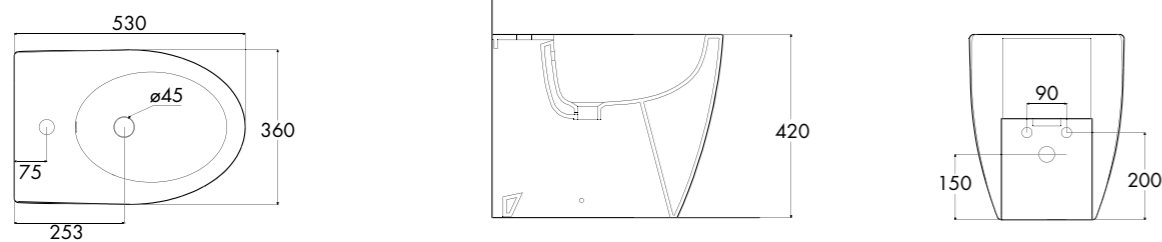

bidet bull

BIDET MONOFORO A TERRA

FREE STANDING SINGLE HOLE BIDET

Art. BDBLL-001