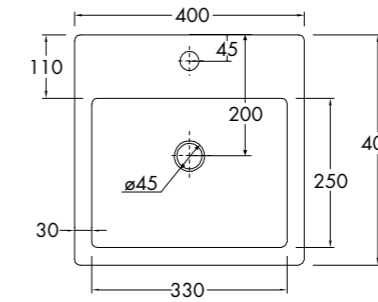

lavabo thin squeak

LAVABO MONOFORO INSTALLABILE AD APPOGGIO O SOSPESO SU STAFFE

SINGLE HOLE WASHBASIN, CAN BE INSTALLED LAID ON OR WALL HUNG ON IT'S BRACKETS

Art. LVTHSQ

Art. SFTS
Staffa - Bracket

Art. LVMSQSC