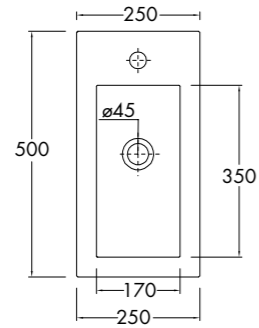

lavabo thin squeak

LAVABO MONOFORO INSTALLABILE AD APPOGGIO O SOSPESO SU STAFFE

SINGLE HOLE WASHBASIN, CAN BE INSTALLED LAID ON OR WALL HUNG ON IT'S BRACKETS