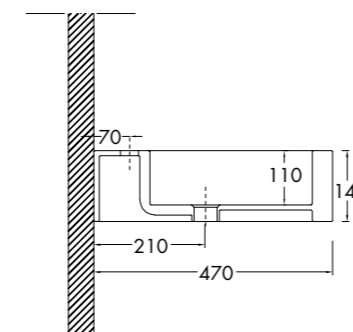

Art. LVSQ-001

lavabo squeak semincasso

LAVABO MONOFORO INSTALLABILE SOSPESO O SEMINCASSO

SINGLE HOLE WASHBASIN, CAN BE INSTALLED WALL HUNG OR SEMIRECESS

lavabo mini squeak appoggio

LAVABO MONOFORO INSTALLABILE SOSPESO O AD APPOGGIO

SINGLE HOLE WASHBASIN, CAN BE INSTALLED WALL HUNG OR LAID ON