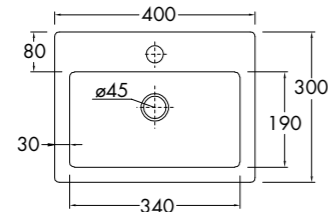

Art. LVBASQ