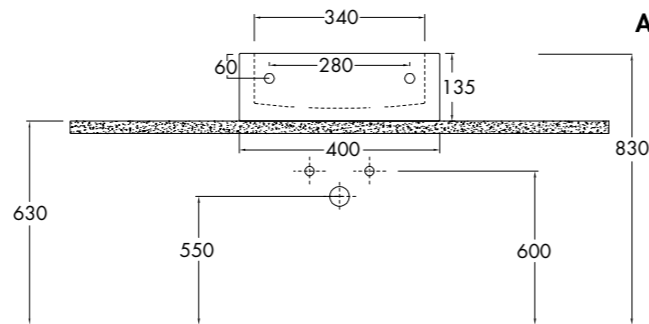

Art. LVBASQ