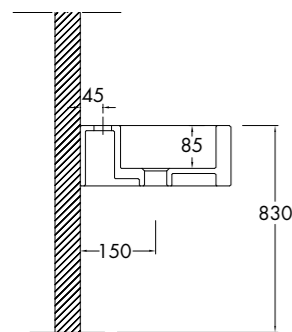

Art. LVBASQ