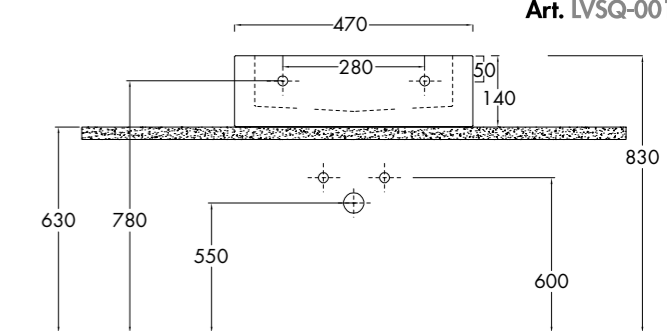

Art. LVSQ-001

lavabo squeak semincasso

LAVABO MONOFORO INSTALLABILE SOSPESO O SEMINCASSO

SINGLE HOLE WASHBASIN, CAN BE INSTALLED WALL HUNG OR SEMIRECESS

lavabo mini squeak appoggio

LAVABO MONOFORO INSTALLABILE SOSPESO O AD APPOGGIO

SINGLE HOLE WASHBASIN, CAN BE INSTALLED WALL HUNG OR LAID ON