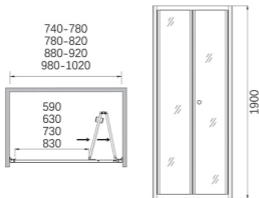

**Bi-fold door opening inward**  
 6 mm tempered glass  
 out of square adjustment up to > 3 cm  
 chrome frame  
 reversible

MODEL	A	H
B1028 70	680-710	1900
B1028 80	780-810	1900
B1028 90	880-910	1900
B1028 100	980-1010	1900
B1028 120	1180-1210	1900