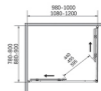

Rectangular corner entry shower enclosure

6 mm tempered glass
magnetic seal along the whole closing profiles
out of square adjustment up to > 3 cm
chrome frame
reversible

MODEL	A/B	H
B99878 70x80	680-710x780-810	1900
B99878 70x90	680-710x880-910	1900
B99878 70x100	680-710x980-1010	1900
B99878 80x90	780-810x880-910	1900
B99878 80x100	780-810x980-1010	1900
B99878 80x120	780-810x1180-1210	1900
B99878 70x120	680-710x1180-1210	1900
B99878 90x100	880-910x980-1010	1900
B99878 70x140	680-710x1380-1410	1900
B99878 80x140	780-810x1380-1410	1900
B99878 90x120	880-910x1180-1210	1900
B99878 90x140	880-910x1380-1410	1900