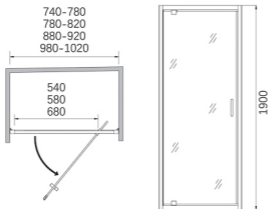

Porta a battente

vetro temperato da 6 mm
guarnizione magnetica lungo il profilo di chiusura
regolazione di compensazione fuori squadra >3 cm
telaio in alluminio cromato
reversibile

Pivot door

6 mm tempered glass
magnetic seal along the whole closing profile
out of square adjustment up to > 3 cm
reversible

MODEL	A	H
BSSD 70	680-710	1900
BSSD 80	780-810	1900
BSSD 90	880-910	1900
BSSD 100	980-1010	1900