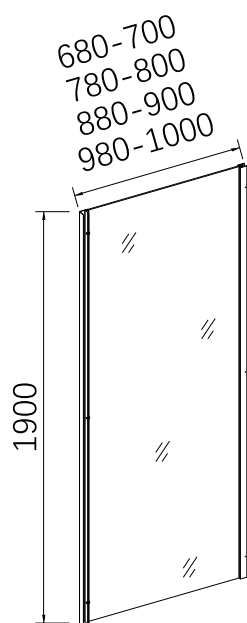

Parete fissa

MODEL	A/B	H
BP99878 70	680-710	1900
BP99878 80	780-810	1900
BP99878 90	880-910	1900

Parete fissa
Fixed panel

vetro trasparente
o opaco
clear or matte glass