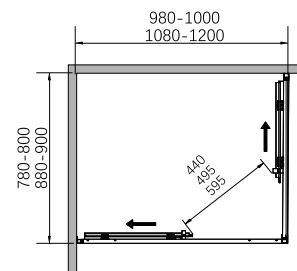

Rectangular corner entry shower enclosure

6 mm tempered glass
magnetic seal along the whole closing profiles
out of square adjustment up to > 3 cm
chrome frame
reversible

MODEL	A/B	H
B99878 70x80	680-710x780-810	1900
B99878 70x90	680-710x880-910	1900
B99878 70x100	680-710x980-1010	1900
B99878 80x90	780-810x880-910	1900
B99878 80x100	780-810x980-1010	1900
B99878 80x120	780-810x1180-1210	1900
B99878 70x120	680-710x1180-1210	1900
B99878 90x100	880-910x980-1010	1900
B99878 70x140	680-710x1380-1410	1900
B99878 80x140	780-810x1380-1410	1900
B99878 90x120	880-910x1180-1210	1900
B99878 90x140	880-910x1380-1410	1900