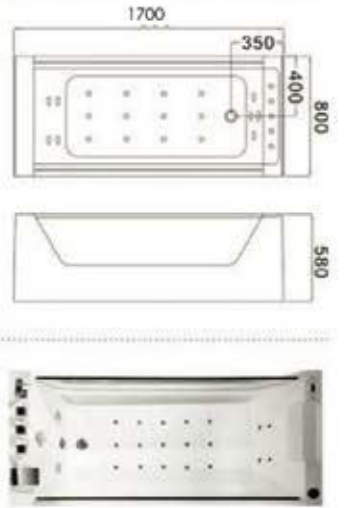

C-3037

Size: 800x1800x580/mm

Relax

C-3047
Size: 700x1500x600/mm
C-3048
Size: 750x1700x600/mm

C-3141

Size: 800x1800x680/mm

Oasi

C-3141

Size: 800x1800x660/mm

C-3149
Size:800x1700x750/mm
Onda

Wall

C-3153

Size: 750x1700x580/mm

*disponibile nella versione lucida e nella versione matte

Infinity

C-3174

Size: 750x1500x580/mm

C-3175

Size: 800x1700x580/mm

Hellas

C-3176

Size: 800x1700x580/mm

Comfort

C-452

Size: 800x1700x580/mm

Moon

C-3068 (R)

Size: 1200x1700x560/mm

No.2Pillow

Colonne doccia

MODEL:YB-5501 BRUNY

Pannello Doccia