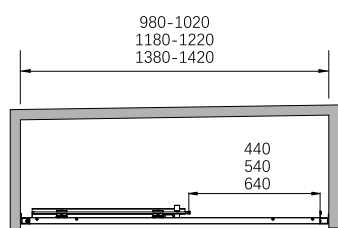

Porta Scorrevole con vetro temperato da 6mm guarnizione magnetica lungo i profili di chiusura regolazione di compensazione fuori squadra > 3 cm telaio in alluminio cromato reversibile

Sliding door 6 mm tempered glass magnetic seal along the whole closing profiles out of square adjustment up to > 3 cm chrome frame reversible

MODEL	A/B	H
B1027 100	980-1010	1900
B1027 110	1080-1110	1900
B1027 120	1180-1210	1900
B1027 130	1280-1310	1900
B1027 140	1380-1410	1900
B1027 150	1480-1510	1900