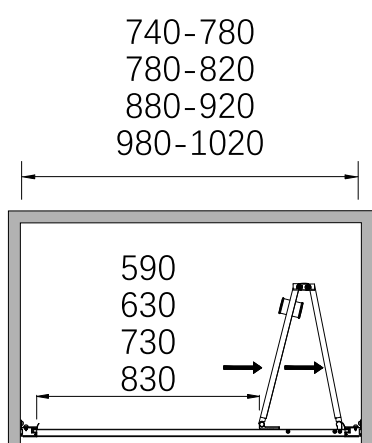

6 mm tempered glass
 magnetic seal along the whole closing profiles
 out of square adjustment up to > 3 cm
 chrome frame
 reversible

MODEL	A/B	H
B99878 70x80	680-710x780-810	1900
B99878 70x90	680-710x880-910	1900
B99878 70x100	680-710x980-1010	1900
B99878 80x90	780-810x880-910	1900
B99878 80x100	780-810x980-1010	1900
B99878 80x120	780-810x1180-1210	1900
B99878 70x120	680-710x1180-1210	1900
B99878 90x100	880-910x980-1010	1900
B99878 70x140	680-710x1380-1410	1900
B99878 80x140	780-810x1380-1410	1900
B99878 90x120	880-910x1180-1210	1900
B99878 90x140	880-910x1380-1410	1900

Bi-fold door opening inward

6 mm tempered glass
 out of square adjustment up to > 3 cm
 chrome frame
 reversible

MODEL	A	H
B1028 70	680-710	1900
B1028 80	780-810	1900
B1028 90	880-910	1900
B1028 100	980-1010	1900
B1028 120	1180-1210	1900