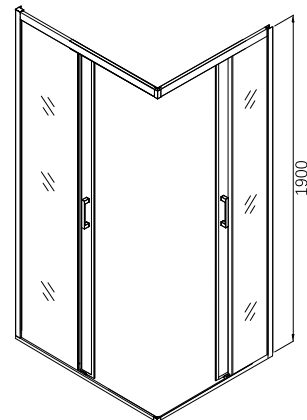

Rectangular corner entry shower enclosure

6 mm tempered glass
magnetic seal along the whole closing profiles
out of square adjustment up to > 3 cm
chrome frame
reversible

MODEL	A/B	H
B99878 70x80	680-710x780-810	1900
B99878 70x90	680-710x880-910	1900
B99878 70x100	680-710x980-1010	1900
B99878 80x90	780-810x880-910	1900
B99878 80x100	780-810x980-1010	1900
B99878 80x120	780-810x1180-1210	1900
B99878 70x120	680-710x1180-1210	1900
B99878 90x100	880-910x980-1010	1900
B99878 70x140	680-710x1380-1410	1900
B99878 80x140	780-810x1380-1410	1900
B99878 90x120	880-910x1180-1210	1900
B99878 90x140	880-910x1380-1410	1900