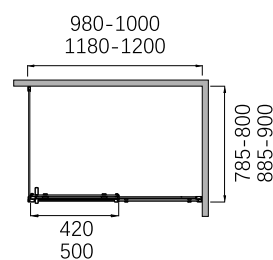

W80

LINE DRAWING
Linea di disegno

MODEL	A / B
W80	1950X800
W90	1950X900
W100	1950X1000
W110	1950X1100
W120	1950X1200
W130	1950X1300
W140	1950X1400
W150	1950X1500
W160	1950X1600
W170	1950X1700
W180	1950X1800

LINE DRAWING
Linea di disegno

MODEL	A / B
W10-1	1950X1000
W120-1	1950X1200
W110-1	1950X1100

LINE DRAWING
Linea di disegno

MODEL	A / B
W30G	1950X300
W40G	1950X400

Black edition

Porta
scorrevole
Black

MODEL	A/B	H
N8120UB	1000x800	1950
N8120UB	1200x800	1950
N8120UB	1200x900	1950