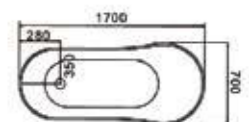

C-3011

Size: 700x1700x600/mm

Lioness

C-3014

Size: 700x1500x750/mm

C-3015

Size: 700x1700x780/mm

Form