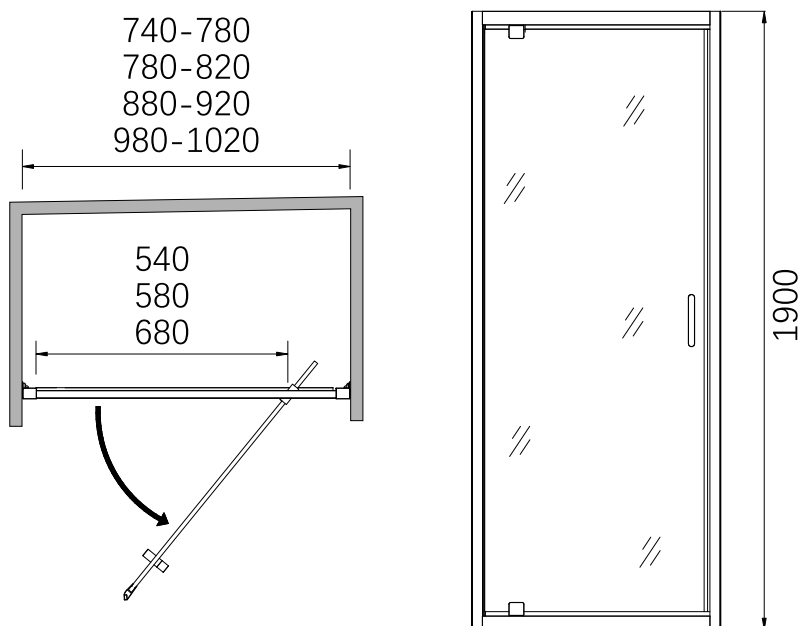

telaio in alluminio cromato

reversibile

Pivot door

6 mm tempered glass

magnetic seal along the whole closing profile

out of square adjustment up to > 3 cm

reversible

MODEL	A	H
BSSD 70	680-710	1900
BSSD 80	780-810	1900
BSSD 90	880-910	1900
BSSD 100	980-1010	1900