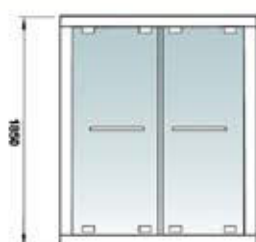

Habitat

MC2-10 / Hidden Roller Series-Rectangle Double Sliding Doors

Finiture dei profili:

- Cromo

Vetro:

- 8mm temperato antinfortunistica facile da pulire

Lineamenti:

- Profili regolabili fino a 20mm
- Grandi e rinforzate ruote in metallo
- Maniglie cromate in metallo
- Facile da installare
- Cuscinetti integrati per farla scorrere silenziosamente e rapidamente
- Il box è reversibile
- Altezza 195 cm

▲ Frame finish:

- Chrome

▲ Glass:

- Can choose 8mm tempered glass
- Easy clean glass is available

▲ Features:

- Concealed metal roller design
- Metal hook, with high hold capacity
- Cushion included on the frame, allows the door to close softly
- luxury handle
- Easily installed profile design
- Universal design
- Height 195 cm

MODEL	A	B	C
V2-12	1160 -1200		525