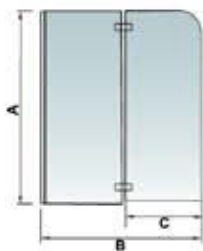

MODEL	A	B	C	D	E	F
H2P	1400	980-1000	450	90°	90°	180°

Finiture dei profili:

- Cromo

Vetro:

- 6mm temperato antinfortunistica facile da pulire

Lineamenti:

- Profili regolabili fino a 20mm
- Vetro mobile verso il muro
- Asse portante regolabile fino a 180°
- Box Reversibile