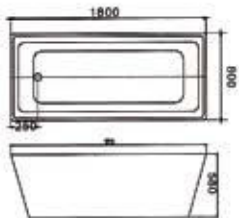

Ellade

C-3004

Size: 700x1700x600/mm

C-3012

Size: 700x1500x600/mm

Sun

C-3010

Size: 700x1500x600/mm

C-3011

Size: 700x1700x600/mm

Lioness

C-3014

Size: 700x1500x750/mm

C-3015

Size: 700x1700x780/mm

Form

C-3037

Size: 800x1800x580/mm

Relax

C-3047
Size: 700x1500x600/mm
C-3048
Size: 750x1700x600/mm

C-3141

Size: 800x1800x680/mm

Oasi

C-3141