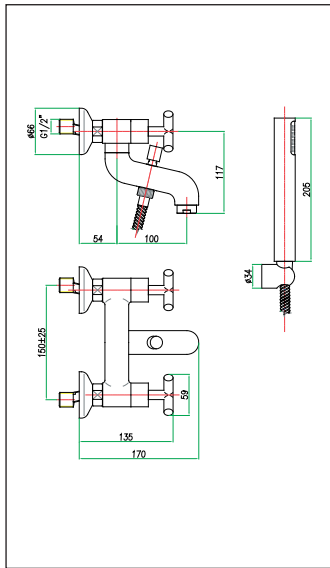

art. 25 0510 00
art. 25 0511 00