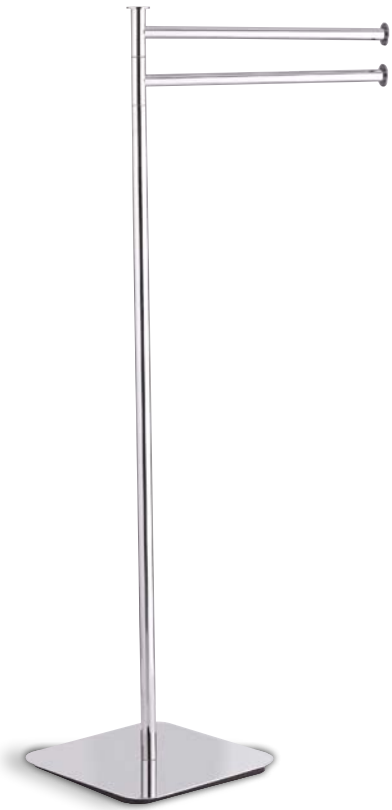

articolo **2340** *Piantana 2 aste a snodo*  
Floor towel stand with 2 Junction towel bars

H 98  
P.25  
L. 47

€ 378,00\*  
IVA esclusa

articolo **2334** *Piantana 2 aste a snodo*  
Floor towel stand with 2 Junction towel bars