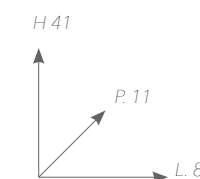

articolo
765/SA

Porta scopino sospeso
Wall-mounted toilet brush