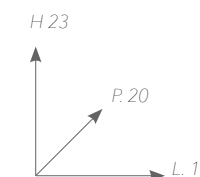

€ 60,66*
IVA esclusa

*+15% finitura oro - gold finishing +15%

*+15% finitura oro - gold finishing +15%