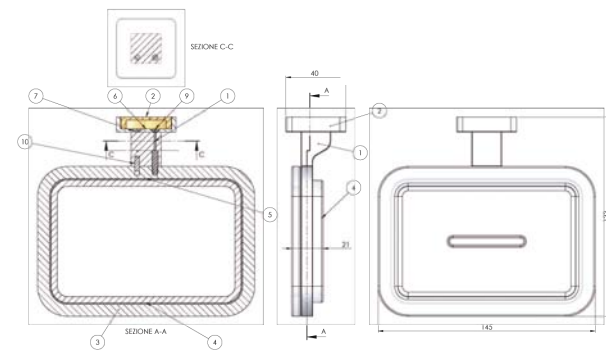

F.L.A.B. has chosen, for its new projects, to entrust in a designer who works since over twenty years for a lot of important companies producing mainly products for the bathroom. Piet Billekens is a Dutch designer who after his studies moved to Milan where nowadays he has still his own design studio. A long time cooperation with F.L.A.B. made it possible to create a special symbiosis between designer and company. Not limiting the collaboration to the simple aesthetic concept but entering even in the most little technical detail has made possible to create products which are not only aesthetically attractive but also more sophisticated giving special attention to the easy installation, the durability and keeping always in mind the themes related to the respect for the environment.

linea Positano