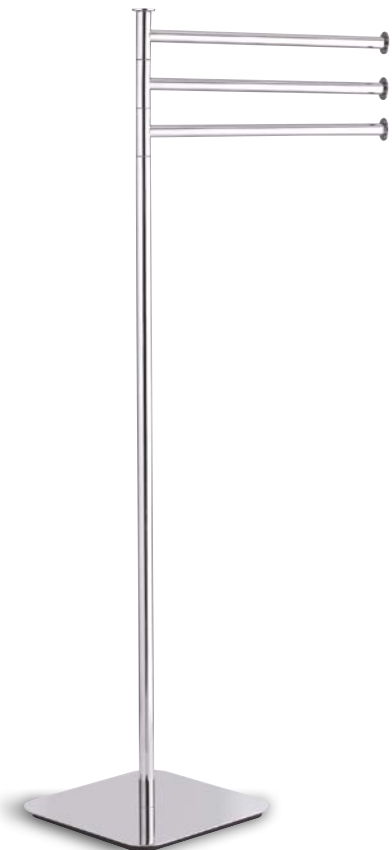

articolo **2341** *Piantana 3 aste a snodo*
Floor towel stand with 3 Junction towel bars

H 105
P.25
L. 47

€ 423,00*
IVA esclusa

*+15% finitura oro - gold finishing +15%