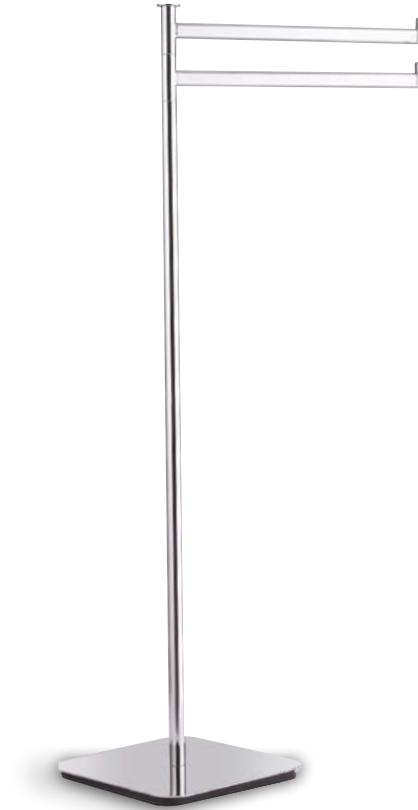

articolo **2340** *Piantana 2 aste a snodo*  
Floor towel stand with 2 Junction towel bars

H 98  
P.25  
L. 47

€ 378,00\*  
IVA esclusa

articolo **2334** *Piantana 2 aste a snodo*  
Floor towel stand with 2 Junction towel bars