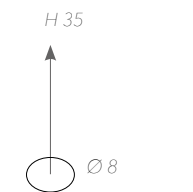

€ 58,00*
IVA esclusa

*+15% finitura oro - gold finishing +15%

*+15% finitura oro - gold finishing +15%