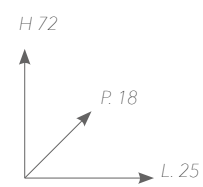

articolo **2339** *Piantana 3 aste a snodo*  
Floor towel stand with 3 Junction towel bars

H 105  
P.25  
L. 47

€ 423,00\*  
IVA esclusa

\*+15% finitura oro - gold finishing +15%

articolo  
**2342** Combinato rotolo scopino  
Paper roll and toilet brush set