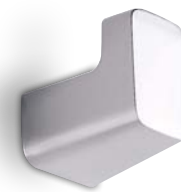

articolo
761/D

Porta dosatore a muro
Wall-mounted soap dispenser

€ 174,00*
IVA esclusa

articolo
761

Porta sapone a muro
Wall-mounted soap dish

€ 108,00*
IVA esclusa

articolo
762

Porta bicchiere a muro
Wall-mounted cup holder

€ 108,00*
IVA esclusa

articolo
766

Appendino
Clothes hook

€ 54,00*
IVA esclusa