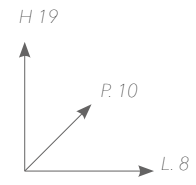

articolo
781/D

Porta dosatore a muro
Wall-mounted soap dispenser

€ 108,00*
IVA esclusa