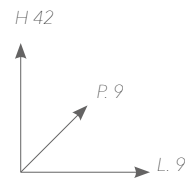

€ 159,00*
IVA esclusa