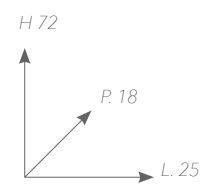

€ 420,00*
IVA esclusa

*+15% finitura oro - gold finishing +15%