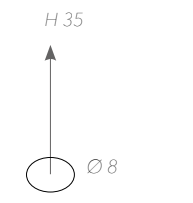

€ 102,00*
IVA esclusa

*+15% finitura oro - gold finishing +15%

*+15% finitura oro - gold finishing +15%