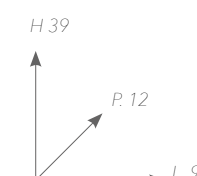

Porta scopino sospeso
Wall-mounted toilet brush