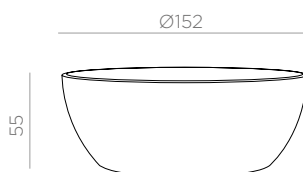

home

video

website

material

textures

technical data