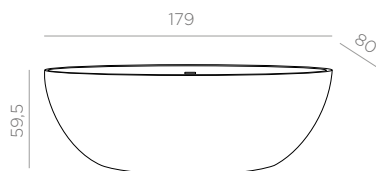

MineraLite

vasca_baignoire_bathtub