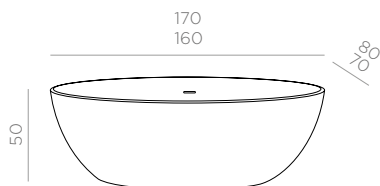

HardLite

vasca_baignoire_bathtub