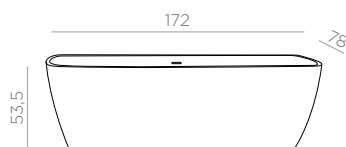

MineraLite

vasca_baignoire_bathtub