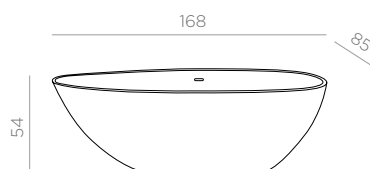

textures

technical
data

CHLOE

design Glass Lab

MineraLite

vasca_baignoire_bathtub

home

video