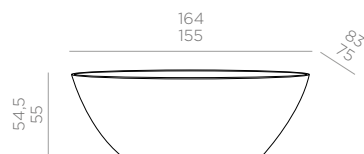

website

material

textures

technical data

PLUM

design Glass Lab

MineraLite

vasca_baignoire_bathtub