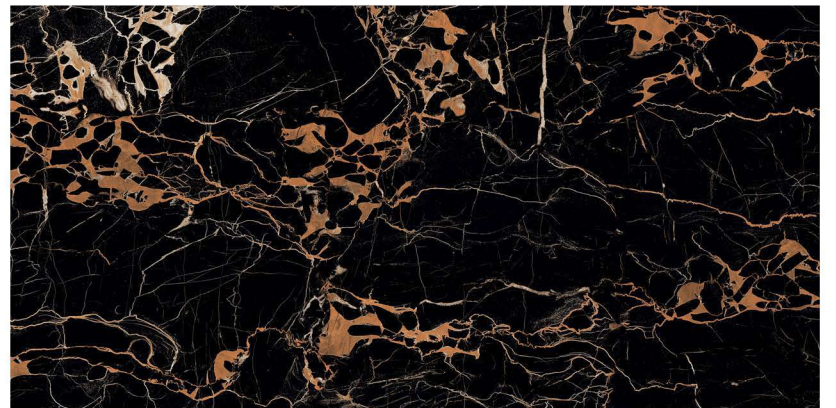

Finish : HI-Glossy

PORTORO GOLD

600x1200mm
Random : 04