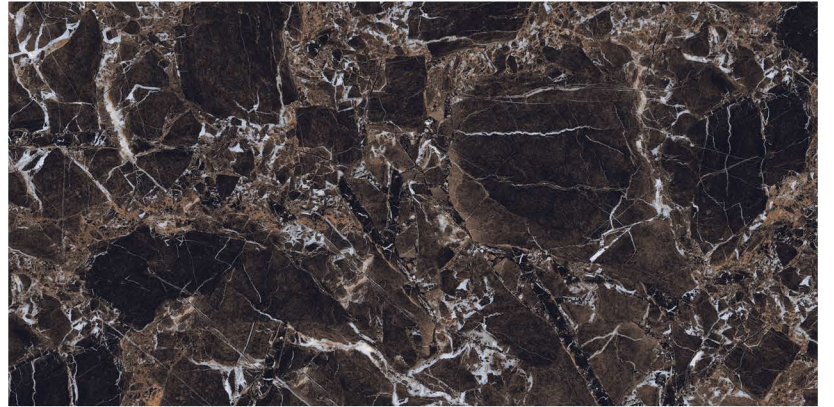

FUTURE BRONZ

600x1200mm
Random : 04

Finish : HI-Glossy

MEGMA

600x1200mm
Random : 04

Finish : HI-Glossy

OBSIDIAN BROWN

600x1200mm
Random : 04