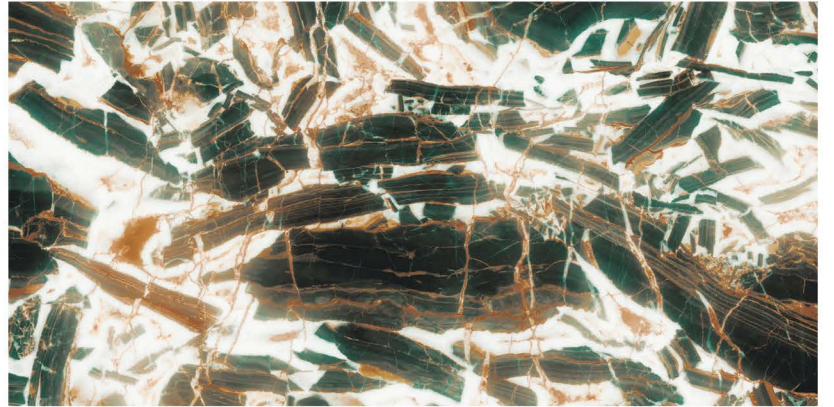

Finish : HI-Glossy

CRYSTAL MERMER

600x1200mm
Random : 03