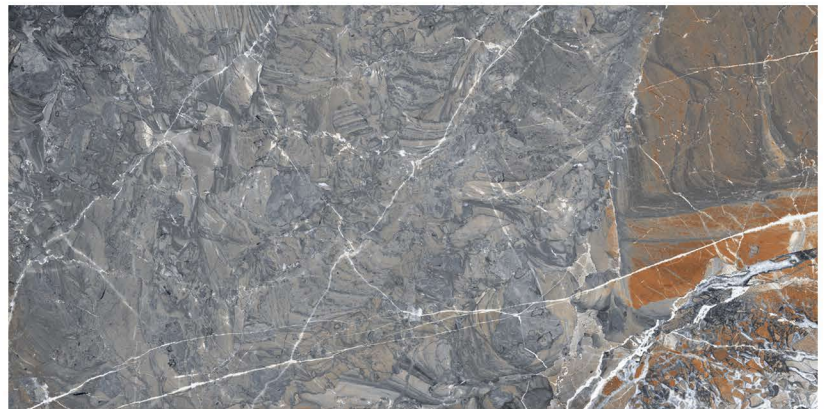

600x1200mm
Random : 04

Finish : HI-Glossy

TREVERTINO NATURAL BROWN

600x1200mm
Random : 04

Finish : HI-Glossy

WONDER GRIGIO

600x1200mm
Random : 04

Finish : HI-Glossy