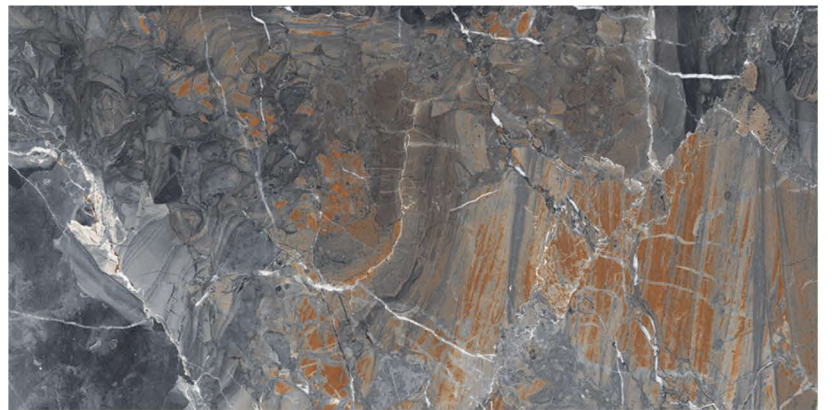

600x1200mm
Random : 04

Finish : HI-Glossy

TREVERTINO NATURAL BROWN

600x1200mm
Random : 04

Finish : HI-Glossy

WONDER GRIGIO

600x1200mm
Random : 04

Finish : HI-Glossy