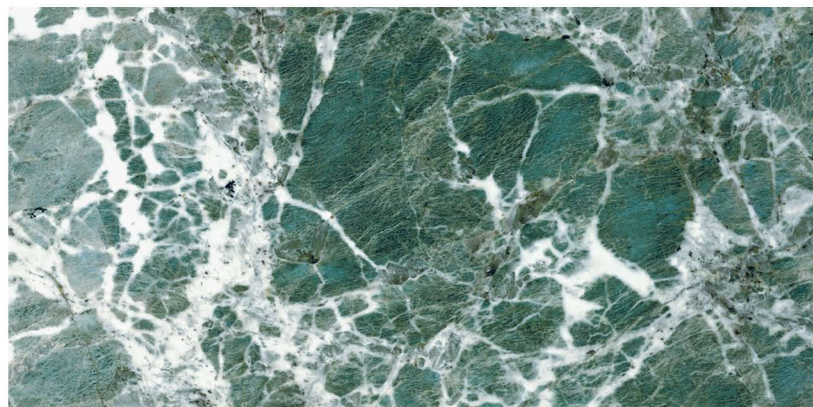

Finish : HI-Glossy

AGATA CELESTE

600x1200mm
Random : 03

Finish : HI-Glossy

AMAZON GREEN

600x1200mm
Random : 04

Finish : HI-Glossy

AMAZONITE