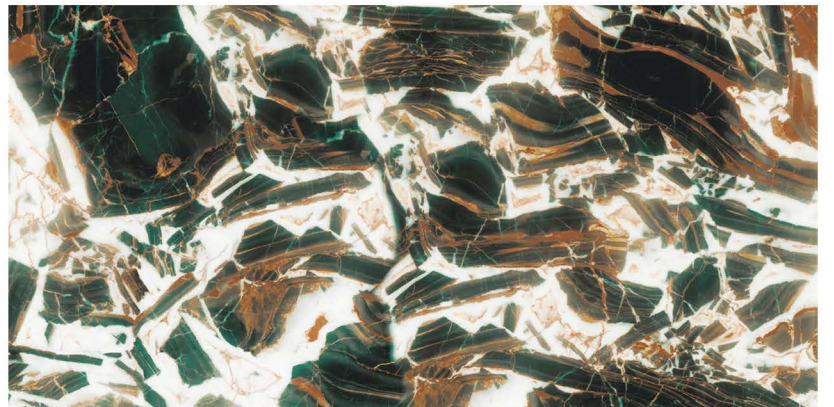

Finish : HI-Glossy

CRYSTAL MERMER

600x1200mm
Random : 03