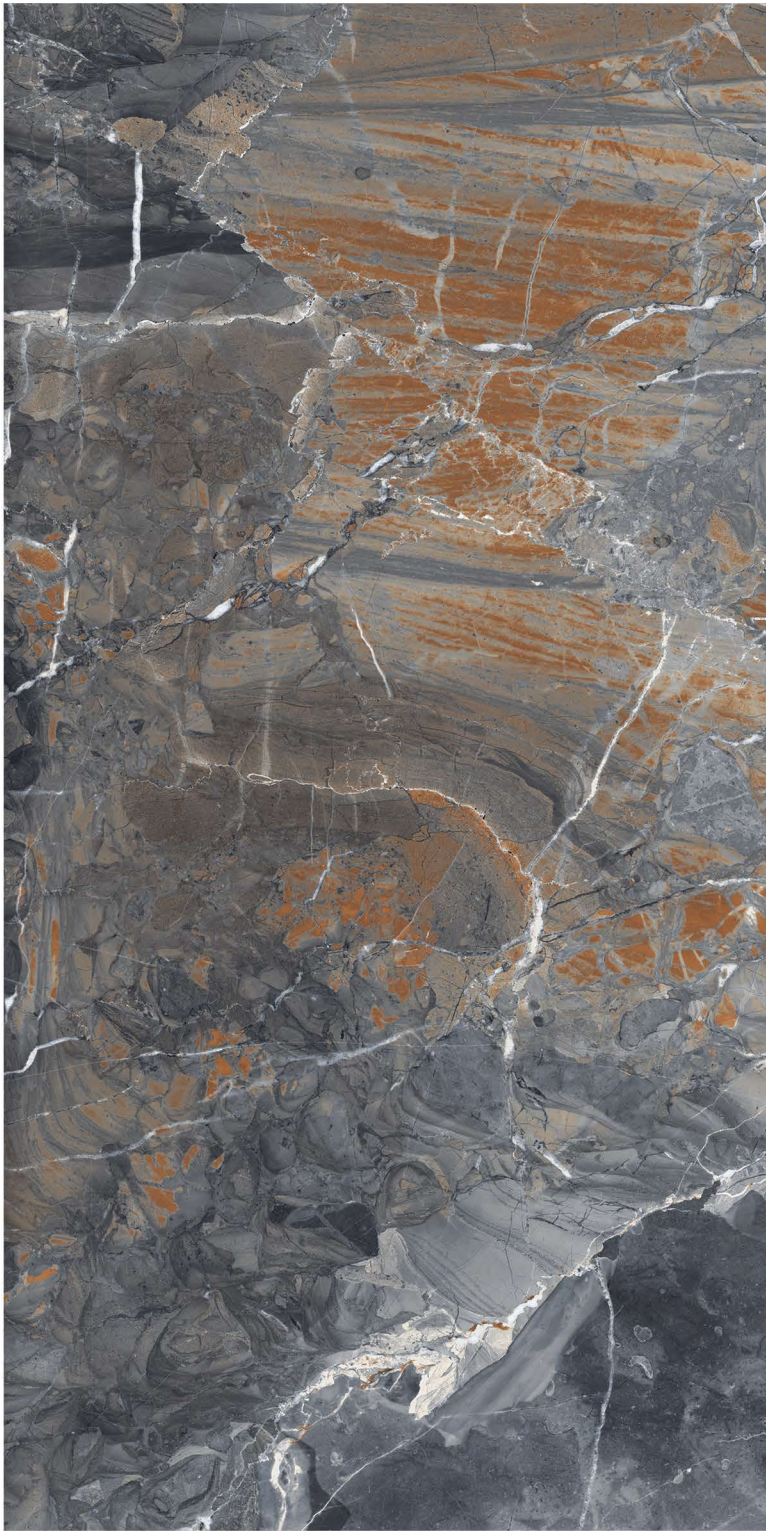

600x1200mm
Random : 04

Finish : HI-Glossy

TREVERTINO NATURAL BROWN

600x1200mm
Random : 04

Finish : HI-Glossy

WONDER GRIGIO

600x1200mm
Random : 04

Finish : HI-Glossy