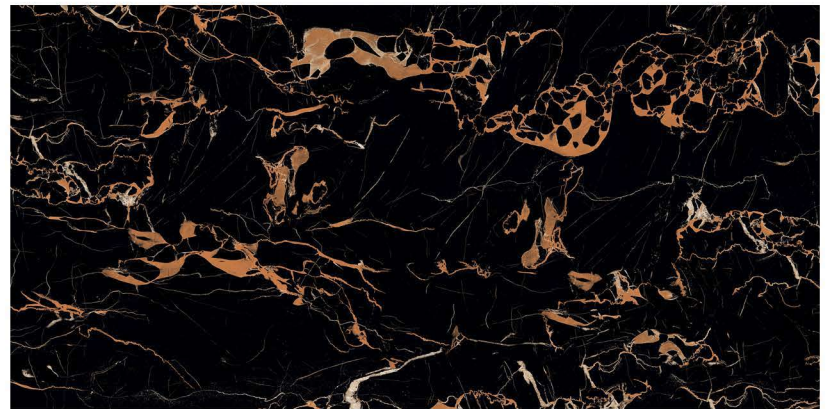

Finish : HI-Glossy

PORTORO GOLD

600x1200mm
Random : 04