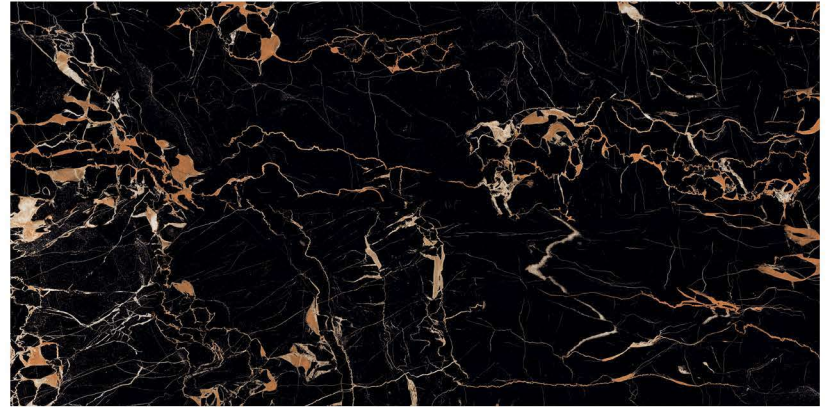

Finish : HI-Glossy

PORTORO GOLD

600x1200mm
Random : 04