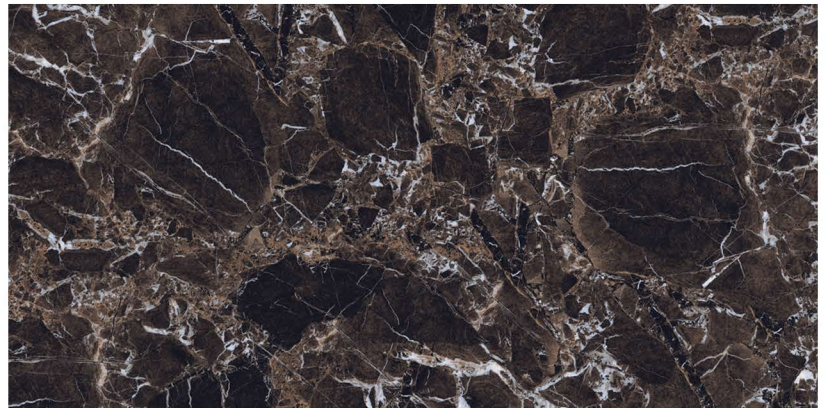

FUTURE BRONZ

600x1200mm
Random : 04

Finish : HI-Glossy

MEGMA

600x1200mm
Random : 04

Finish : HI-Glossy

OBSIDIAN BROWN

600x1200mm
Random : 04