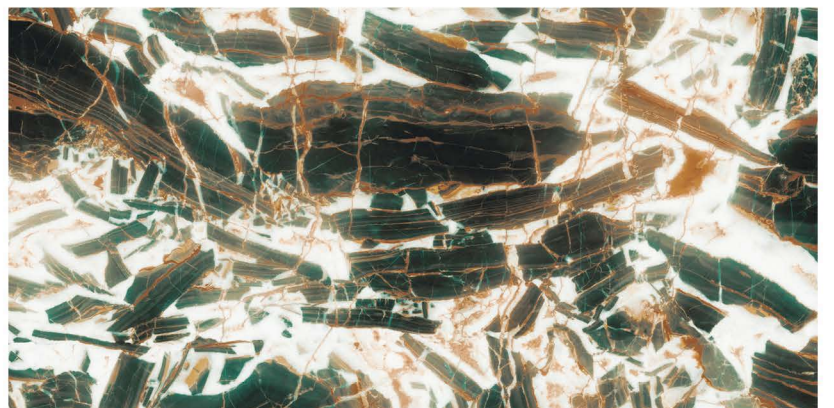

Finish : HI-Glossy

CRYSTAL MERMER

600x1200mm
Random : 03