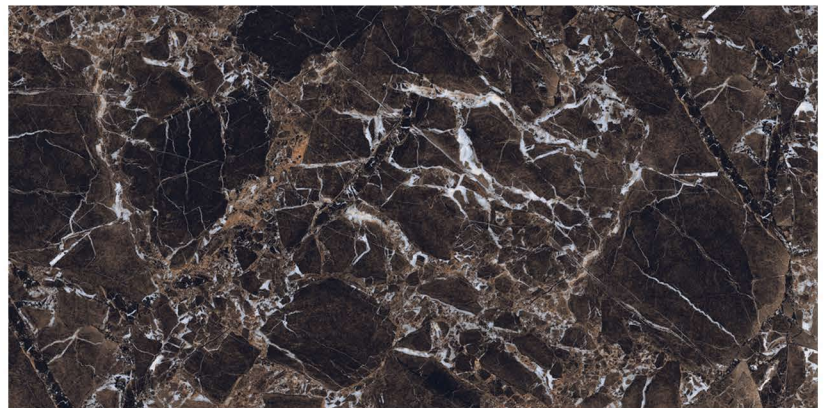

FUTURE BRONZ

600x1200mm
Random : 04

Finish : HI-Glossy

MEGMA

600x1200mm
Random : 04

Finish : HI-Glossy

OBSIDIAN BROWN

600x1200mm
Random : 04