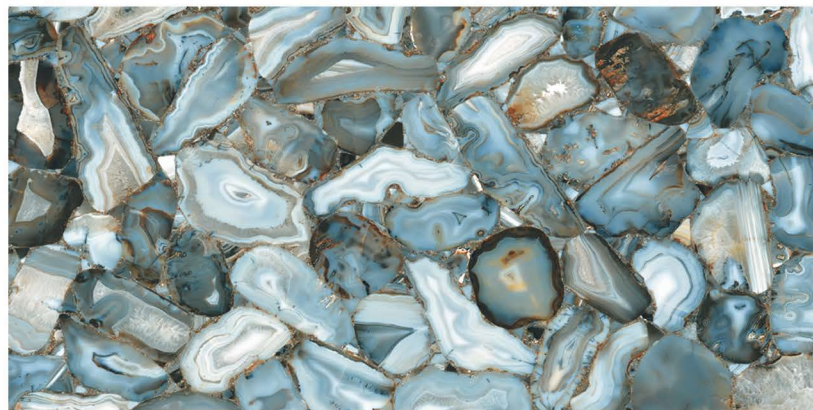

Finish : HI-Glossy

AGATA CELESTE

600x1200mm
Random : 03

Finish : HI-Glossy

AMAZON GREEN

600x1200mm
Random : 04

Finish : HI-Glossy

AMAZONITE