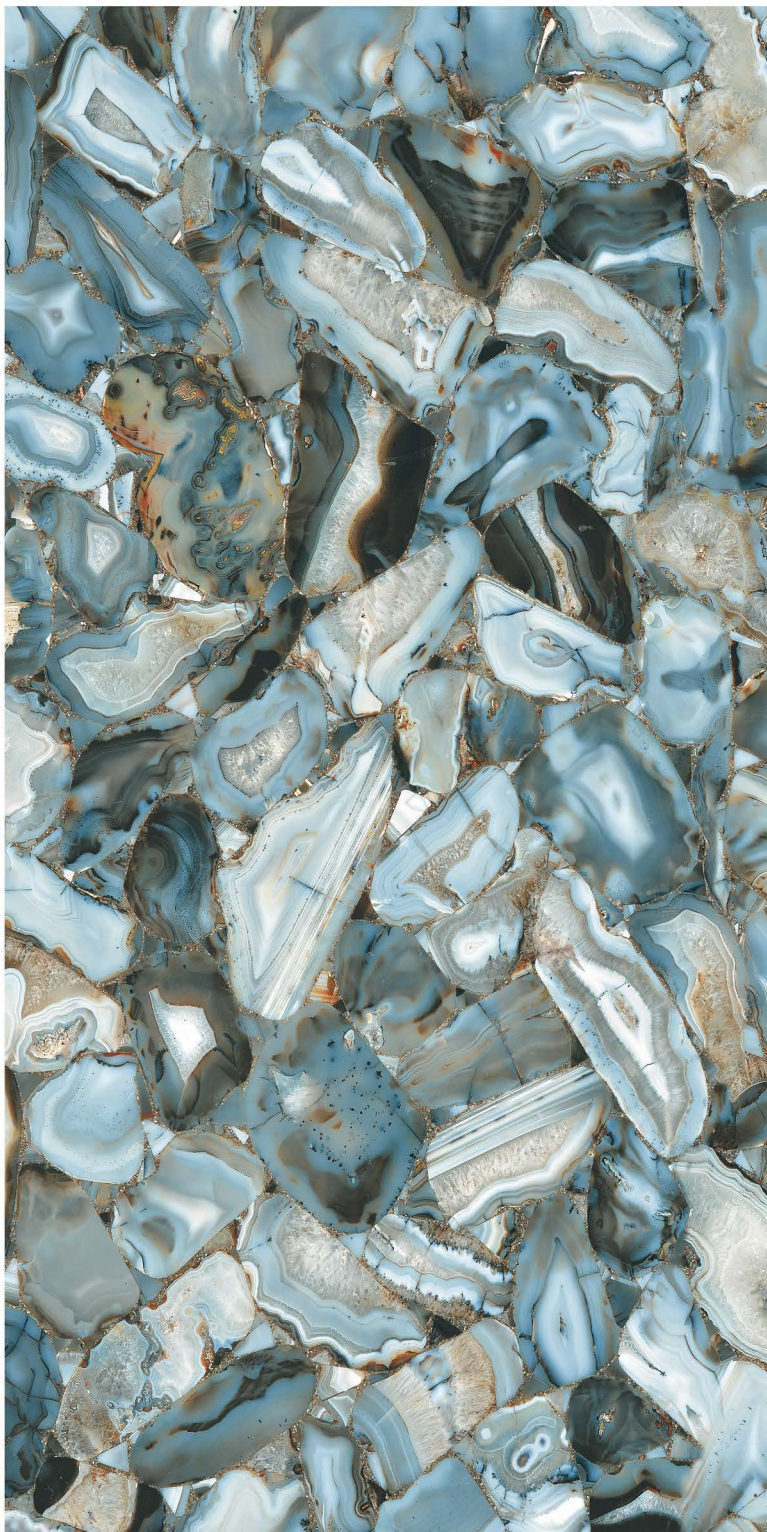

Finish : HI-Glossy

AGATA CELESTE

600x1200mm
Random : 03

Finish : HI-Glossy

AMAZON GREEN

600x1200mm
Random : 04

Finish : HI-Glossy

AMAZONITE

EMERALD QUARTZITE

600x1200mm
Random : 04

Finish : HI-Glossy

FUSION GREEN

600x1200mm
Random : 04

Finish : HI-Glossy

GALAXY VOLCANO

600x1200mm
Random : 04