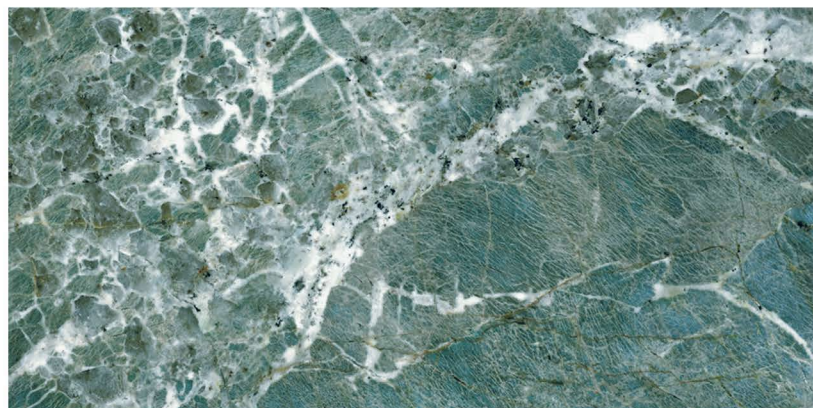

Finish : HI-Glossy

AGATA CELESTE

600x1200mm
Random : 03

Finish : HI-Glossy

AMAZON GREEN

600x1200mm
Random : 04

Finish : HI-Glossy

AMAZONITE