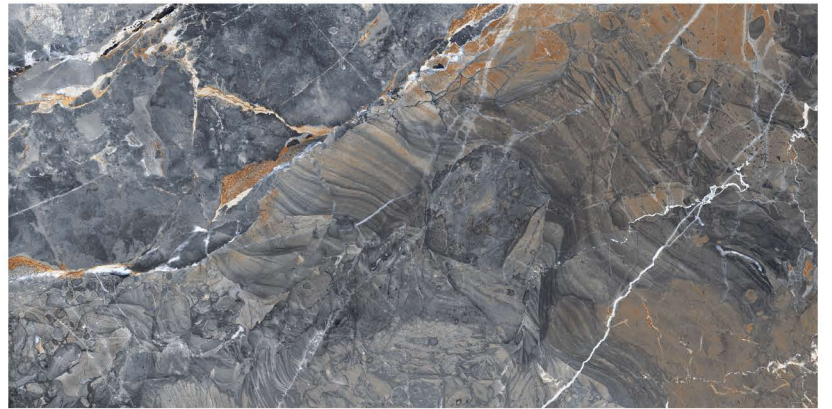

600x1200mm
Random : 04

Finish : HI-Glossy

TREVERTINO NATURAL BROWN

600x1200mm
Random : 04

Finish : HI-Glossy

WONDER GRIGIO

600x1200mm
Random : 04

Finish : HI-Glossy