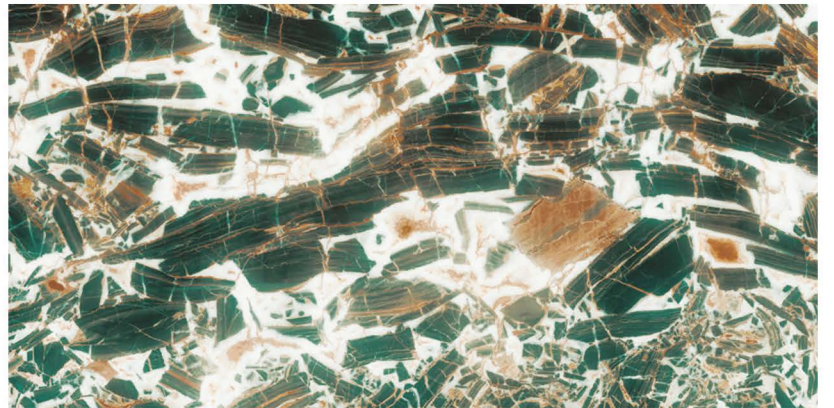

Finish : HI-Glossy

AGATA CELESTE

600x1200mm
Random : 03

Finish : HI-Glossy

AMAZON GREEN

600x1200mm
Random : 04

Finish : HI-Glossy

AMAZONITE

600x1200mm
Random : 04

Finish : HI-Glossy

BLUE BAHIA

600x1200mm
Random : 02

Finish : HI-Glossy

CRYSTAL MERMER

600x1200mm
Random : 03

Finish : HI-Glossy

EMERALD QUARTZITE

600x1200mm
Random : 04

Finish : HI-Glossy

FUSION GREEN

600x1200mm
Random : 04

Finish : HI-Glossy

GALAXY VOLCANO

600x1200mm
Random : 04