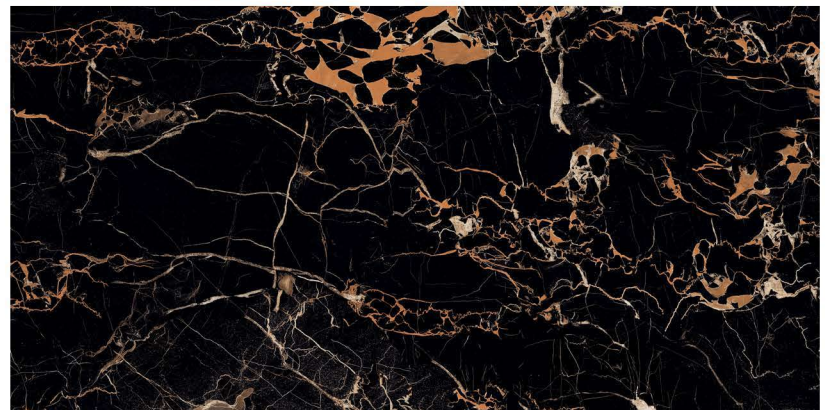

Finish : HI-Glossy

PORTORO GOLD

600x1200mm
Random : 04