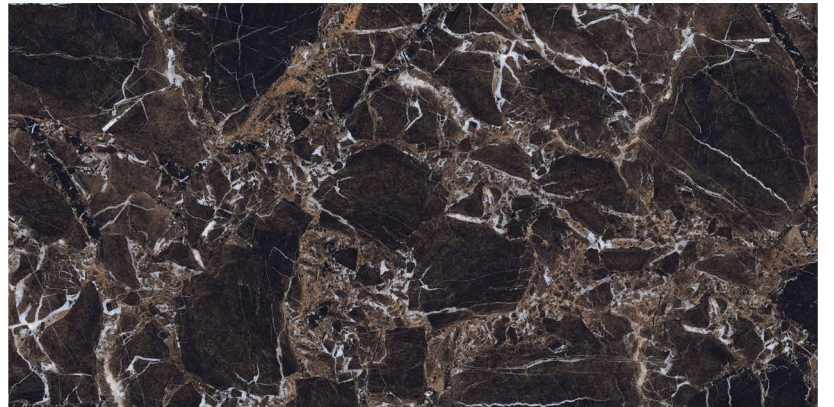

FUTURE BRONZ

600x1200mm
Random : 04

Finish : HI-Glossy

MEGMA

600x1200mm
Random : 04

Finish : HI-Glossy

OBSIDIAN BROWN

600x1200mm
Random : 04