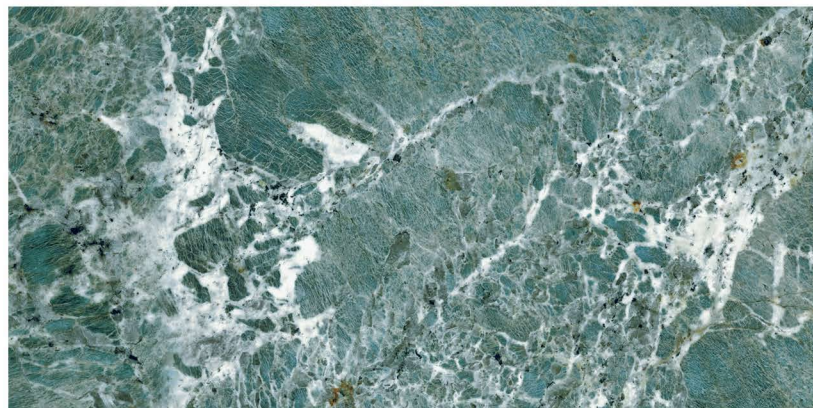

Finish : HI-Glossy

AGATA CELESTE

600x1200mm
Random : 03

Finish : HI-Glossy

AMAZON GREEN

600x1200mm
Random : 04

Finish : HI-Glossy

AMAZONITE