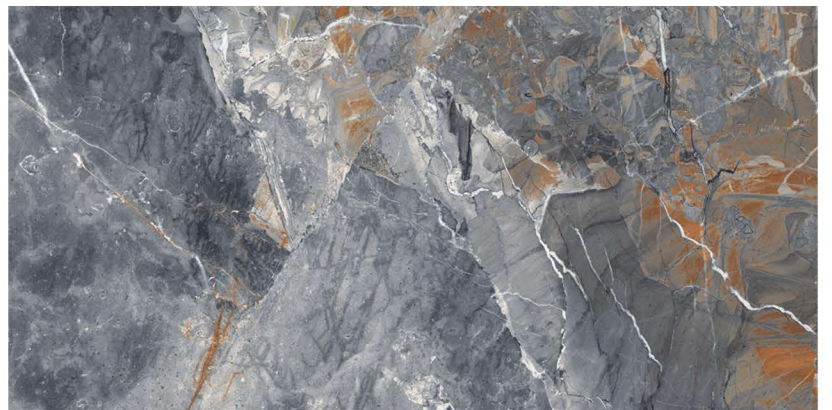

600x1200mm
Random : 04

Finish : HI-Glossy

TREVERTINO NATURAL BROWN

600x1200mm
Random : 04

Finish : HI-Glossy

WONDER GRIGIO

600x1200mm
Random : 04

Finish : HI-Glossy