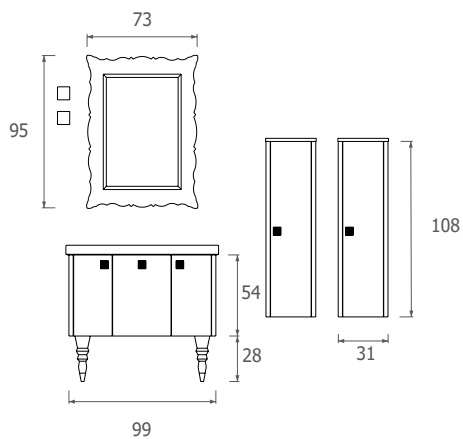

Colore composizione:
Bianco lucido.
Materiali:
Pannello idrorepellente W100 cat. "A", cassette con sponde carenate blumotion di serie.
Top:
Consolle Decò in ceramica cm 100.

Color Composition:
Gloss white.
Materials:
Category A W100 water-repellant panels, drawers with streamlined "blumotion" series edges.
Top:
Console counter with integrated ceramic Decò basin, 100 cm.