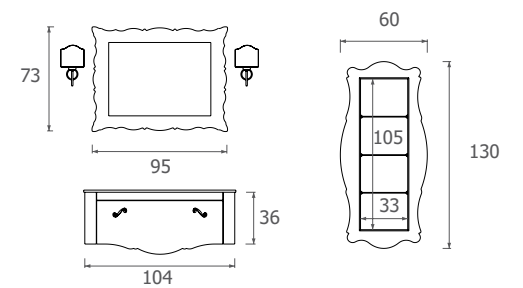

Colore composizione:

Nero lucido.

Materiali:

I frontali e le fiancate sono realizzati in multistrato curvato, piedini in massello e strutture interne in pannello idrorepellente, cassetti con sponde carenate blumotion di serie.

Top:

Top in cristallo integrato extrachiaro 15 mm rivestito in foglia oro.

Color Composition:

Gloss Black.

Materials:

Cabinet fronts and sides are of curved plywood, with solid wood feet, and internal structure is of water-repellant panels, drawers with streamlined "blumotion" series edges.

Top:

Integrated extra light glass top finished with gold leaf, 15 mm.