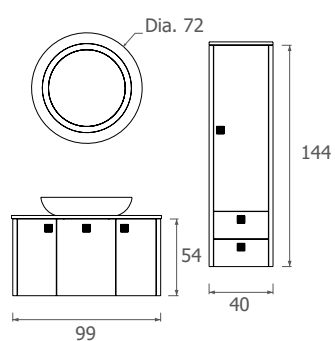

Colore composizione:

Beige perlato lucido.

Materiali:

Pannello idrorepellente W100 cat. "A", cassetti con sponde carenate blumotion di serie.

Top:

Cristallo extrachiaro 15 mm argento metal con lavabo ad appoggio softly.

Specchiera:

Retroilluminata round con interruttore a sfioro.

Color Composition:

Pearly beige gloss.

Materials:

Category A W100 water-repellant panels, drawers with streamlined "blumotion" series edges.

Top:

Extra light steel grey glass, 15 mm, with "Softly" countertop basin.

Mirror:

Round, back-lit with light touch switch.