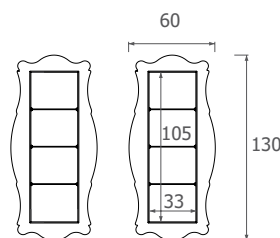

Colore composizione:
Bianco lucido.

Materiali:

I frontali e le fiancate sono realizzati in multistrato curvato, piedini in massello e strutture interne in pannello idrorepellente, cassetti con sponde carenate blumotion di serie.

Top:

Top in cristallo integrato float 15 mm nero.

Color Composition:
Gloss white.

Materials:

Cabinet fronts and sides are of curved plywood, with solid wood feet, and internal structure is of water-repellant panels, drawers with streamlined "blumotion" series edges.

Top:

Integrated black float glass basin, 15 mm.