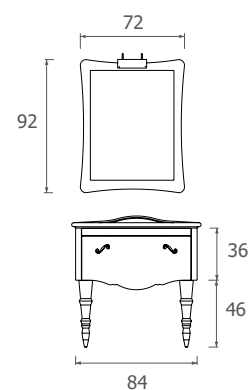

Top:

Integral counter incorporating Decò classic 90 cm ceramic basin.