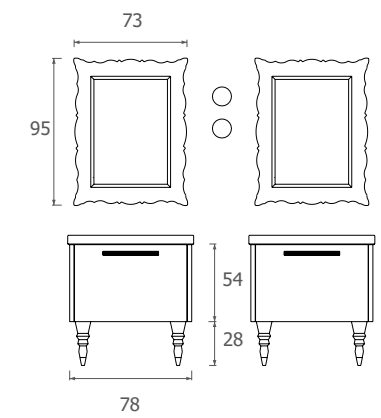

Colore composizione:
Bianco e rosso porpora lucido.
Materiali:
Pannello idrorepellente W100 cat. "A", cassetti con sponde carenate blumotion di serie.
Top:
Consolle Decò in ceramica cm 80.

Color Composition:
White and Porphyry red glos.
Materials:
Category A W100 water-repellant panels, drawers with streamlined "blumotion" series edges.
Top:
Ceramic Decò console 80 cm.