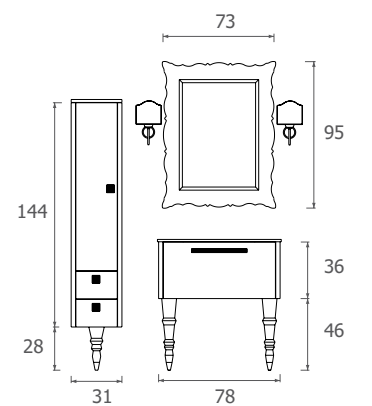

Color Composition:

Gloss black and gold leaf.

Materials:

Category A W100 water-repellant panels, drawers with streamlined "blumotion" series edges.

Top:

Integrated extra light glass backed with gold leaf.

D 17
D 17