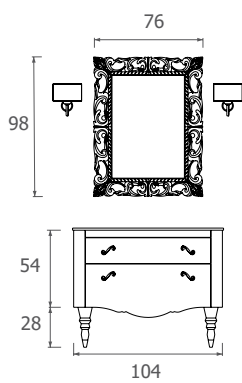

Colore composizione:
Bianco lucido.

Materiali:

I frontali e le fiancate sono realizzati in multistrato curvato, piedini in massello e strutture interne in pannello idrorepellente, cassetti con sponde carenate blumotion di serie.

Top:

Top in cristallo integrato float 15 mm nero.

Color Composition:
Gloss white.

Materials:

Cabinet fronts and sides are of curved plywood, with solid wood feet, and internal structure is of water-repellant panels, drawers with streamlined "blumotion" series edges.

Top:

Integrated black float glass basin, 15 mm.