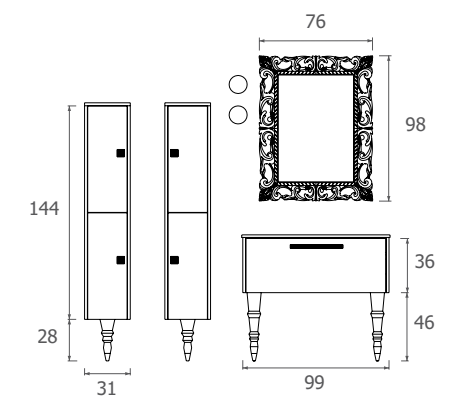

Top:

Top in cristallo integrato float 15 mm nero.

Color Composition:

Black gloss and silver leaf.

Materials:

Category A W100 water-repellant panels, drawers with streamlined "blumotion" series edges.

Top:

Integrated black float glass, 15 mm.