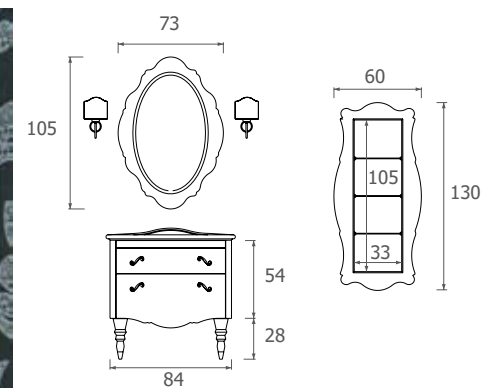

Colore composizione:

Fucsia perlato lucido.

Materiali:

I frontali e le fiancate sono realizzati in multistrato curvato, piedini in massello e strutture interne in pannello idrorepellente, cassetti con sponde carenate blumotion di serie.

Top:

Consolle in ceramica integrale Decò classic cm 90.

Color Composition:

Pearly pink gloss.

Materials:

Cabinet fronts and sides are of curved plywood, with solid wood feet, and internal structure is of water-repellant panels, drawers with streamlined "blumotion" series edges.

Top:

Integral counter incorporating Decò classic 90 cm ceramic basin.