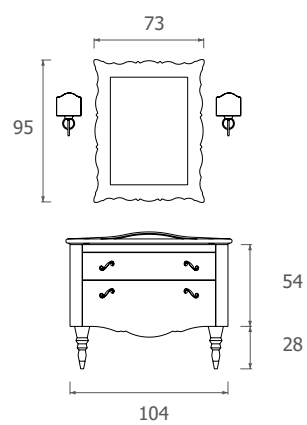

Top:

Decò classic 110 cm. console ceramic basin.