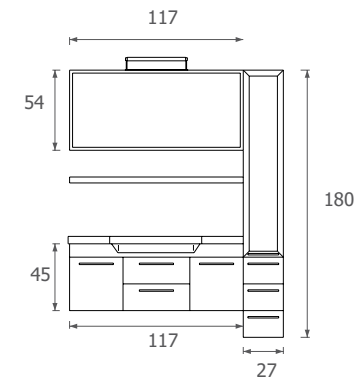

"Lazio" blue technical marble top with semi-recessed standard basin.

**Mirror:**

Mirror with decorated fused glass frame and "Form" model G9 rated lights.

F 40  
F 40

**Colore composizione:**

Rovere moro (Finitura di base).