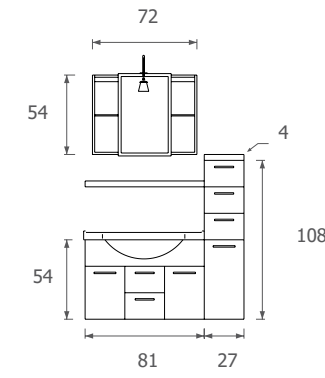

**Color composition:**

Honey Oak (Special finish).

**Materials:**

Water-proof W100 Category "A" panels.

**Top and washbasin:**

Flush-fitting ceramic console top 73 cm.

**Mirror:**

Mirror with solid wood frame and "Cassiopea" model halogen light.