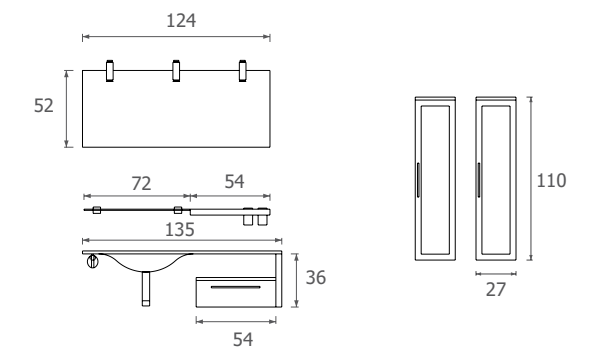

Colore composizione:
Rovere chiaro (Finitura di base).

Materiali:
Pannelli idrorepellenti W100 di categoria "A".

Top e lavabo:
Top cristallo integrato "Float" trasparente con vasca rettangolare.

Specchiera:
Specchio a filo lucido e lampade al G9 mod. "Form".

Color composition:
Light Oak (Standard finish).

Materials:
Water-proof W100 Category "A" panels.

Top and washbasin:
Counter of transparent "Float" glass with integral rectangular basin.

Mirror:
Frameless mirror with G9 rated "Form" model lights.