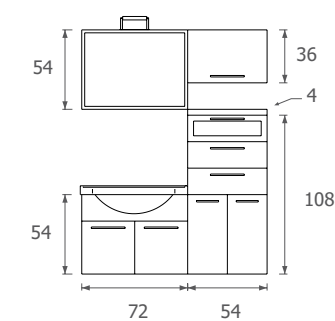

**Top and washbasin:**

Metallic copper extra-light integral glass top with "Gea 90" under-counter basin.

**Mirror:**

Mirror with solid wood frame and "Genius" model halogen light.

G 19  
G 19

**Colore composizione:**