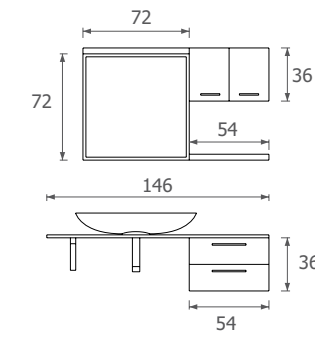

Colore composizione:

Rovere chiaro (Finitura di base).

Materiali:

Pannelli idrorepellenti W100 di categoria "A" impiallacciati rovere precomposto.

Top e lavabo:

Top in quarzo resina Starlight "Sapphire" e lavabo ad appoggio "Luna".

Specchiera:

Specchio con cornice in legno massello e pensilina con faretto alogeni.

Color composition:

Light Oak (Standard finish).

Materials:

Water-proof W100 Category "A" panels.

Top and washbasin:

Counter in "Starlight Sapphire" quartz resin and "Luna" counter-top basin.

Mirror:

Mirror with solid wood frame and canopy with halogen spotlights.