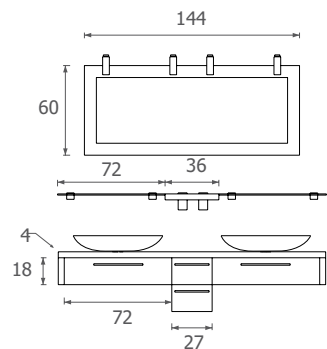

Oak-veneered wood top with round, steel-finished "Planus" ceramic basin.

**Mirror:**

Mirrored medicine cabinet G9 rated "Extreme 40" model lights.

F 120  
F 120

**Colore composizione:**

Basi p/lavabo Bianco panna lucido (Finitura speciale) top e cassetti centrali rovere moro (Finitura di base).