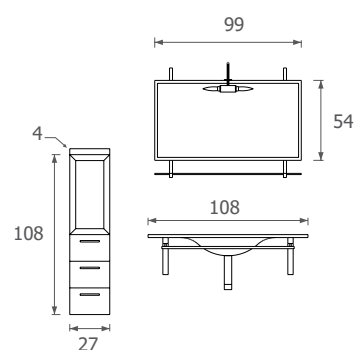

G 14

Colore composizione:

Rovere chiaro (Finitura di base).

Materiali:

Pannelli idrorepellenti W100 di categoria "A" impiallacciati rovere precomposto.

Top e lavabo:

Top in cristallo integrato "Float" trasparente.

Specchiera:

Specchio con cornice in legno massello e staffe, lampada alogena mod. "Ninfeo".

Color composition:

Light Oak (Standard finish).

Materials:

Water-proof W100 Category "A" panels.

Top and washbasin:

Clear "Float" glass top with integral basin.

Mirror:

Mirror with solid wood frame and brackets, "Ninfeo" model halogen light.