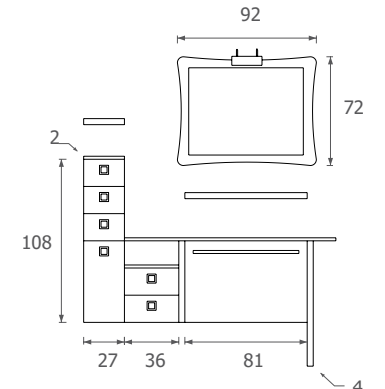

**Top and washbasin:**  
"Savana" technical marble top with universal under-counter basin.

**Mirror:**  
Mirror with decorated fused glass frame, G9 rated "Dafne" model lights.

Design  
Studio Legnobagno