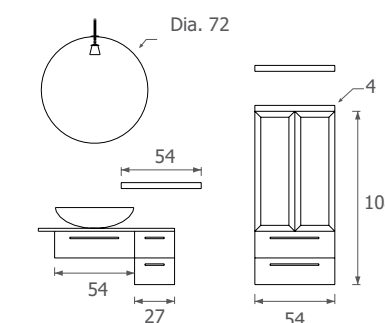

Colore composizione:

Rovere moro (Finitura di base).

Materiali:

Pannelli idrorepellenti W100 di categoria "A" impiallacciati rovere precomposto.

Top e lavabo:

Top in marmo tecnico bianco polare e lavabo in cristallo ovale.

Specchiera:

Specchiera rotonda a filo lucido con lampada alogena "Domino".

Color composition:

Dark Oak (Standard finish).

Materials:

Water-proof W100 Category "A" panels.

Top and washbasin:

Polar white technical marble top with oval glass basin.

Mirror:

Round frameless mirror with "Domino" halogen light.