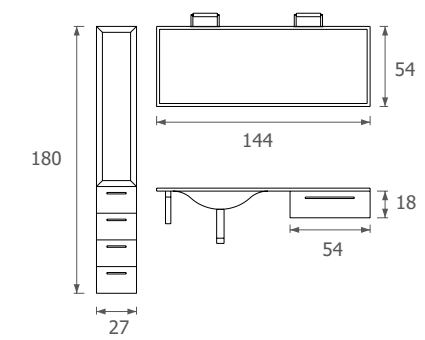

**Materials:**

Water-proof W100 Category "A" panels.

**Top and washbasin:**

Top in oak-veneered composite, "Prado" model counter-top basin.

**Mirror:**

Round frameless mirror with "Domino" model halogen light.