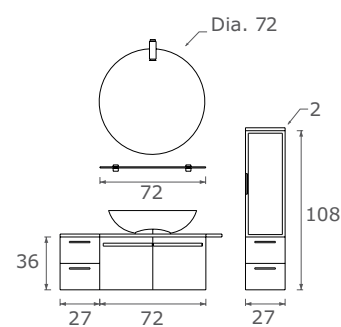

G 207

Colore composizione:

Base p/lavabo Rovere moro (Finitura di base), il resto rovere moro e bianco lucido (Finitura speciale).

Materiali:

Frontali curvi in multistrato curvato impiallacciato rovere pre-composto il resto è realizzato con pannelli idrorepellenti W100 di categoria "A" impiallacciati rovere.

Top e lavabo:

Top in marmo tecnico bianco polare con lavabo ad appoggio "Fuori 2".

Specchiera:

Specchiera rotonda a filo lucido con faretto mod. "Form" con lampada al G9.

Color composition:

Dark Oak basin support (Standard finish), the rest Dark Oak and gloss white (Special finish).

Materials:

Curved fronts of composite oak-veneered curved plywood and the rest of oak-veneered, water-proof W100 Category "A" panels.

Top and washbasin:

Polar white technical marble top, with "Fuori 2" counter-top basin.

Mirror:

Round frameless mirror and G9 rated "Form" model light.