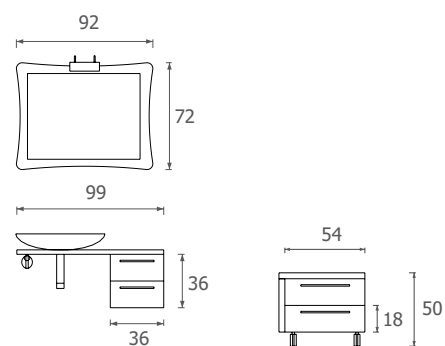

F 50
F 50

Colore composizione:

Rovere moro e chiaro (Finitura di base).

Materiali:

Pannelli idrorepellenti W100 di categoria "A" impiallacciati rovere precomposto.

Top e lavabo:

Top marmo travertino anticato spessore 3 cm e lavabo in ceramica "Planus ovale bucciato".

Specchiera:

Specchio con cornice in massello verniciata rame e lampada al G9 mod. "Dafne".

Color composition:

Dark and light Oak (Standard finish).

Materials:

Water-proof W100 Category "A" panels.

Top and washbasin:

Top of antiqued travertine marble, 3 cm. thick, and "Planus" textured oval ceramic basin.

Mirror:

Mirror with solid wood frame with painted copper finish, G9 rated "Dafne" model lights.