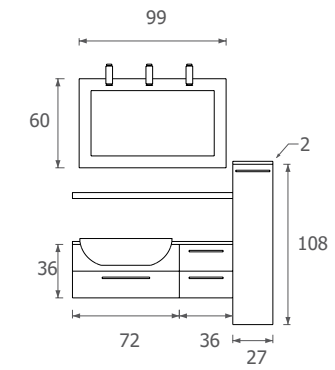

F 20
F 20

Colore composizione:

Rovere chiaro (Finitura di base).

Materiali:

Pannelli idrorepellenti W100 di categoria "A" impiallacciati rovere precomposto.

Top e lavabo:

Top marmo tecnico blu lazio e lavabo semincasso standard.

Specchiera:

Specchio con cornice in vetro fuso decorato e lampada al G9 mod. "Form".

Color composition:

Light Oak (Standard finish).

Materials:

Water-proof W100 Category "A" panels.

Top and washbasin:

"Lazio" blue technical marble top with semi-recessed standard basin.

Mirror:

Mirror with decorated fused glass frame and "Form" model G9 rated lights.