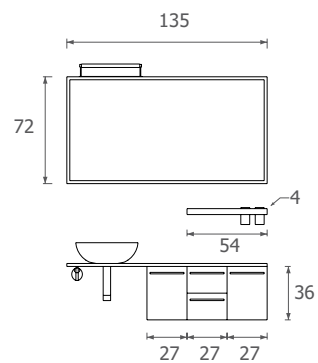

F 60
F 60

Colore composizione:

Rovere moro e bianco panna lucido (Finitura speciale).

Materiali:

Pannelli idrorepellenti W100 di categoria "A".

Top e lavabo:

Top marmo tecnico giallo sole e lavabo ad appoggio in cristallo quadro.

Specchiera:

Specchio con cornice in massello verniciata rame e lampada al G9 mod. "Extreme 40".

Color composition:

Dark Oak and cream white gloss (Special finish).

Materials:

Water-proof W100 Category "A" panels.

Top and washbasin:

Sun-yellow technical marble top with square crystal counter-top basin.

Mirror:

Mirror with solid wood frame with painted copper finish, G9 rated "Extreme 40" model lights.