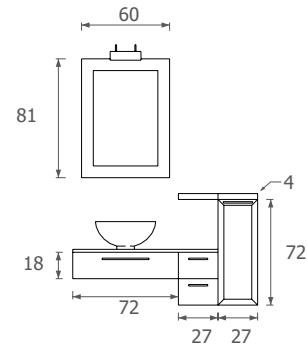

F 10
F 10

Colore composizione:

Rovere moro e grigio metal opaco (Finitura di base).

Materiali:

Pannelli idrorepellenti W100 di categoria "A" impiallacciati rovere precomposto.

Top e lavabo:

Top marmo carrara e lavabo in ceramica "Planus tondo" in finitura acciaio.

Specchiera:

Specchio con cornice in vetro fuso decorato e lampada al G9 mod. "Dafne".

Color composition:

Base unit in satin metallic grey and dark oak (Standard finish) Flanking units in dark oak (Standard finish).

Materials:

Oak veneered composite, water-proof W100 Category "A" panels

Top and washbasin:

Carrara marble top and "Planus" round ceramic basin with steel finish.

Mirror:

Mirror with decorated fused glass frame and "Dafne" model G9 rated lights.