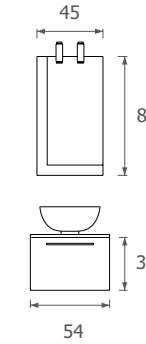

F 01
F 01

Colore composizione:

Rovere chiaro e moro (Finitura di base).

Materiali:

Pannelli idrorepellenti W100 di categoria "A" impiallacciati rovere precomposto.

Top e lavabo:

Top marmo travertino antichizzato e lavabo in ceramica "Planus tondo" in finitura acciaio.

Specchiera:

Specchio con cornice in vetro fuso decorato e lampade al G9 mod. "Form".

Color composition:

Light and Dark Oak (Standard finish).

Materials:

Water-proof W100 Category "A" panels.

Top and washbasin:

Counter of antiqued travertine marble and "Planus" round ceramic basin with steel finish.

Mirror:

Mirror with decorated fused glass frame and G9 rated "Form" model lights.

Alternativa con lavabo in cristallo quadro / Also available with square glass basin