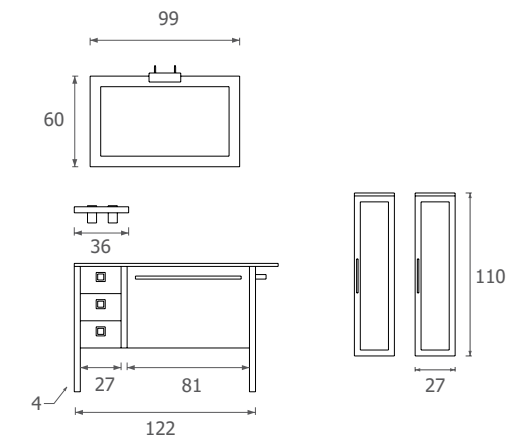

**Materials:**

Water-proof W100 Category "A" panels, curved fronts of plywood.

**Top and washbasin:**

Top in Starlight "Grey", "Luna" under-counter basin.

**Mirror:**

Mirror with solid wood frame and G9 rated "Extreme 40" model lights.