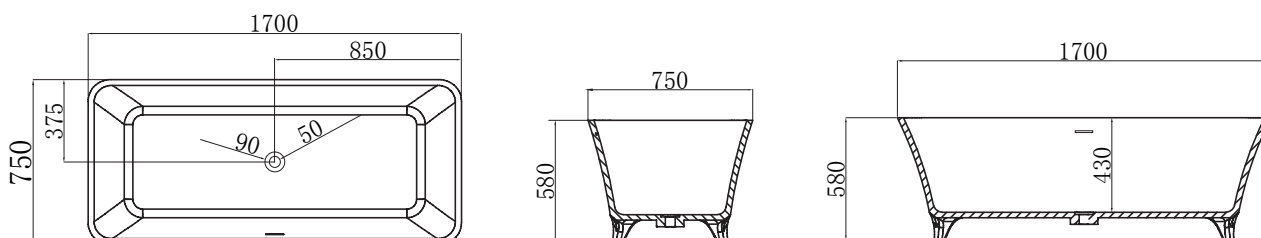

BAROS

VASCA FREE-STANDING IN "ARTIFICIAL STONE"

CARATTERISTICHE

- VASCA FREE-STANDING IN ARTIFICIAL STONE
- COLORE BIANCO MATT LISCIO

COMPLETO DI:

- PILETTA CLIK-CLAK COVER IN ARTIFICIAL STONE

NOTA ESCLUSO DI RUBINETTERIA

ARTICOLO	PESO (Kg)	DIMENSIONI (cm)	PREZZO (€)
> BAROS_ASTBA170	144	170 x 75 x 58	4.341,00

PER OGNI 2 ARTICOLI, ULTERIORE EXTRA