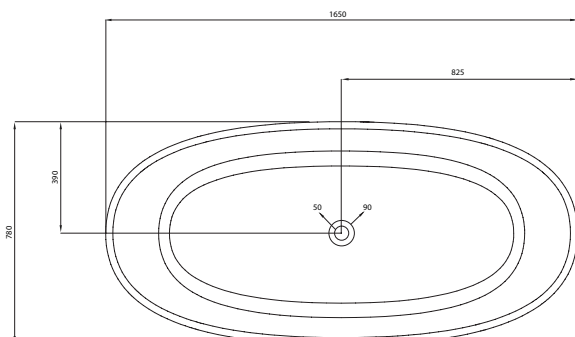

HULHULÈ

VASCA FREE-STANDING IN "ARTIFICIAL STONE"

CARATTERISTICHE

- VASCA FREE-STANDING IN ARTIFICIAL STONE
- COLORE BIANCO MATT LISCIO

COMPLETO DI:

- PILETTA CLIK-CLAK COVER IN ARTIFICIAL STONE

NOTA

ESCLUSO DI RUBINETTERIA

ARTICOLO	PESO (Kg)	DIMENSIONI (cm)	PREZZO (€)
> HULHULÈ_ASTHU165	153	165 x 78 x 58	3.785,00

PER OGNI 2 ARTICOLI, ULTERIORE EXTRA