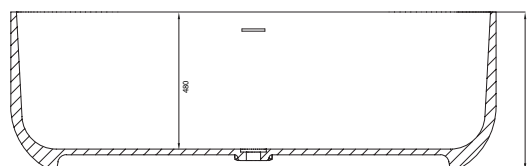

GANGEHI

VASCA FREE-STANDING IN "ARTIFICIAL STONE"

CARATTERISTICHE

- VASCA FREE-STANDING IN ARTIFICIAL STONE
- COLORE BIANCO MATT LISCIO

COMPLETO DI:

- PILETTA CLIK-CLAK COVER IN ARTIFICIAL STONE

NOTA

ESCLUSO DI RUBINETTERIA

ARTICOLO	PESO (Kg)	DIMENSIONI (cm)	PREZZO (€)
> GANGEHI_ASTGA170	195	170 x 75 x 585	4.236,00

PER OGNI 2 ARTICOLI, ULTERIORE EXTRA