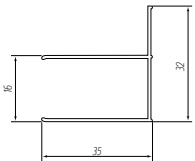

ix-BOX
SHOWER
black edition