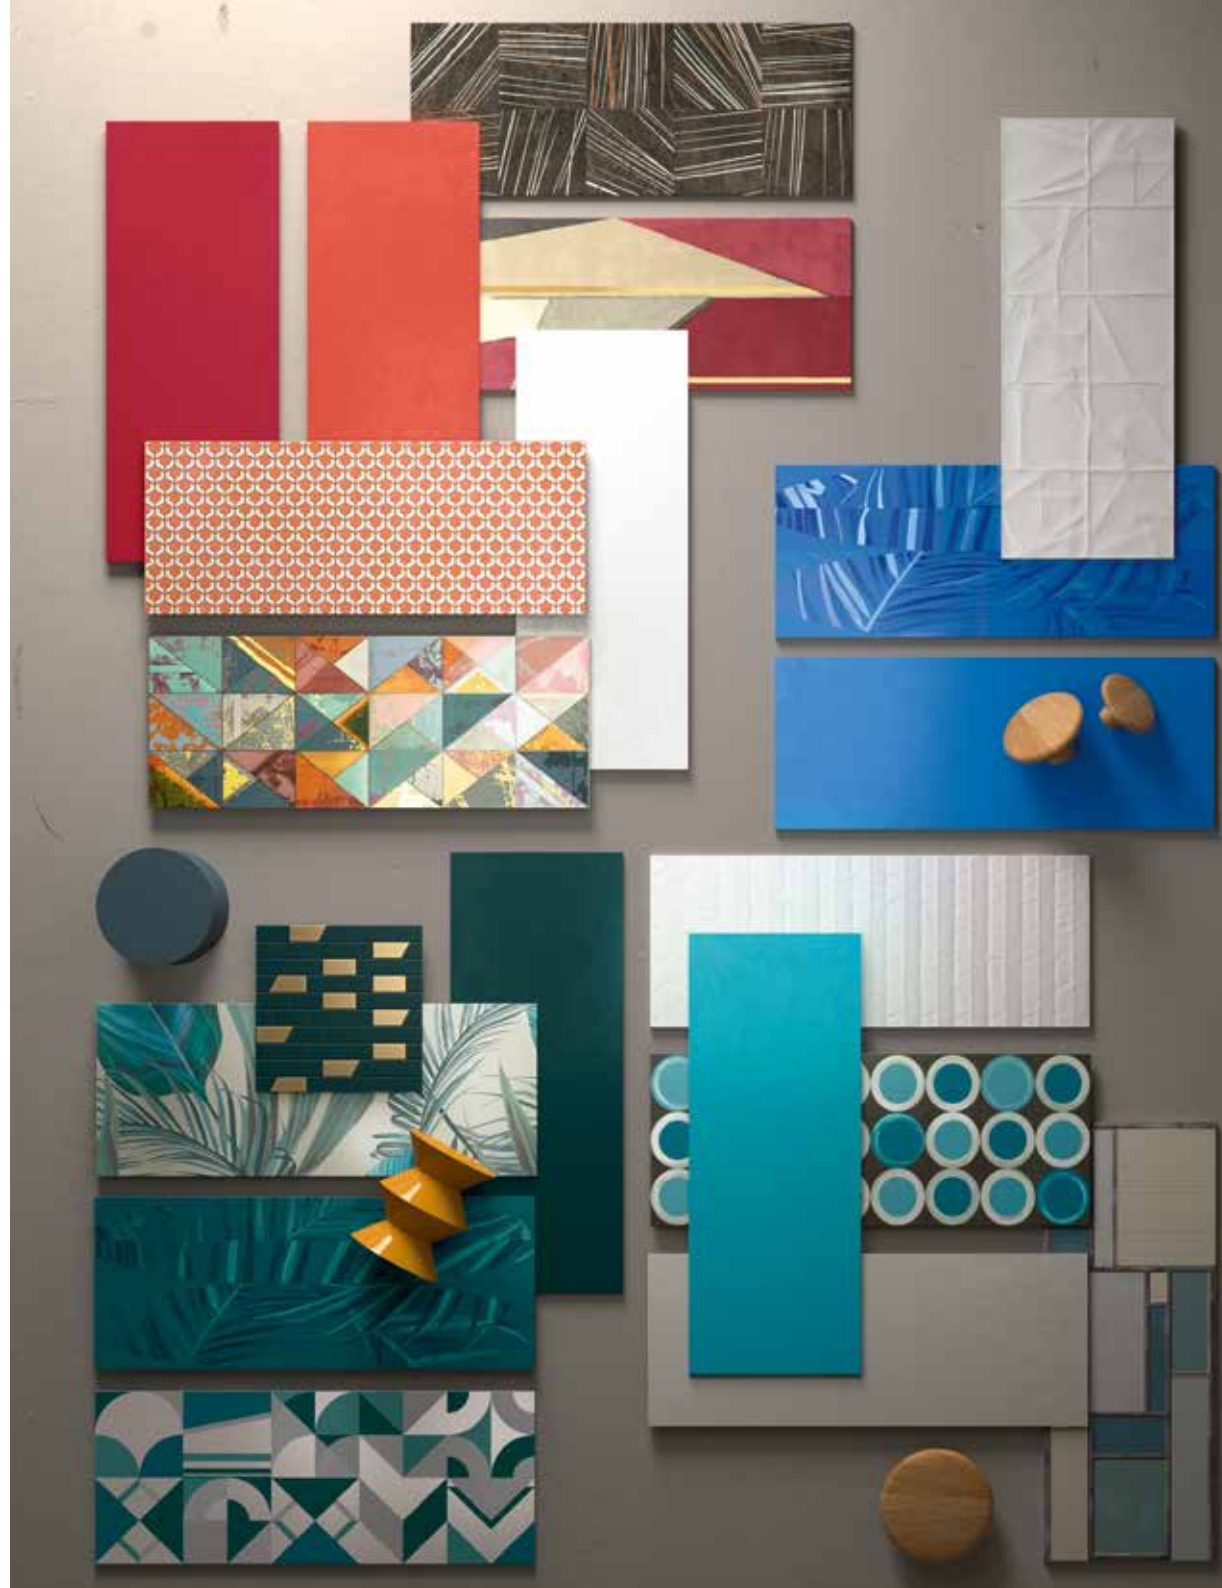

La creatività diventa stile e sublima nella materia ceramica le tonalità vibranti, intense come le emozioni, che dipingono il design contemporaneo. Hub propone elementi grafici originali, intreccia ispirazioni naturali e suggestioni visive eclettiche, attraverso segni puliti, talvolta asimmetrici. Naxos ha creato con Hub una collezione versatile che concentra i colori audaci del nostro tempo e il desiderio di unicità, capace di superare ogni moda e dettare nuove tendenze.

Creativity becomes style, transferring to the tile the vibrant colours of contemporary design with all their emotional intensity. Hub presents original graphical elements, combining natural inspirations and eclectic visual impressions in clean, sometimes asymmetrical patterns. With Hub, Naxos has created a versatile collection condensing the bold colours of our modern age and the desire for uniqueness, to move beyond the whims of fashion and create new trends.

7 COLORI COLOURS

RIVESTIMENTI IN PASTA BIANCA RETTIFICATI

WHITE BODY WALL TILES RECTIFIED

31,2 x 79,7 cm
12,3" x 31,4"

WATCH THE VIDEO

PAVIMENTI IN GRES FINE PORCELLANATO RETTIFICATI

FINE PORCELAIN STONEWARE FLOORS RECTIFIED

60 x 60 cm
24" x 24"

20 x 120 cm
7,9" x 47"