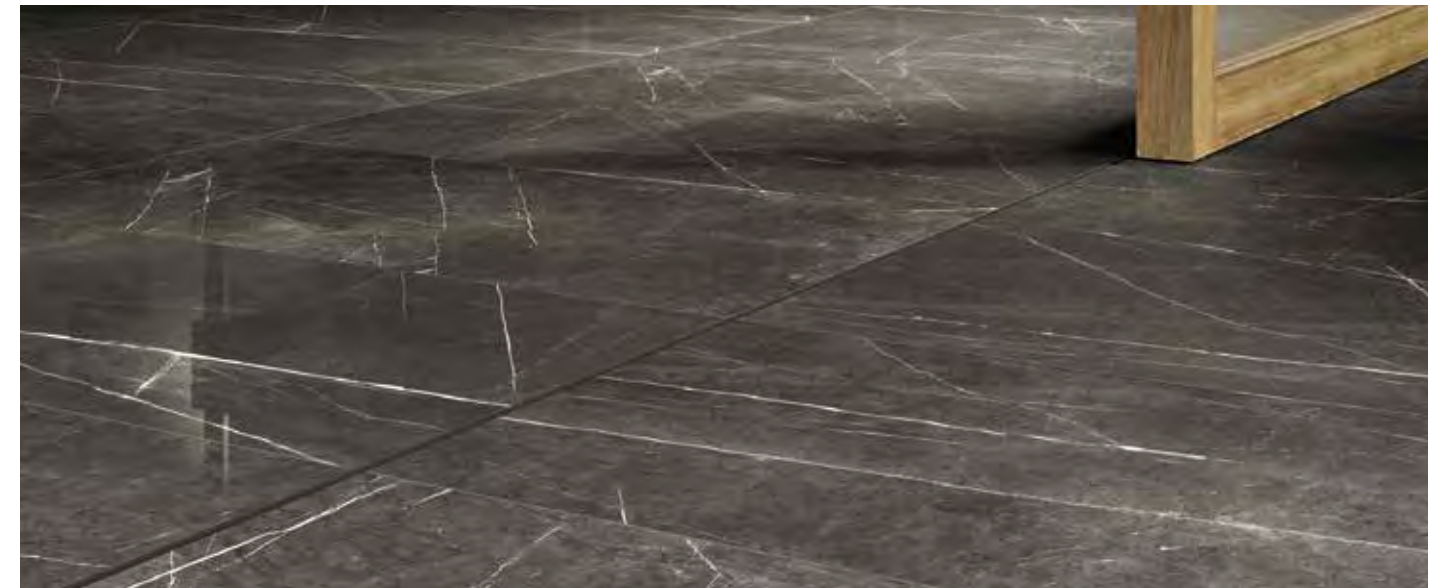

pezzi speciali / SPECIAL TRIMS / PIECES SPECIALES / SONDERSTÜCKE

		BATTISCOPA CRYSTAL RETT. (SMUSS. ARTIGIANALE) 7,2x120 - 2,8"x48" PZ/163 BOX/8	BATTISCOPA MATT RETT. (SMUSS. ARTIGIANALE) 8x60 - 3"x24" PZ/88 BOX/15	BATTISCOPA CRYSTAL RETT. (SMUSS. ARTIGIANALE) 8x60 - 3"x24" PZ/100 BOX/15
LILIUM	COD. 0041988		COD. 0041983	COD. 0041985
NEBULA	COD. 0041989		COD. 0041984	COD. 0041986
TENEBRAE	COD. 0041990		-	COD. 0041987

imballaggio / PACKING / CONDITIONNEMENT / VERPACKUNG

FORMATO SIZE FORMAT FORMAT	SPESSORE THICKNESS EPAISSEUR STÄRKE	PEZZI/SC PCS/BOX PCS/CTN STCK/KART	M²/SC M²/BOX M²/CTN M²/KART	KG/SC KG/BOX KG/CTN KG/KART	SC/EUROPAL. BOX EUROPAL. CTN/EUROPAL KART/EUROPAL.	M²/EUROPAL. M²/EUROPAL. M²/EUROPAL. M²/EUROPAL.	KG/EUROPAL. KG/EUROPAL. KG/EUROPAL. KG/EUROPAL.
120x120 RETT.	10	2	2,88	66,55	18	51,84	1.197,9
60x120 RETT.	10,5	2	1,44	33,50	30	43,20	1.005
60x60 RETT.	10	3	1,08	24,30	40	43,20	972
30x60 RETT.	10	6	1,08	24,30	40	43,20	972
30x60 MATT RETT.	9,5	7	1,26	23,35	40	50,40	934
10x30 RETT.	10	30	0,90	18,50	36	32,40	666
2.0 60x120 RETT.	20	1	0,72	32,00	32	23,04	1.024

pezzi speciali Disponibili in tutti i colori. Per maggiori informazioni consultare il nostro catalogo 2.0 oppure il nostro sito www.polis.it

TRIM PIECES available in all colours. For more information, see our catalogue 2.0 or visit the www.polis.it website.

PIECES SPECIALES disponibles dans toutes les couleurs. Pour de plus amples renseignements, veuillez consulter notre Catalogue 2.0 ou notre portail www.polis.it

Die SONDERSTÜCKE sind in allen Farben verfügbar. Für weitere Informationen, siehe bitte unseren Katalog 2.0 oder unsere Website www.polis.it

 GRADINO COSTA RETTA 40x120x2 - 16"x48" x0,8" PZ/230	 GRADINO CUBO LINEARE 40x120x4x4 - 12"x48"x1,6"x1,6" PZ/240	 GRADINO CUBO ANGOLARE 40x120x4x4 - 12"x48"x1,6"x1,6" PZ/350	 GRADONE COVER 30x120 - 12"x48" PZ/515 60x120 - 24"x48" PZ/235	 GRADONE COVER INTERNO (DX-SX) 30x120 - 12"x48" CP/355 60x120 - 24"x48" CP/365	 GRADONE COVER ESTERNO (DX-SX) 30x120 - 12"x48" CP/355 60x120 - 24"x48" CP/365	 GRADONE ROUND 30x120 - 12"x48" PZ/228 60x120 - 24"x48" PZ/229
 GRADONE ROUND ESTERNO (DX-SX) 30x120 - 12"x48" CP/240 60x120 - 24"x48" CP/355	 GRADONE ROUND INTERNO (DX-SX) 30x120 - 12"x48" CP/240 60x120 - 24"x48" CP/355	 TOP ROUND 30x120 - 12"x48" PZ/515	 ELEMENTO A L 30x120x5 - 12"x48"x2" PZ/226	 ANGOLO ELEMENTO A L 30x30x5 - 12"x12"x2" PZ/210	 GRIGLIA 30x60 - 12"x24" PZ/228	 GRIGLIA (DX-SX) 30x60 - 12"x24" CP/365

pz. = costo al pezzo / Price per piece / Prix à la pièce / Preis pro Stück

cp. = costo alla composizione / Price per set / Prix pour la composition / Preis pro Compositoio