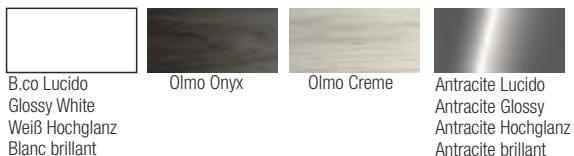

Finiture/colours/Farben/finitions CALIPSO