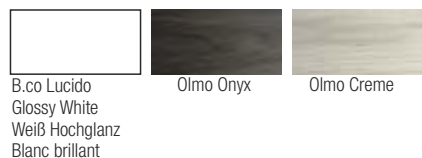

Finiture/colours/Farben/finitions FASHION