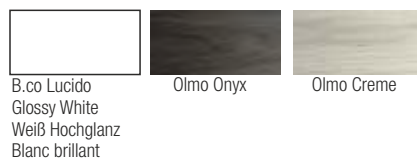

Finiture/colours/Farben/finitions MALIBU