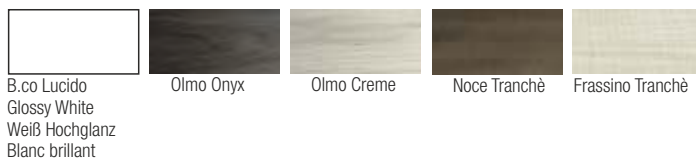

Finiture/colours/Farben/finitions XL