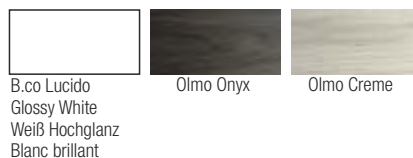

Finiture/colours/Farben/finitions FASHION