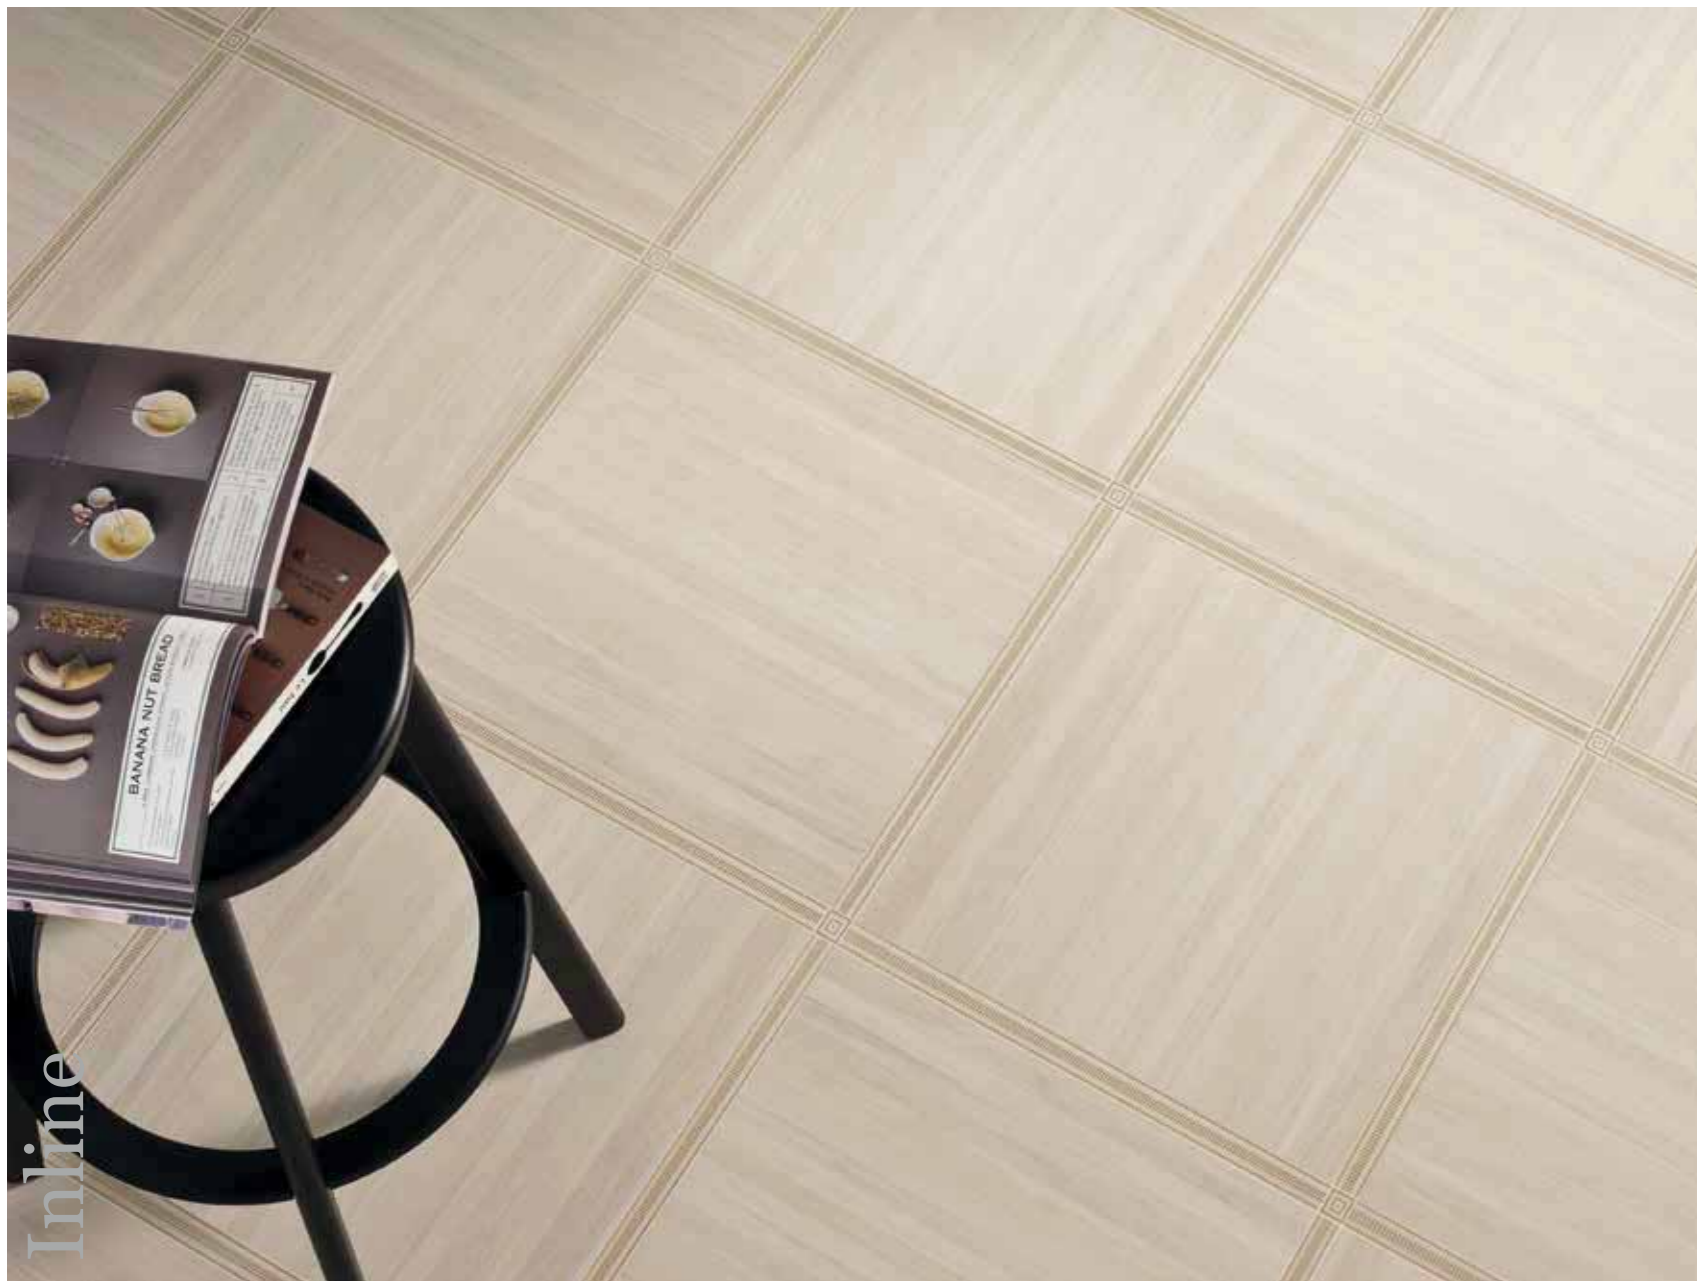

RETTIFICATO

Formati
Formats

60x60
23,6"x23,6"

30x60
11,8"x23,6"

15x60
5,9"x23,6"

Choko 15x60

Inline

White 60x60 - Decoro Line