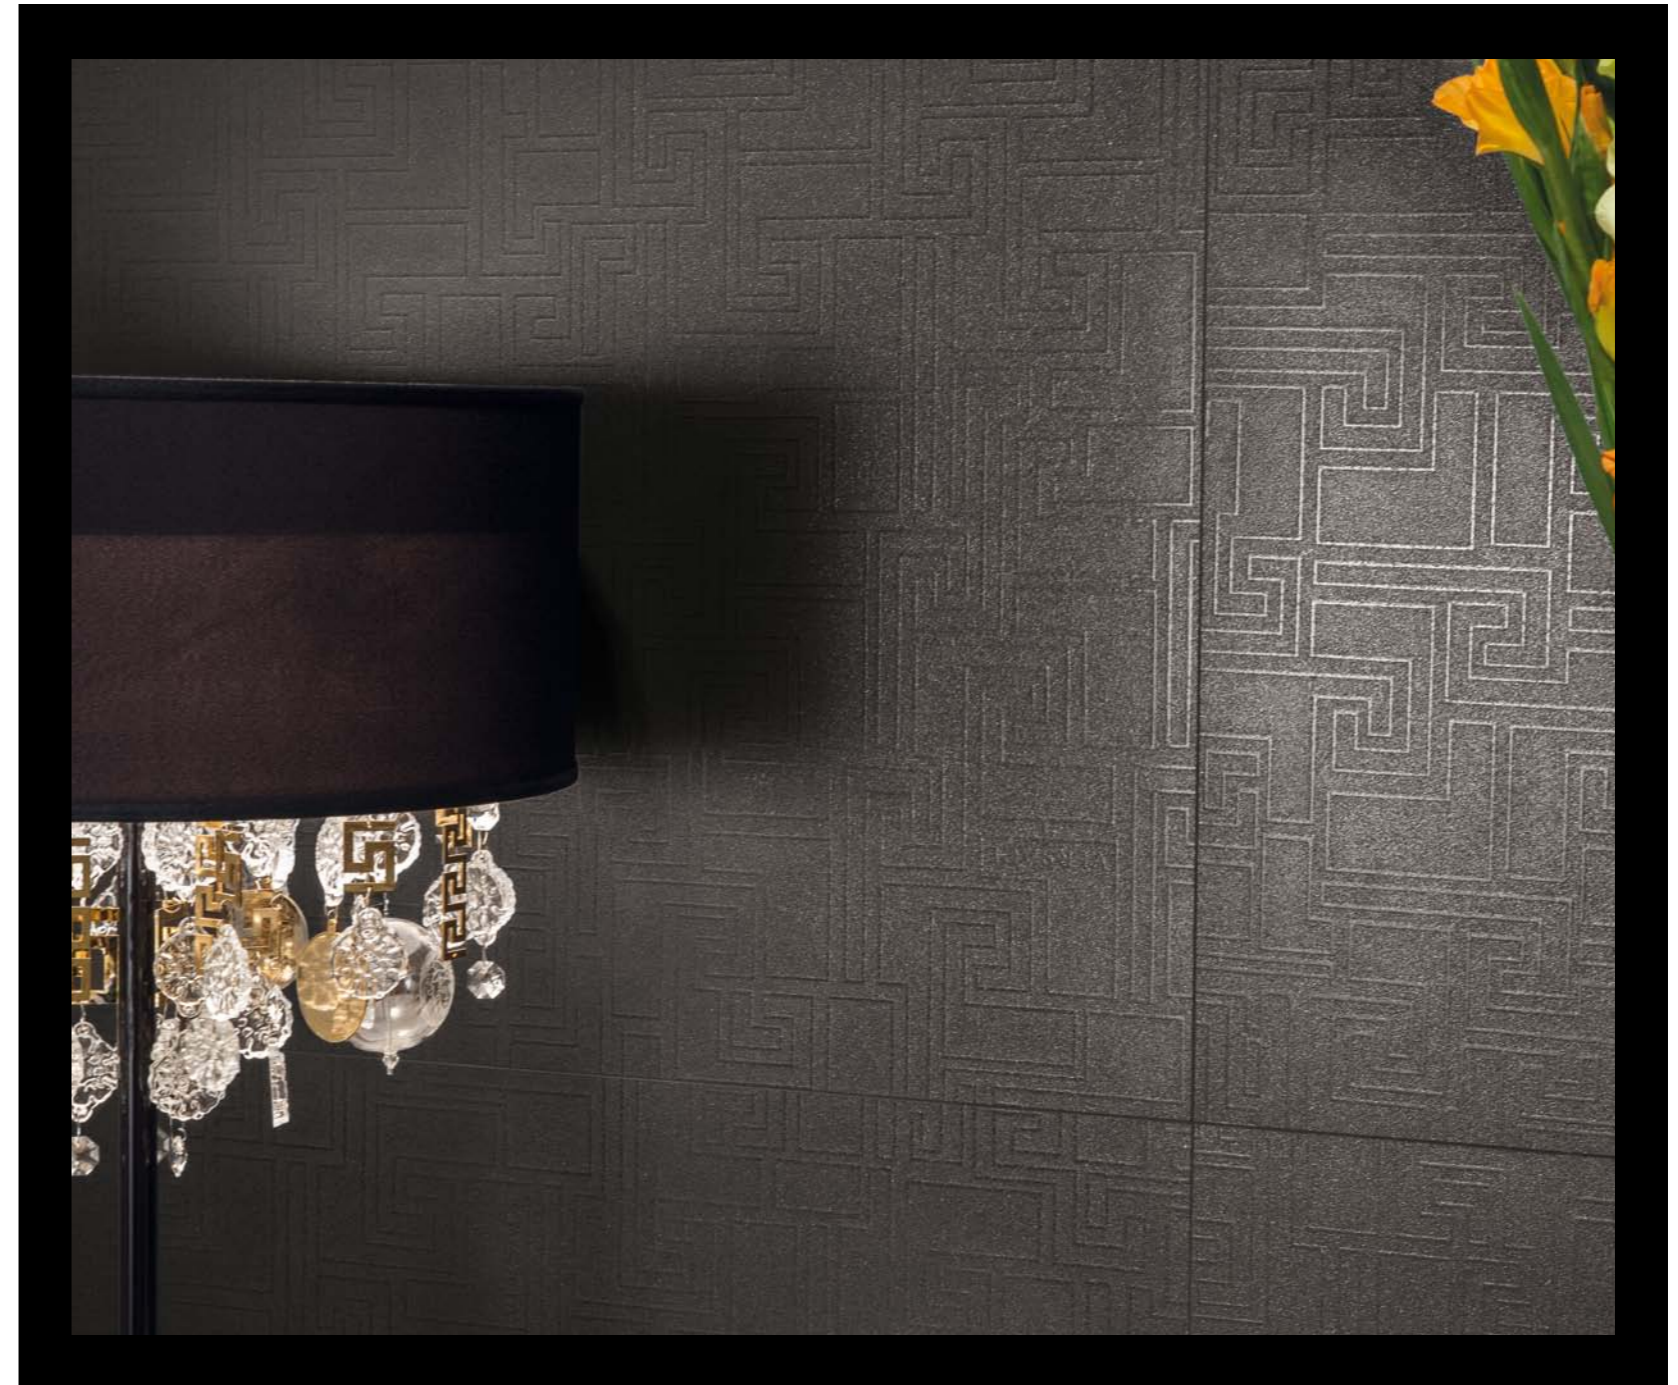

HERMITAGE
NERO GRECA
78,9 x 78,9