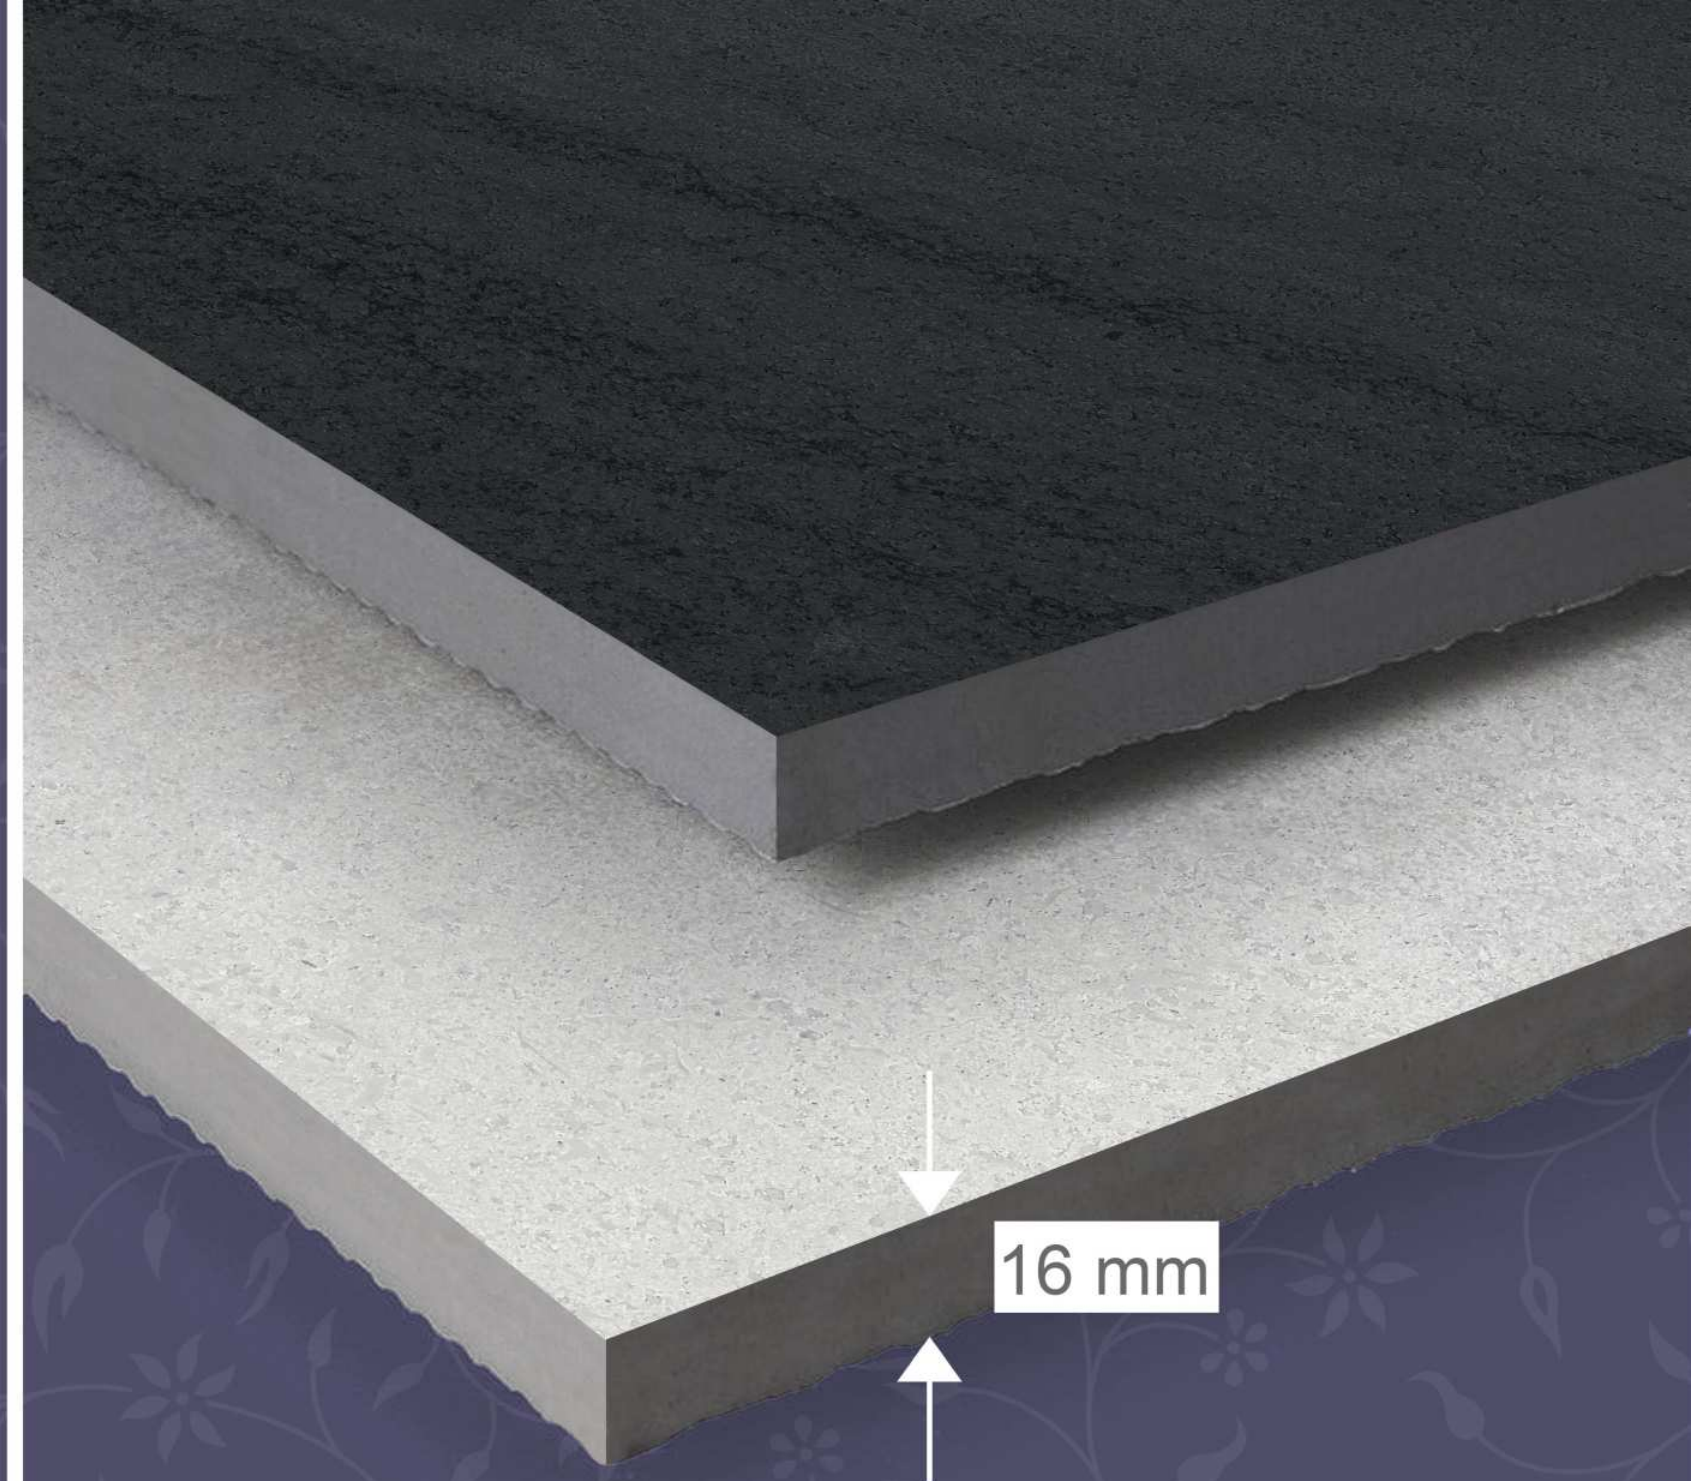

SV Shading variation

ABCD Different skill-screen effects

SR Scratch resistance

WA Water absorption

RS Resistance to stains

PF Punch Finish

PL Plain Finish

ONE OF THE OUTSTANDING PRODUCTS FROM OUR COMPANY. AN EXCLUSIVE LARGE-FORMAT FLOOR TILES WHICH HAS BEEN THOUGHT UP FOR THOSE SURFACES THAT LOOK FOR AN OPTICAL CONTINUITY AND GREATER SPACIOUSNES. WE PROVIDES ANY PROJECT WITH SOLUTIONS THROUGH ITS FOR FINISHED.