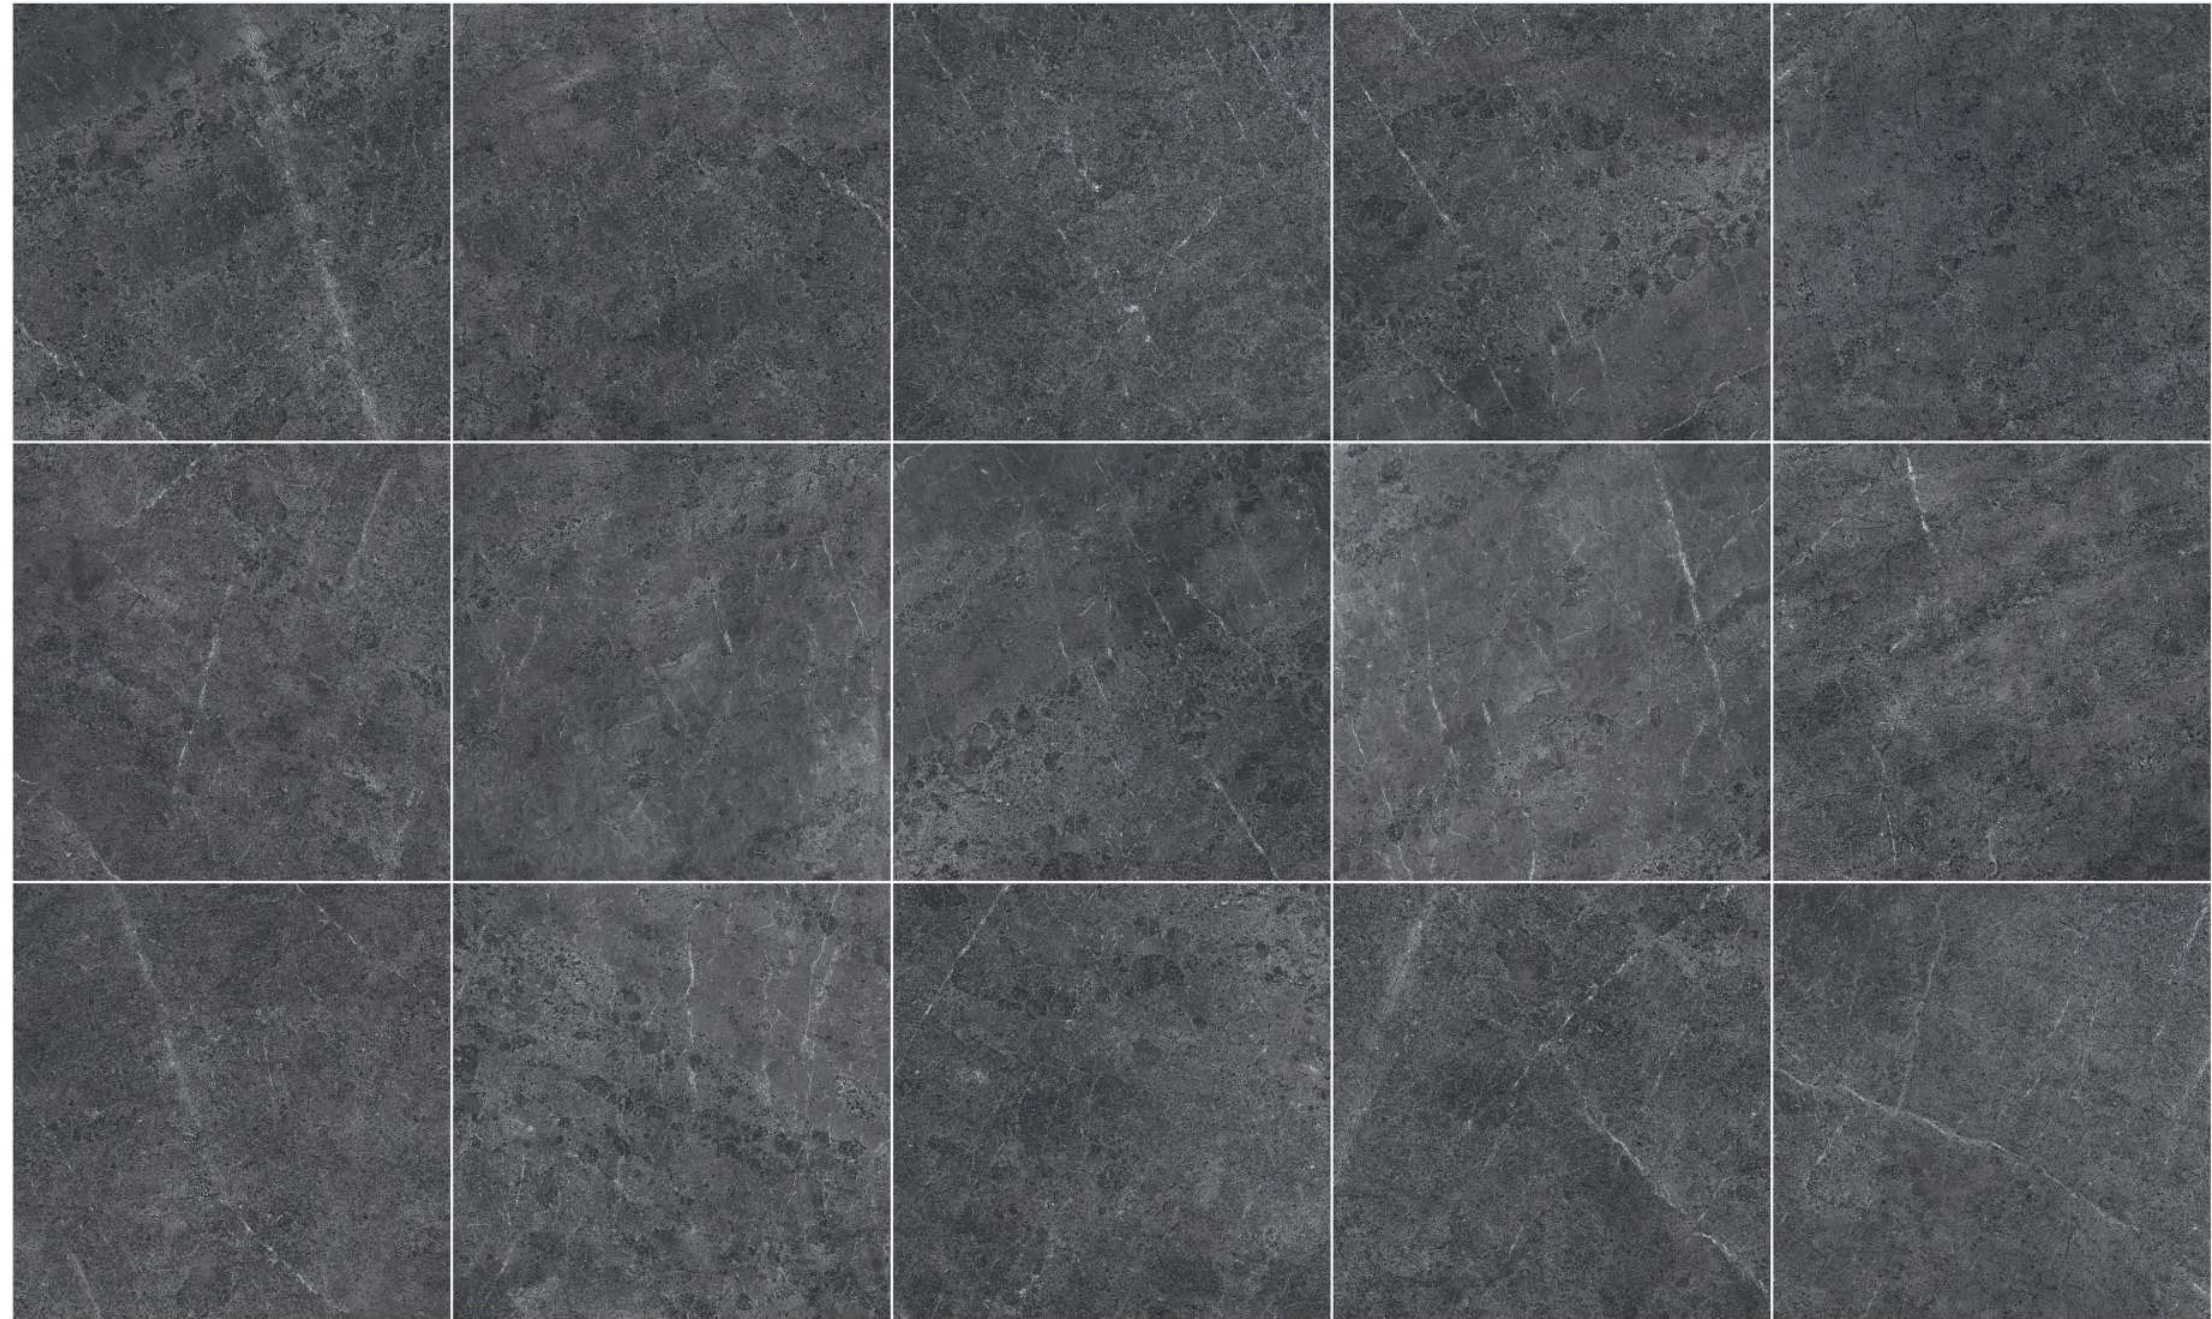

OSAKA GRAY - 5 FACE

TOSCANA

TOSCANA SILVER

TOSCANA

TOSCANA GRIS

TOSCANA

HEAVY DUTY FLOOR & PARKING TILES 40x40cm 16mm THICKNESS

Formats 40x40cm
16mm thickness
available
in anti slip.