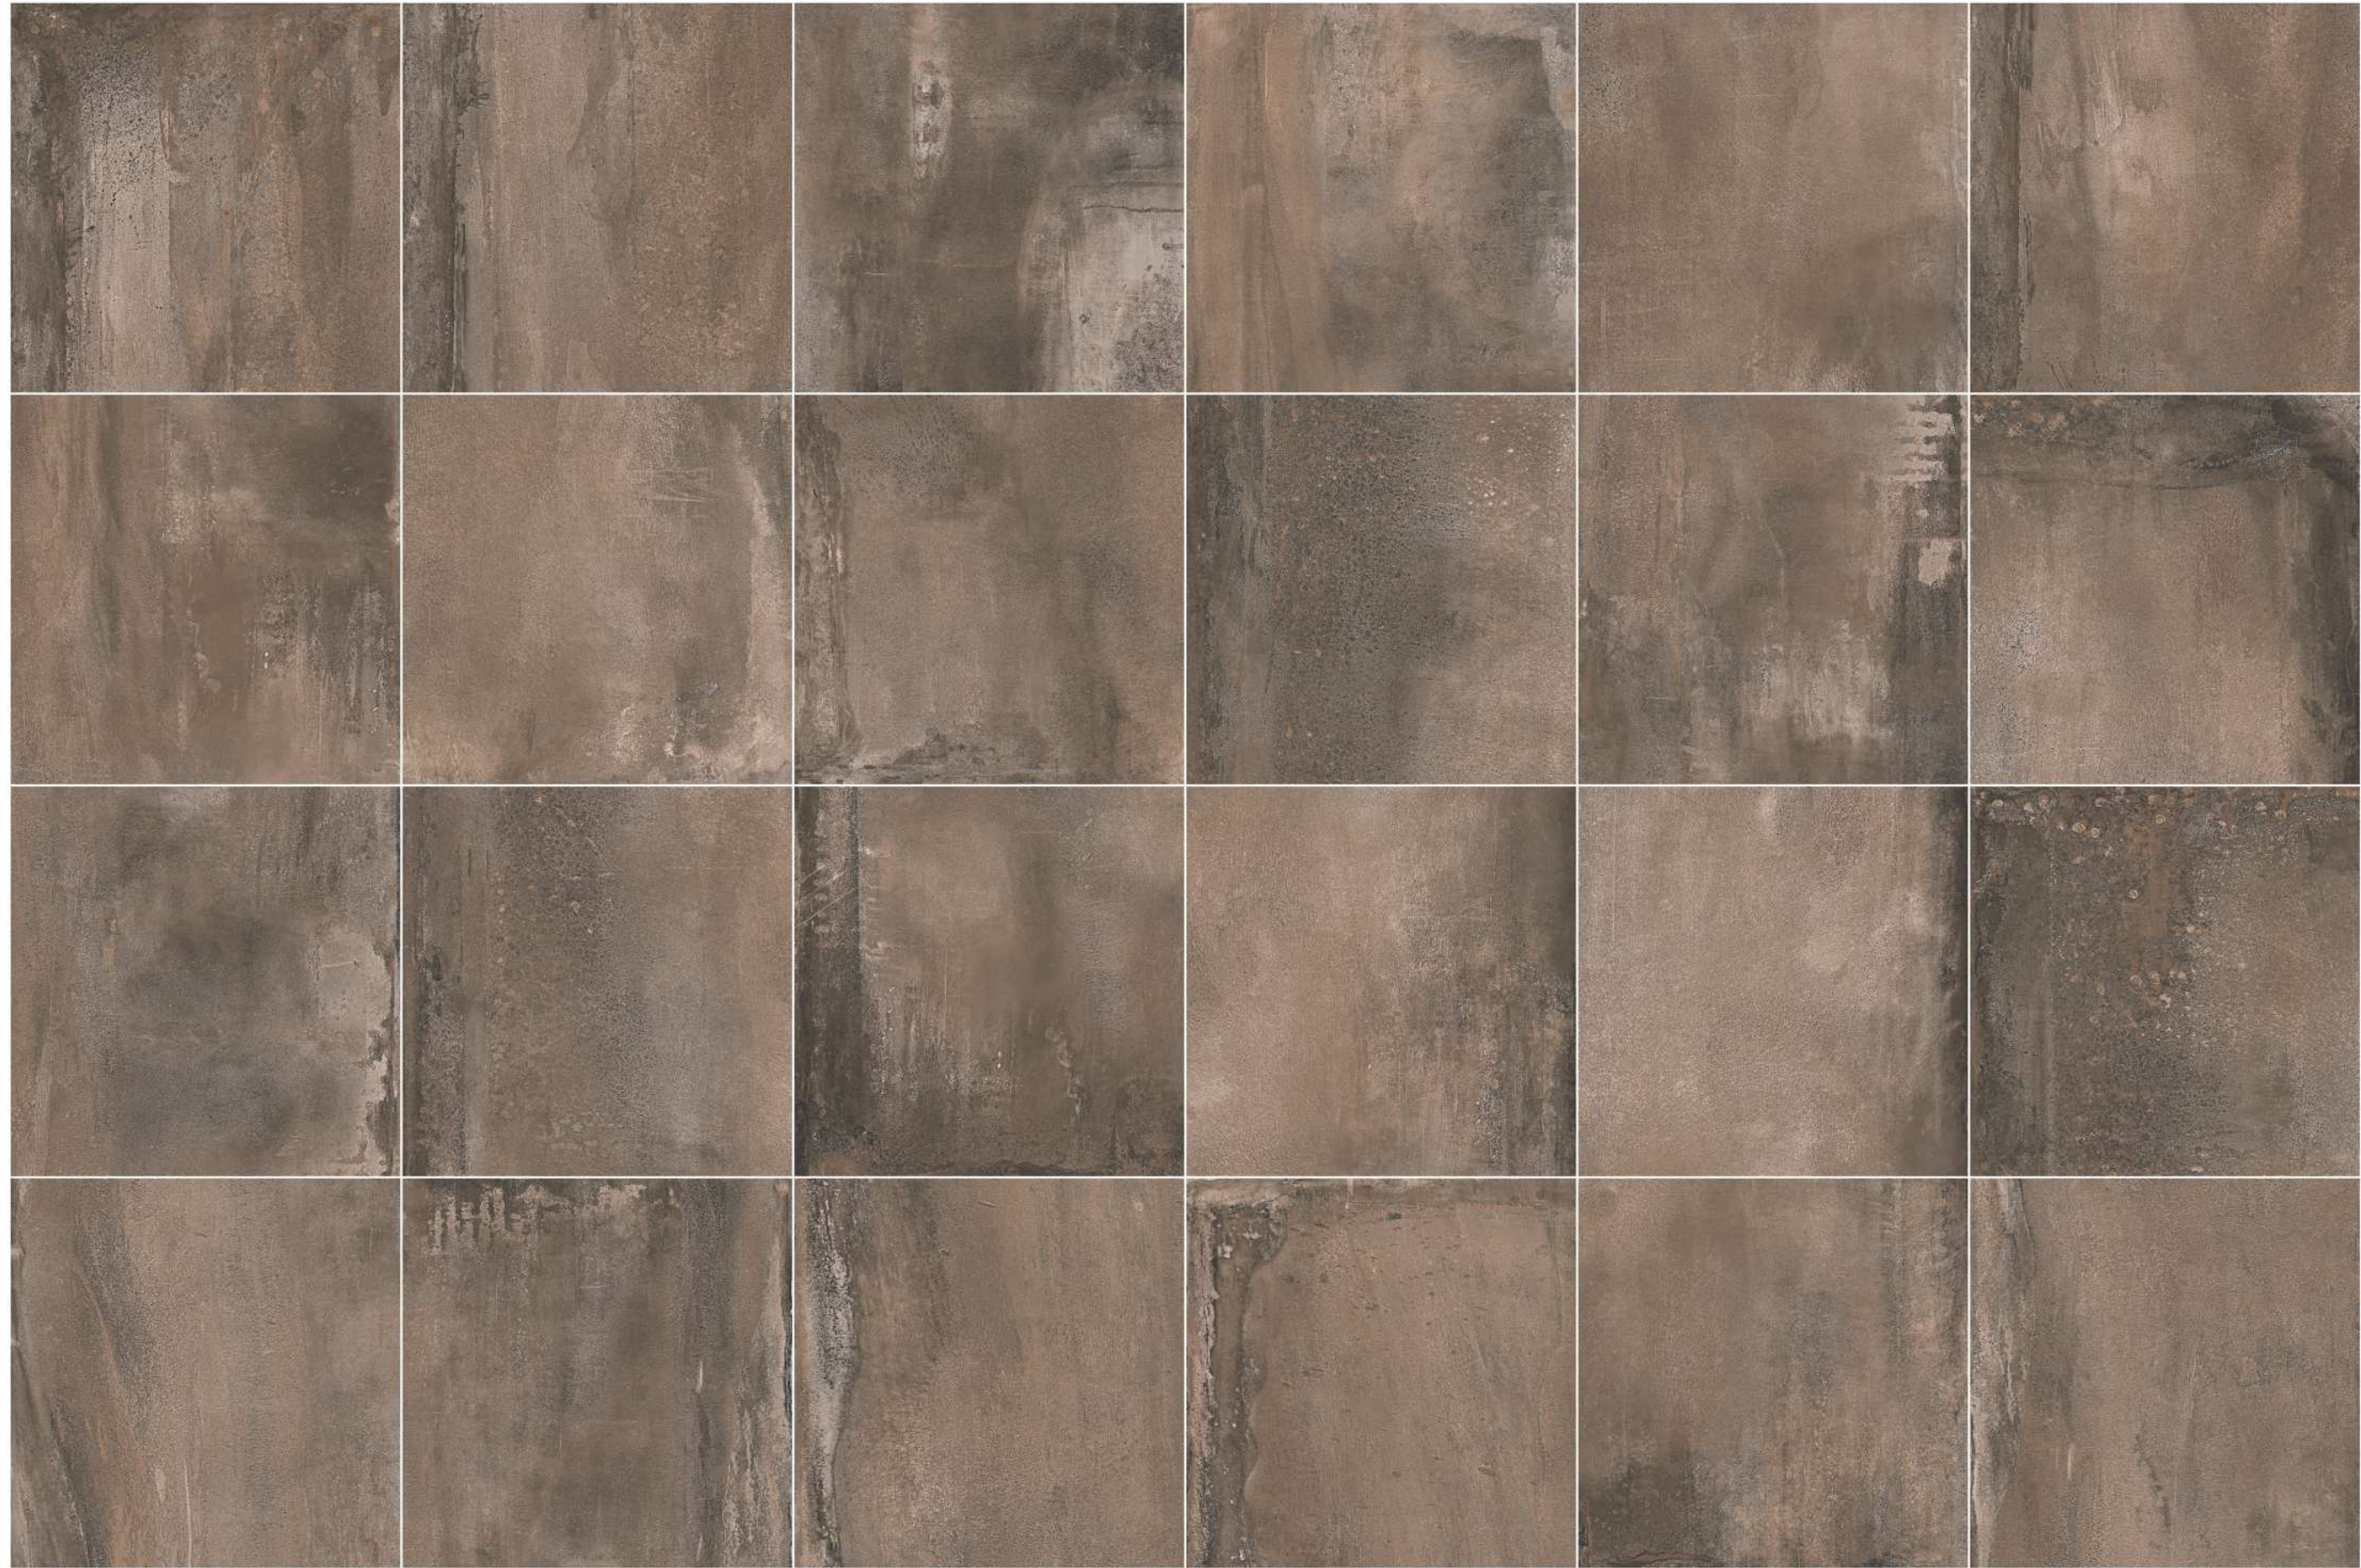

GLANT

GLANT COFFEE

GLANT

GLANT RUST

GLANT

HEAVY DUTY FLOOR & PARKING TILES 40x40cm 16mm THICKNESS

Formats 40x40cm
16mm thickness
available
in anti slip.

PACKING LIST