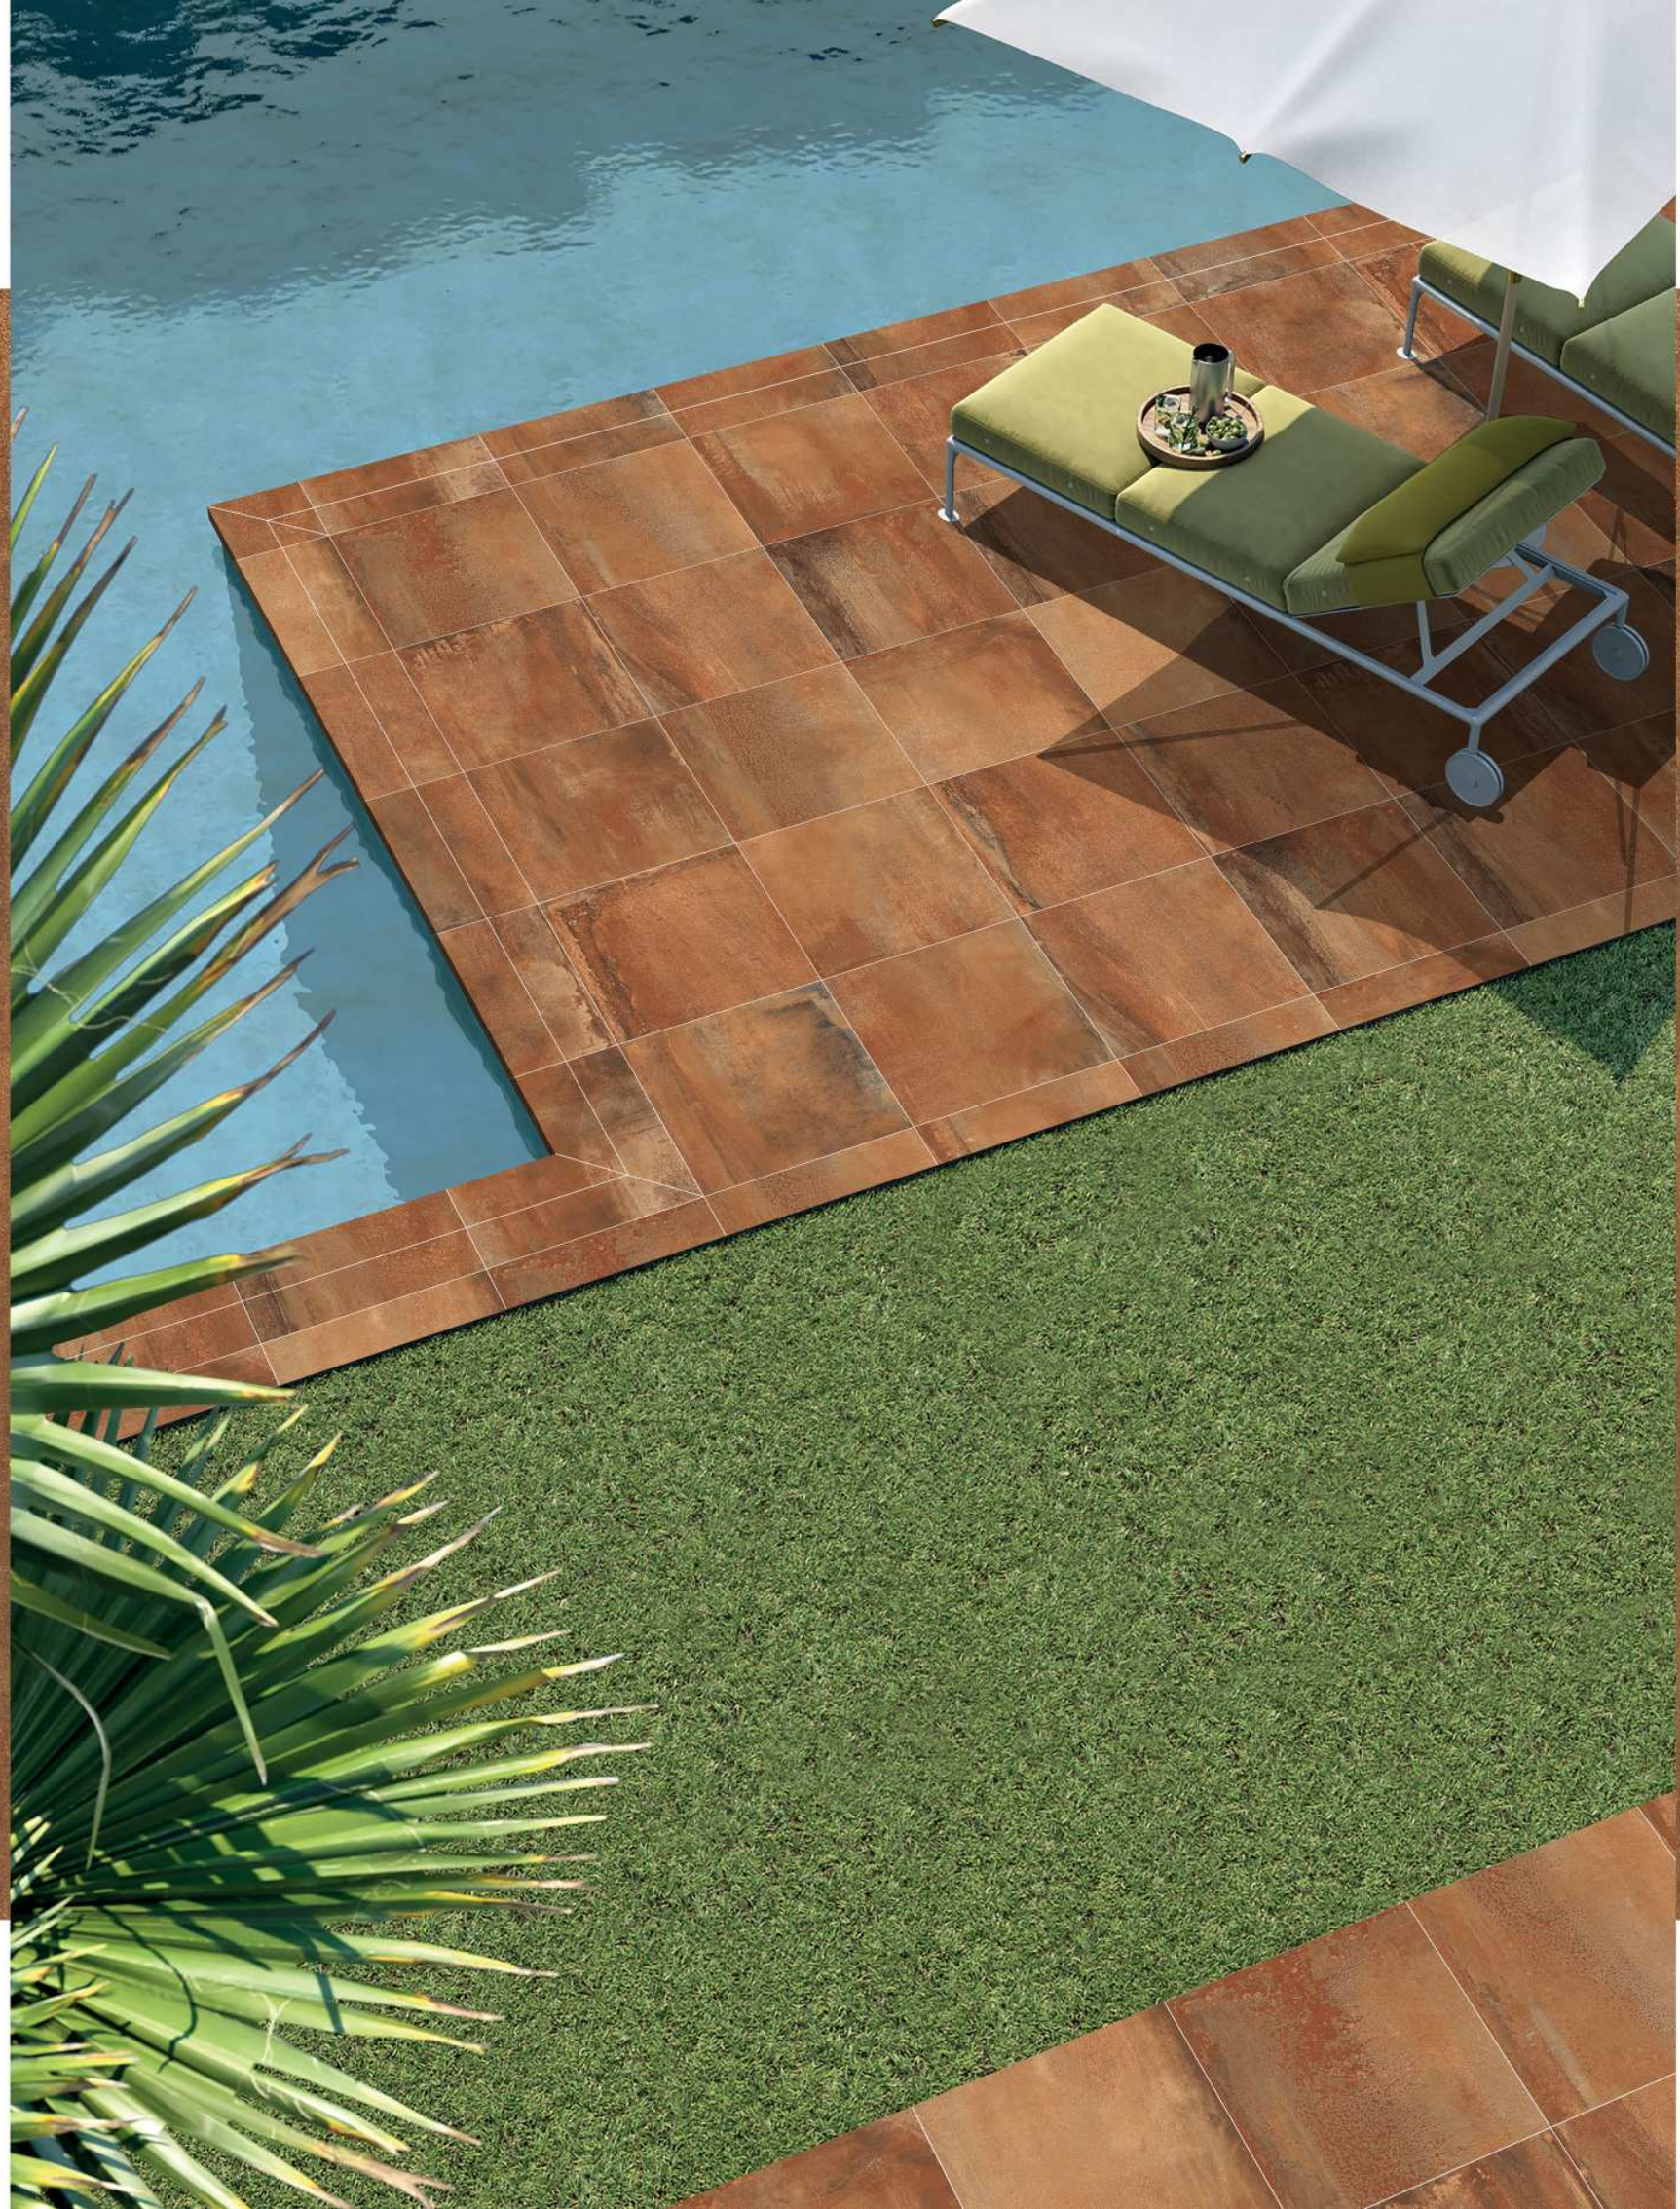

GLANT

GLANT RUST