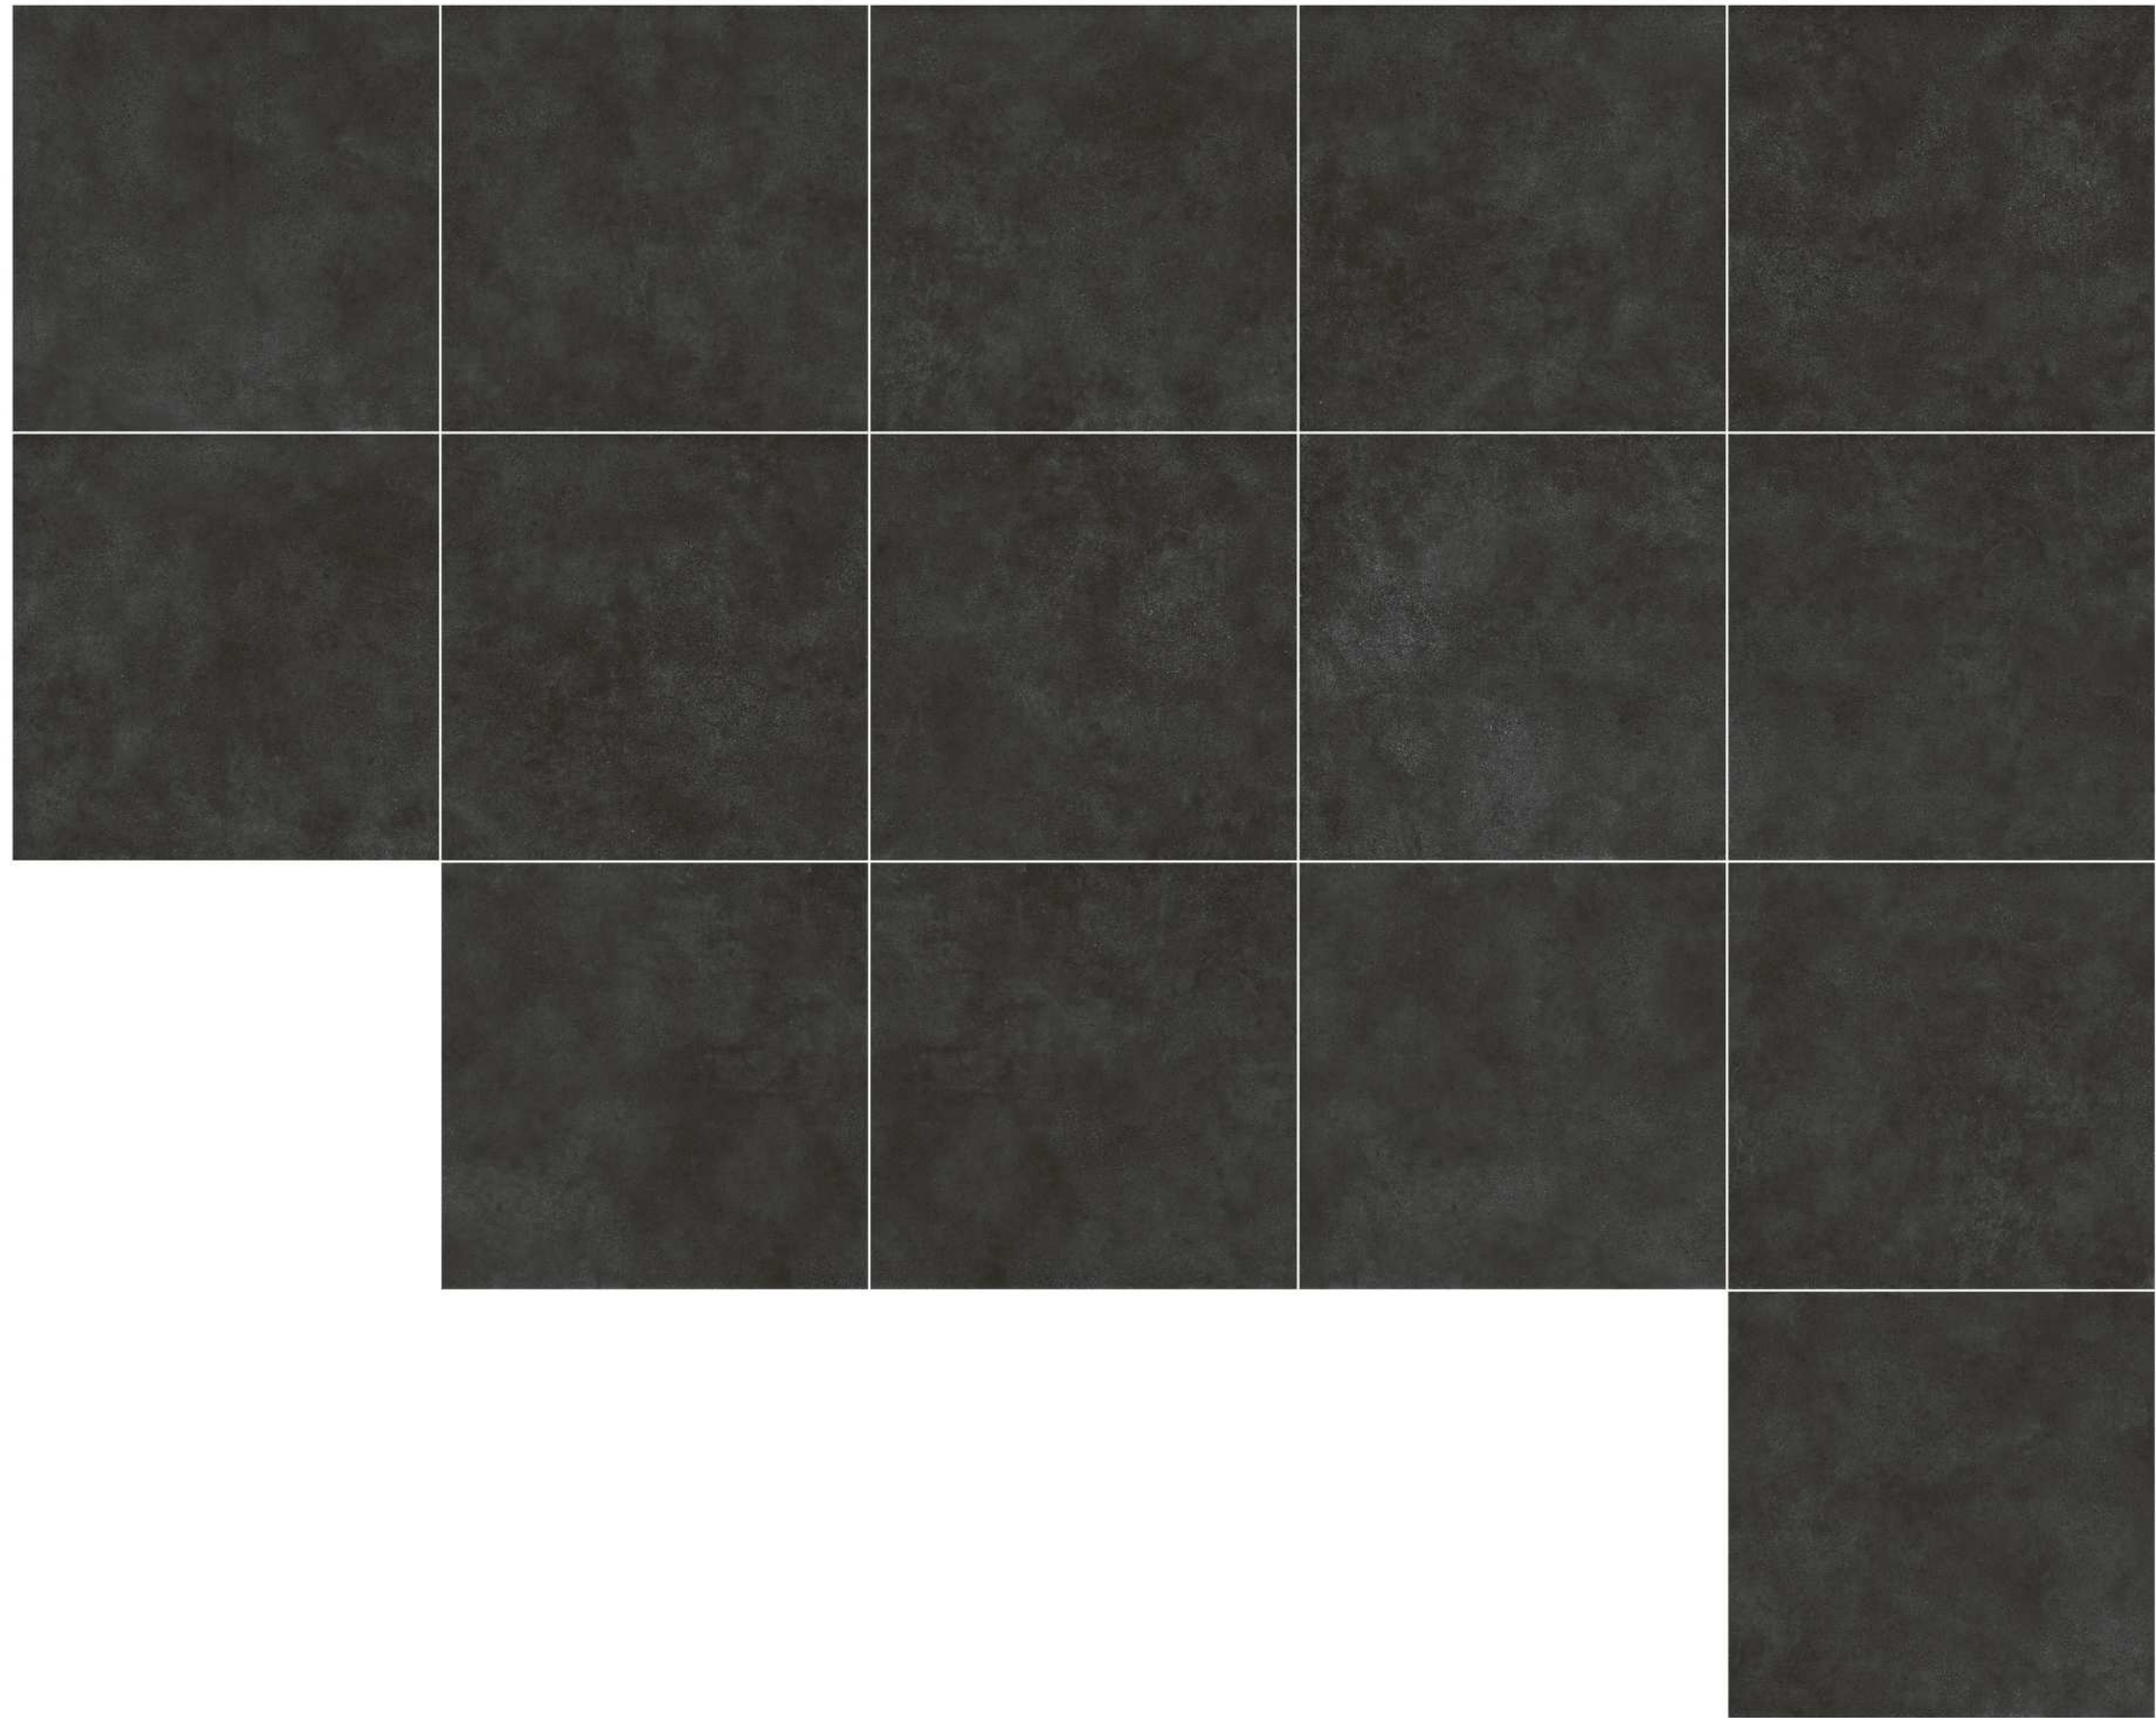

NORDEN

HEAVY DUTY FLOOR & PARKING TILES 40x40cm 16mm THICKNESS

Formats 40x40cm
16mm thickness
available
in anti slip.

PACKING LIST

SIZE	THICKNESS (mm)	SQM / BOX	PIECES / BOX	KG / BOX (aprox)	BOXES / PALLET	SQM / PALLET
400x400	16.00	0.64	4	22.00	64	40.96

NORDEN ANTH - NORDEN WHITE - NORDEN MUD - NORDEN BONE - 15 FACE