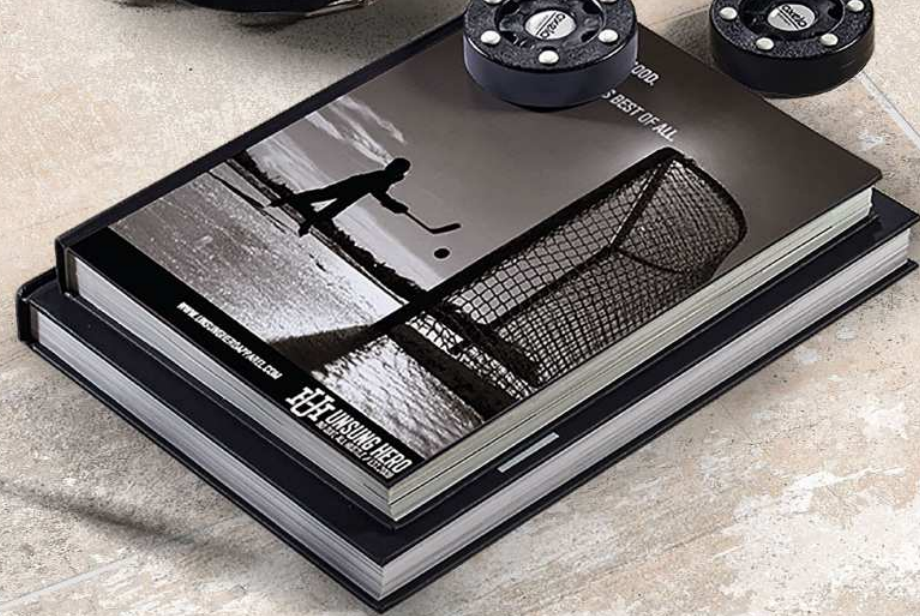

HERITAGE

HERITAGE CLAY