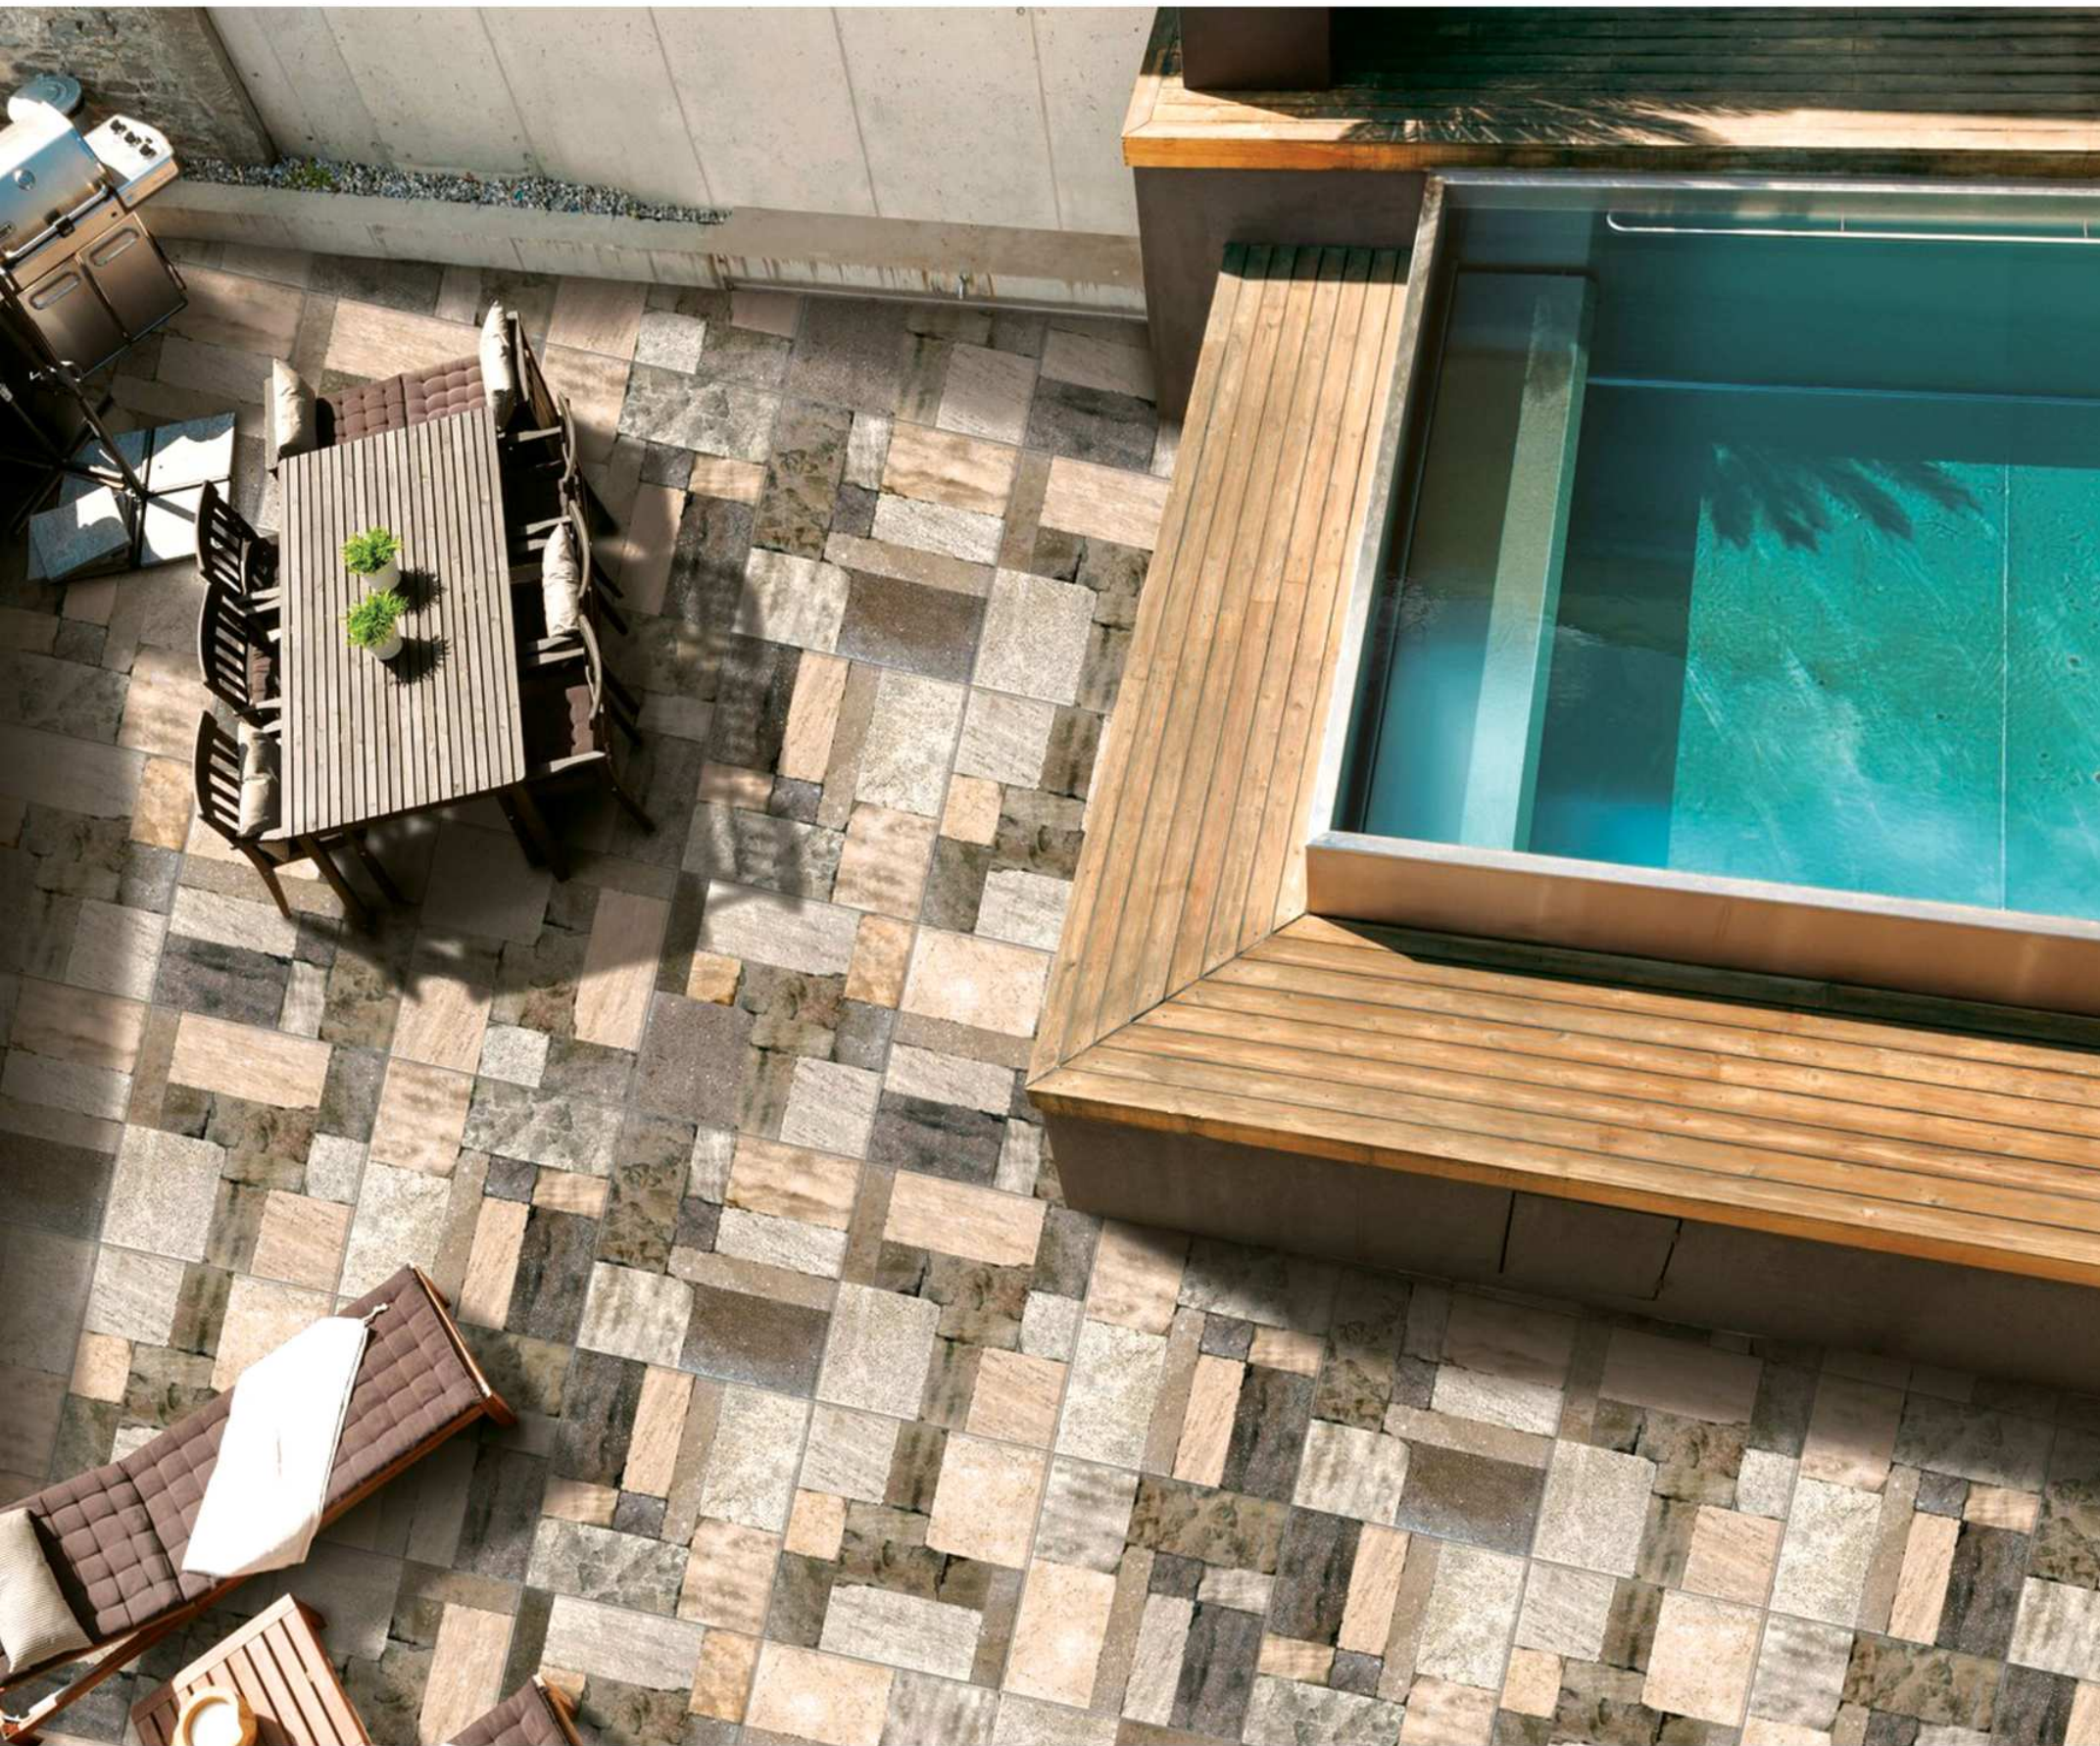

Floor & Parking Tiles
Voleta Decore - 40x40 cm

PACKING LIST

SIZE	THICKNESS (mm)	SQM / BOX	PIECES / BOX	KG / BOX (aprox)	BOXES / PALLET	SQM / PALLET
400x400	16.00	0.64	4	22.00	64	40.96
400x400	12.00	0.80	5	20.00	72	57.60

Formats 40x40 - 16mm & 12mm thickness are available in anti slip.