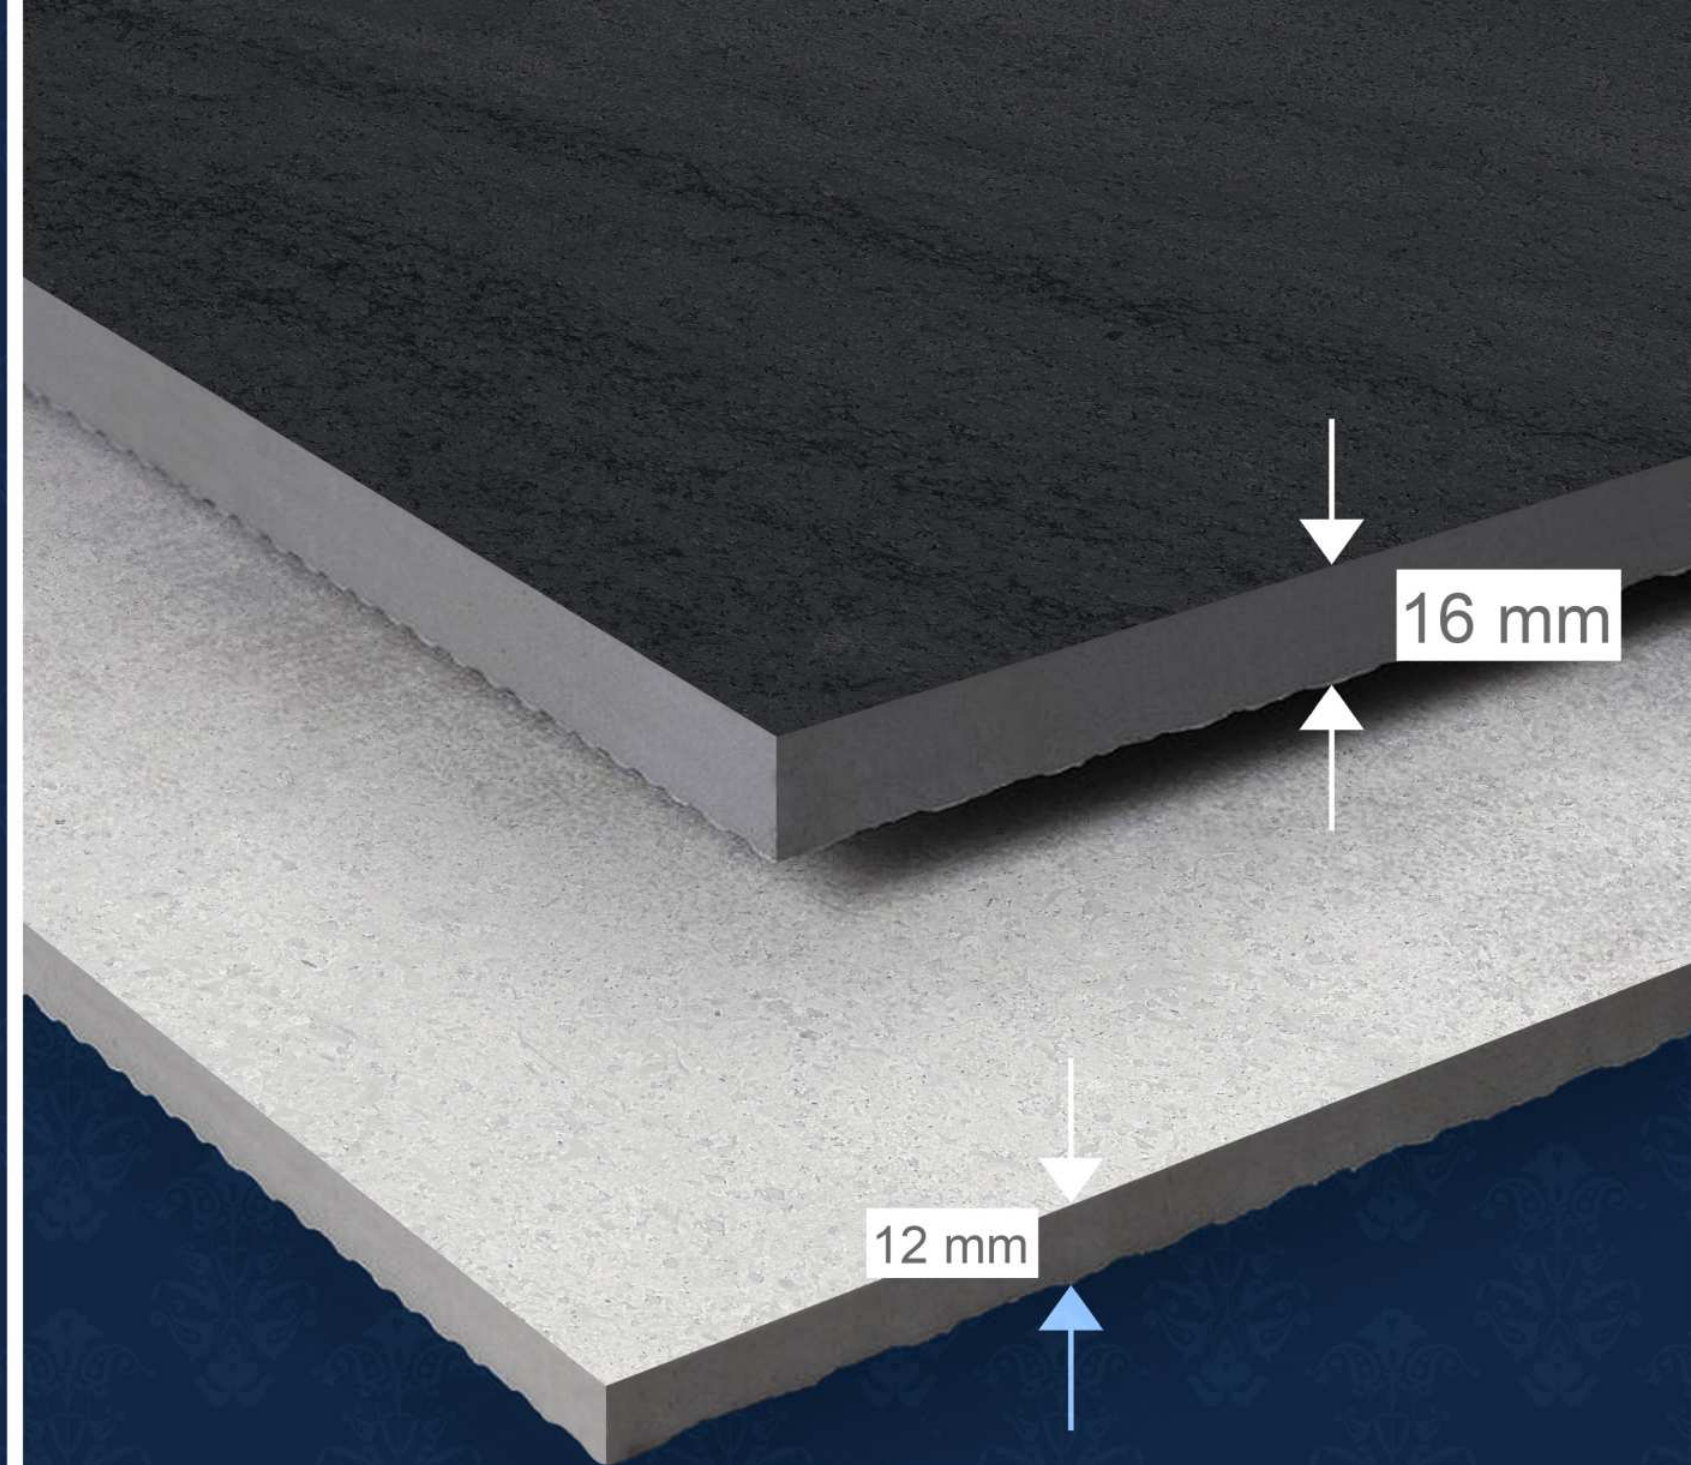

SIMBOLOGY

VB Vitrified body

Matt

FT Floor tiles

AS Anti-slip

SV Shading variation

ABCD Different skill-screen effects

SR Scratch resistance

WA Water absorption

RS Resistance to stains

PF Punch Finish

Plain Finish

ONE OF THE OUTSTANDING PRODUCTS FROM OUR COMPANY. AN EXCLUSIVE LARGE-FORMAT FLOOR TILES WHICH HAS BEEN THOUGHT UP FOR THOSE SURFACES THAT LOOK FOR AN OPTICAL CONTINUITY AND GREATER SPACIOUSNES. WE PROVIDES ANY PROJECT WITH SOLUTIONS THROUGH ITS FOR FINISHED.