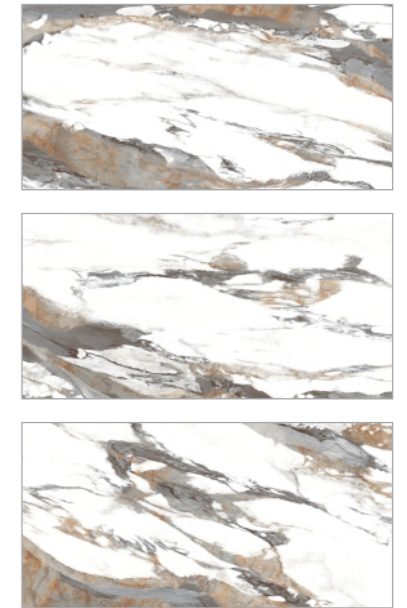

RANDOM- 04

7035- MERITA GREY

GLOSSY
COLLECTION
GVT/PGVT
600x1200MM

RANDOM- 05

7036- MOUNTAIN WHITE

GLOSSY
COLLECTION
GVT/PGVT
600x1200MM

RANDOM- 04

7035- MERITA GREY