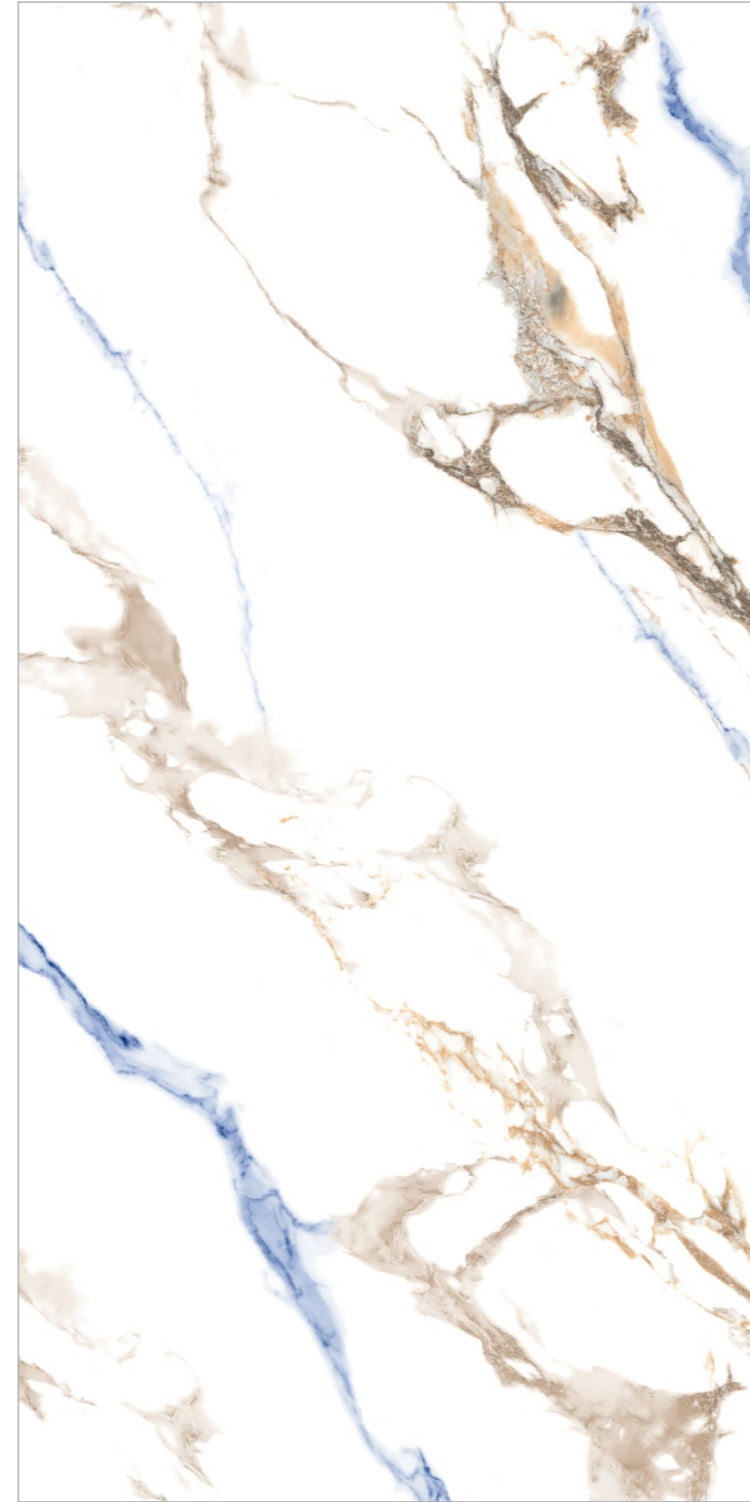

7031- LIZZARD GREY

GLOSSY
COLLECTION

GVT/PGVT
600x1200MM

7033- LUCENT GREY

GLOSSY
COLLECTION
GVT/PGVT
600x1200MM

RANDOM- 03

7034- LUNA NATURAL

GLOSSY
COLLECTION
GVT/PGVT
600x1200MM