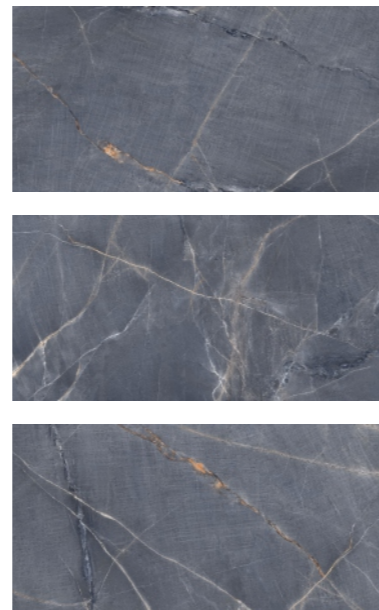

GLOSSY
CLLECTION
GVT/PGVT
600x1200MM

RANDOM- 03

7050- RUBICA GREY

GLOSSY
CLLECTION
GVT/PGVT
600x1200MM

RANDOM- 06

7051- SARREN NERO

GLOSSY
CLLECTION
GVT/PGVT
600x1200MM

RANDOM- 04