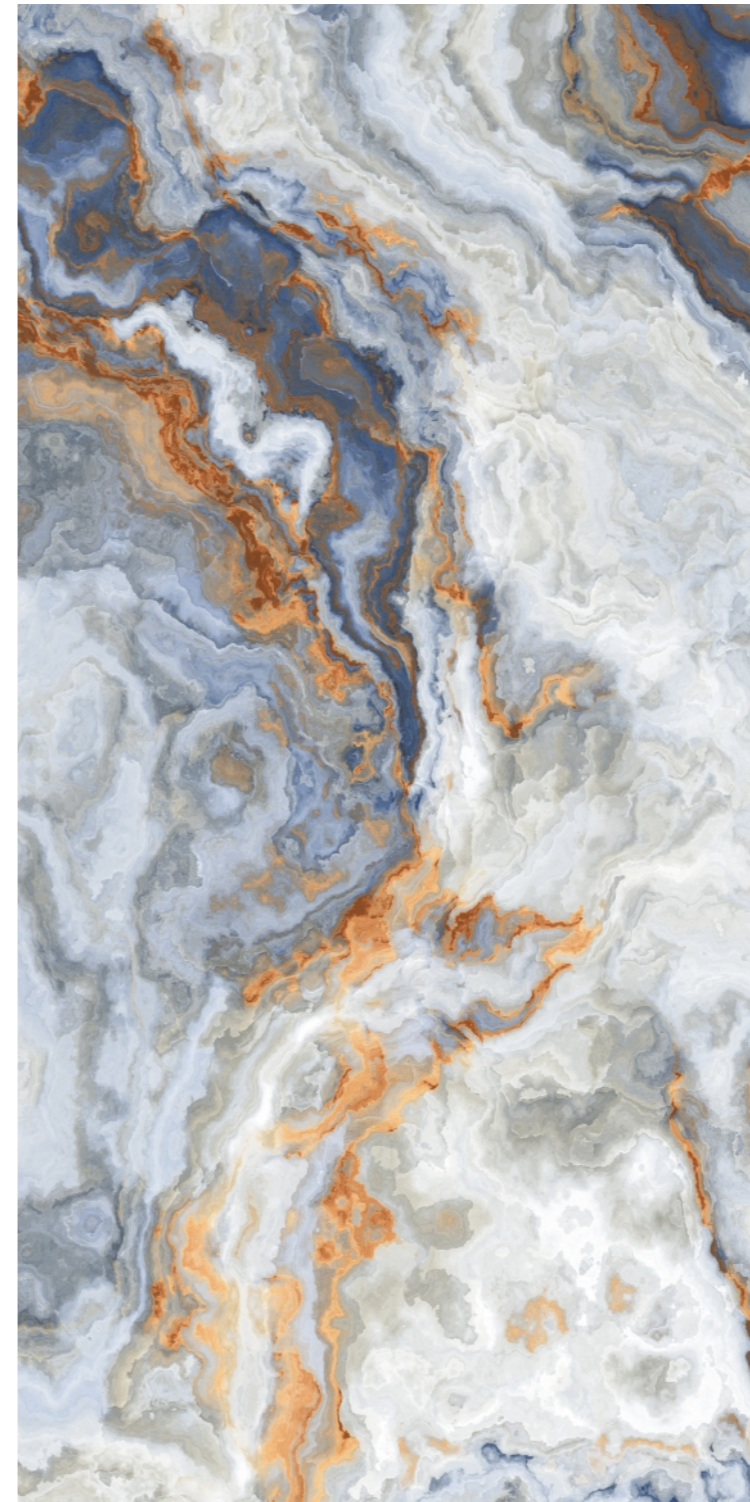

7044- OKEN BLUE

GLOSSY
COLLECTION
GVT/PGVT
600x1200MM

RANDOM- 03