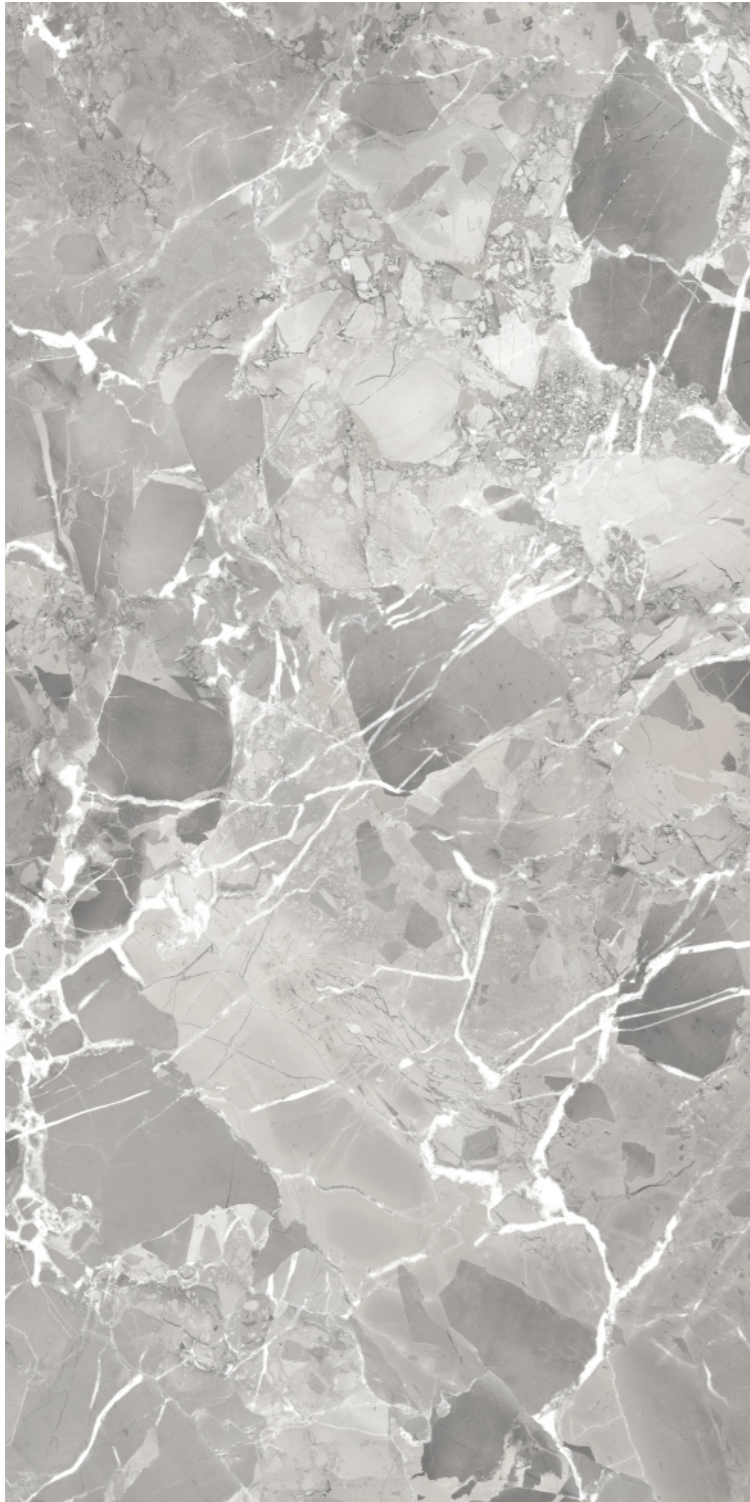

7031- LIZZARD GREY

GLOSSY
COLLECTION
GVT/PGVT
600x1200MM

RANDOM- 05