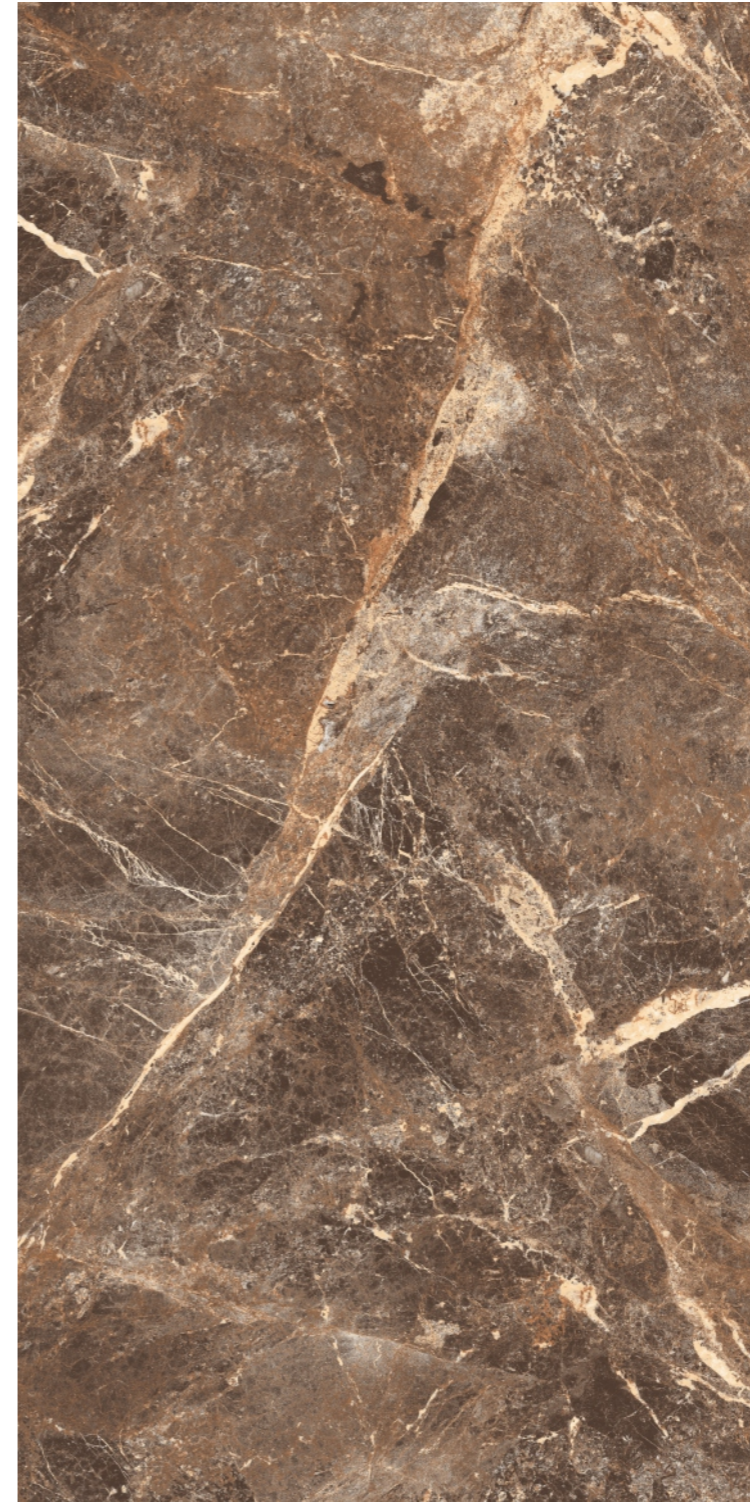

7039- NIKON WHITE

GLOSSY
COLLECTION
GVT/PGVT
600x1200MM

RANDOM- 05

7040- NOLTE BROWN

GLOSSY
COLLECTION
GVT/PGVT
600x1200MM

RANDOM- 05

7039- NIKON WHITE

GLOSSY
CLLECTION