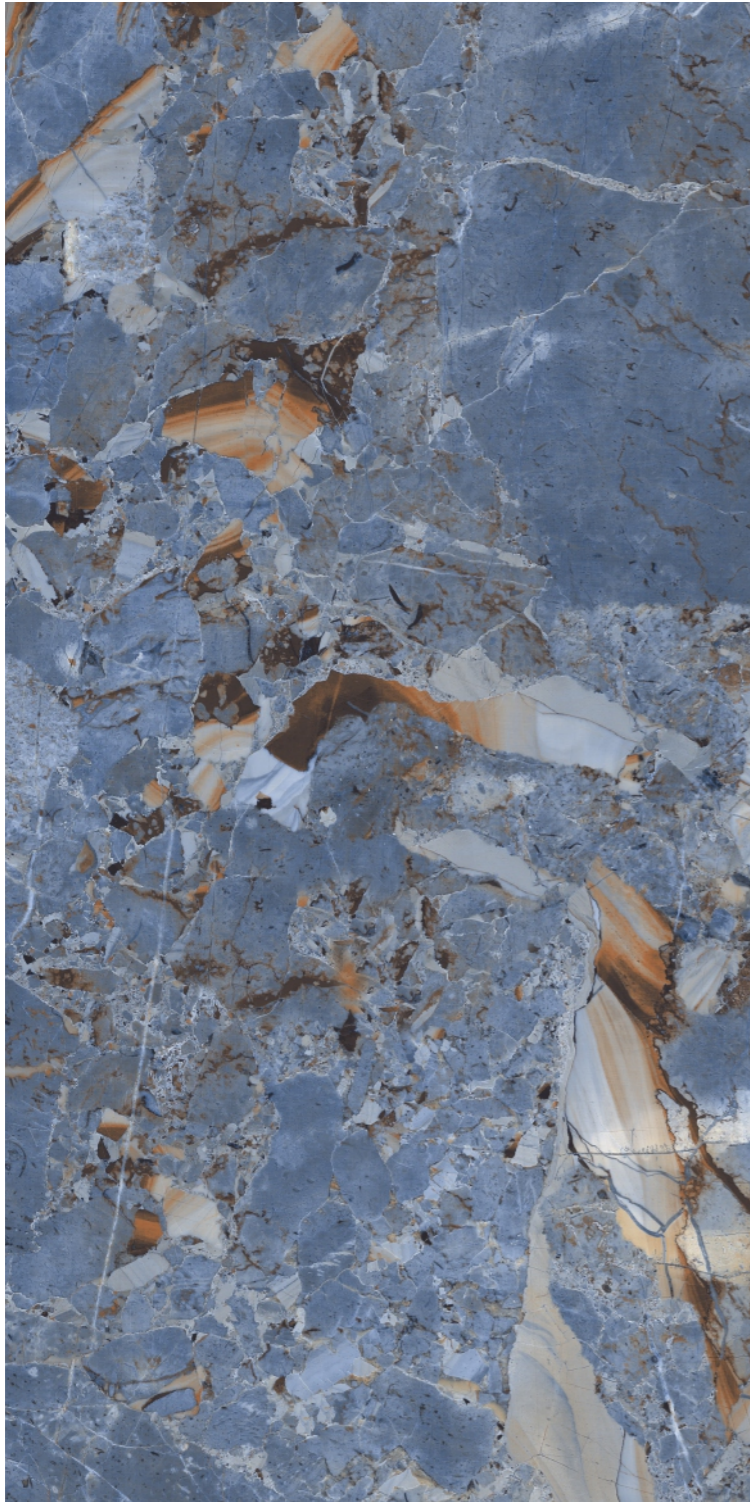

7003- BOND BLUE