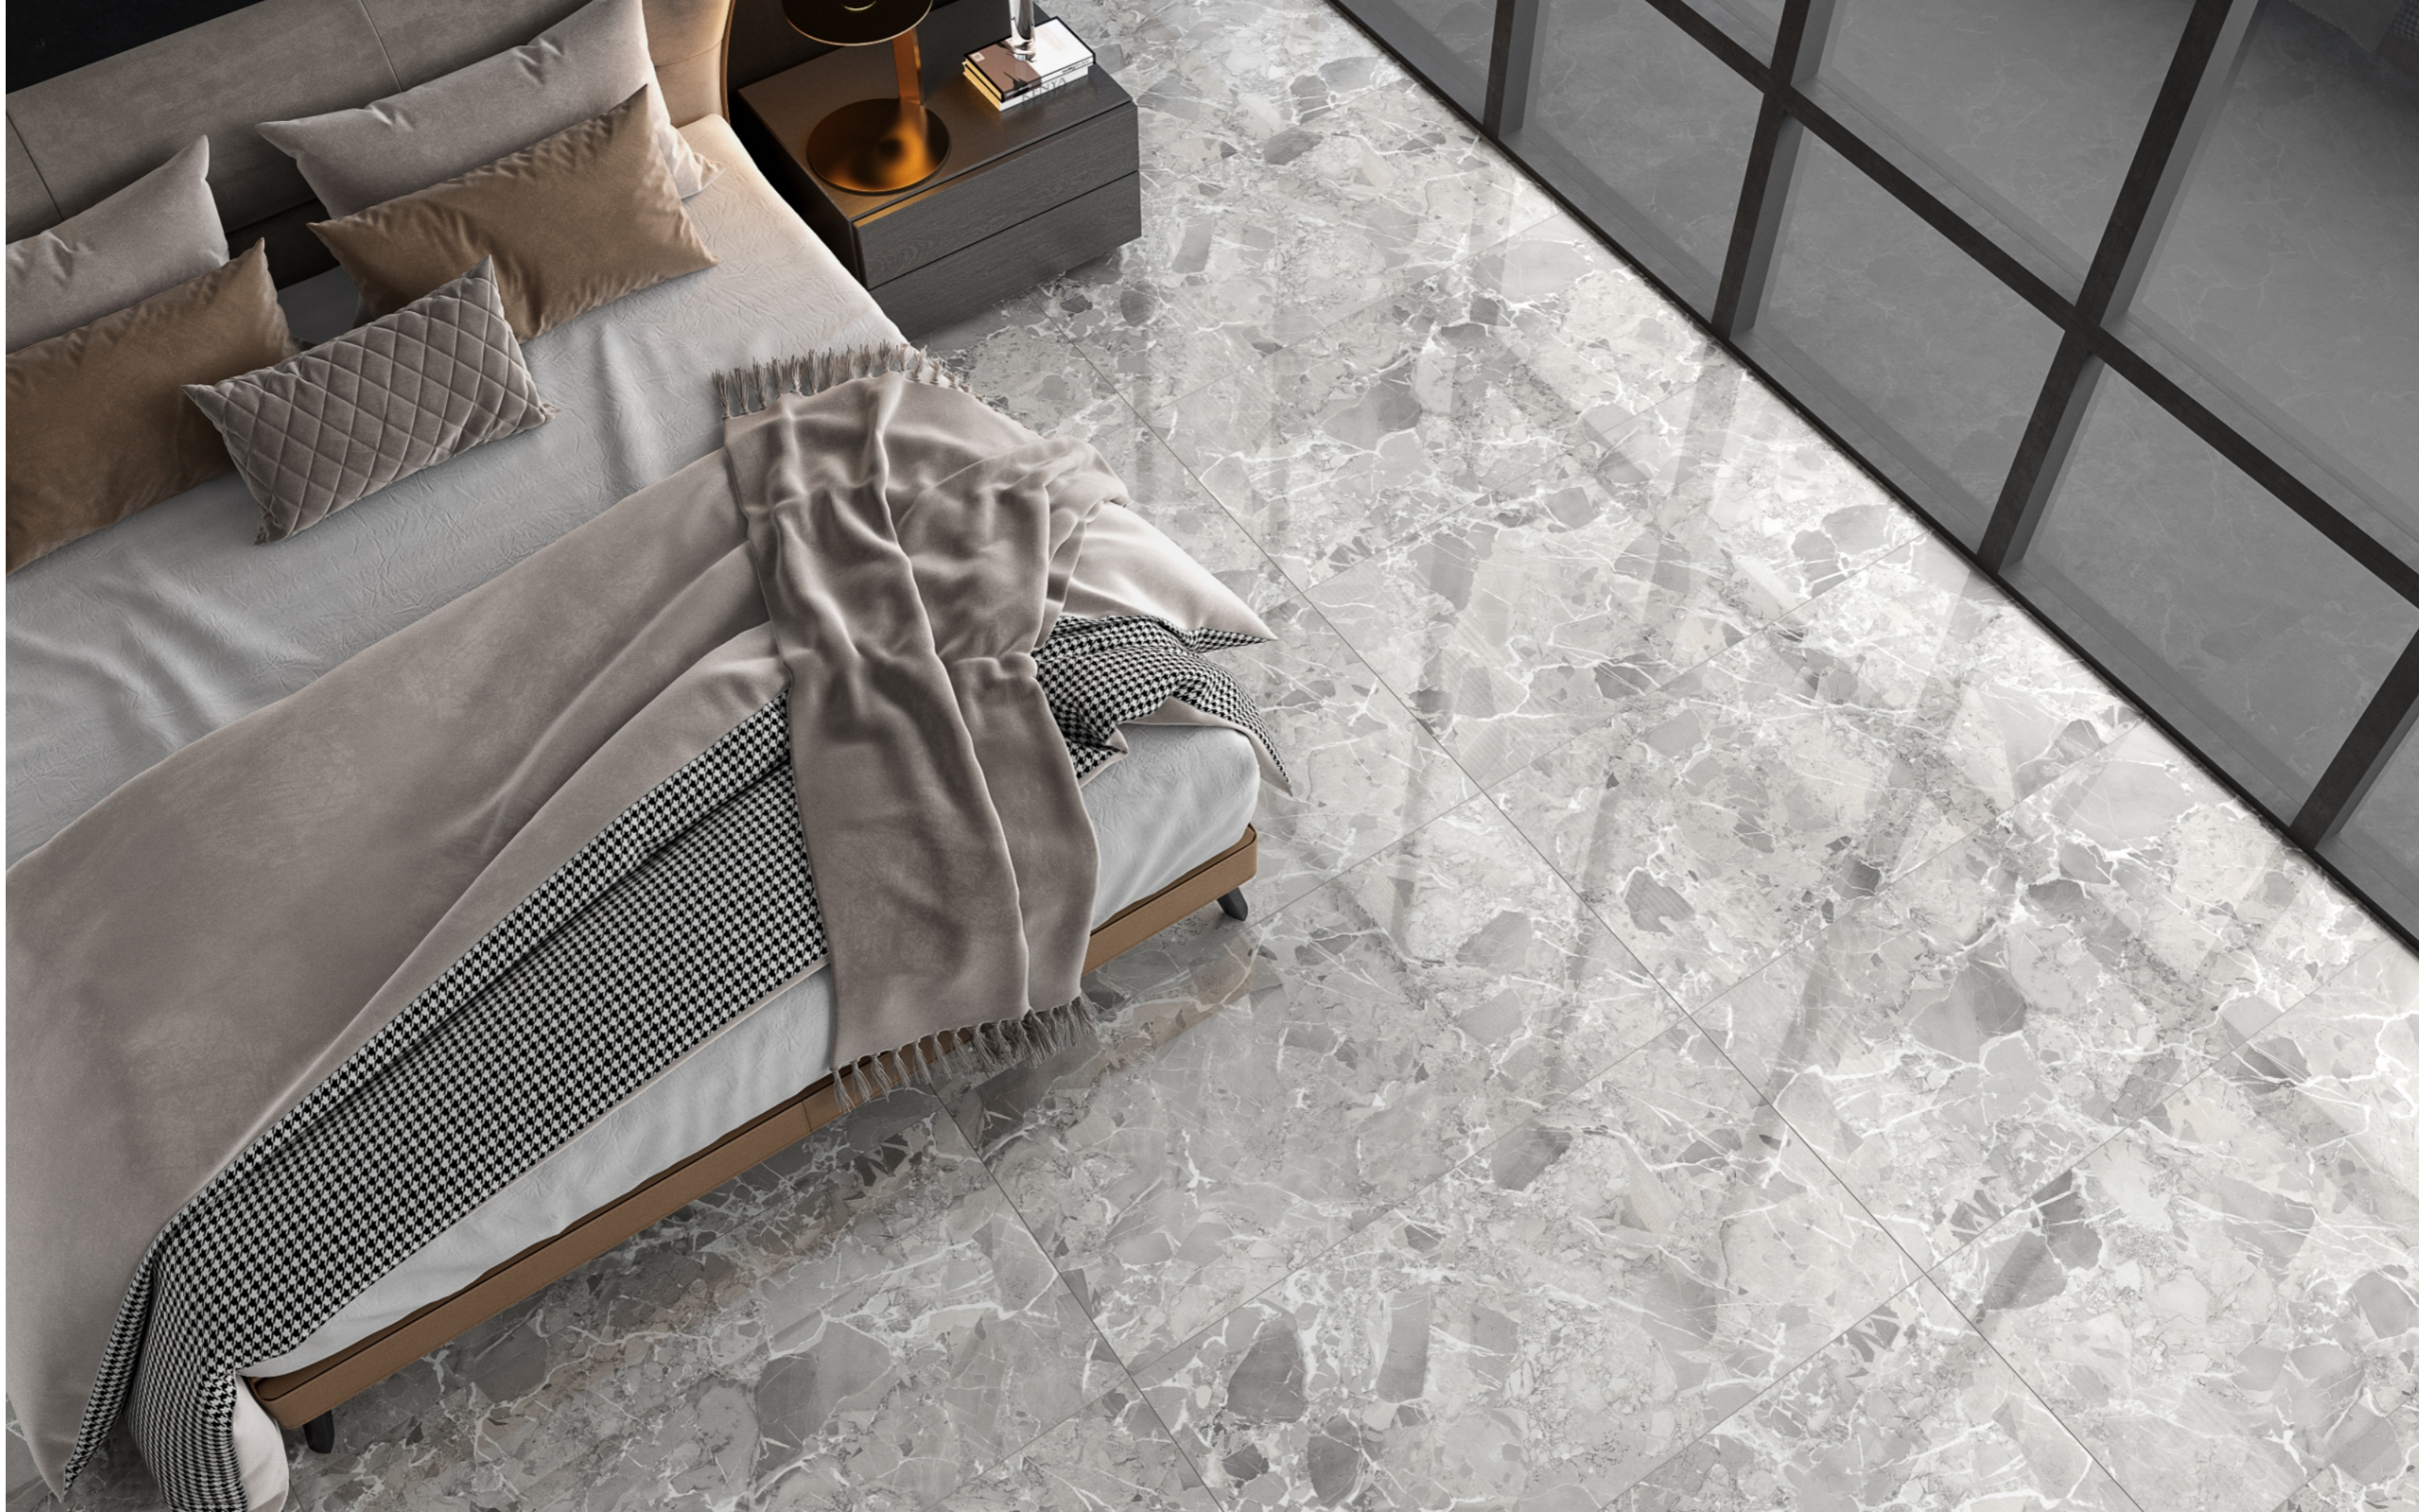

7031- LIZZARD GREY

GLOSSY
COLLECTION

GVT/PGVT
600x1200MM