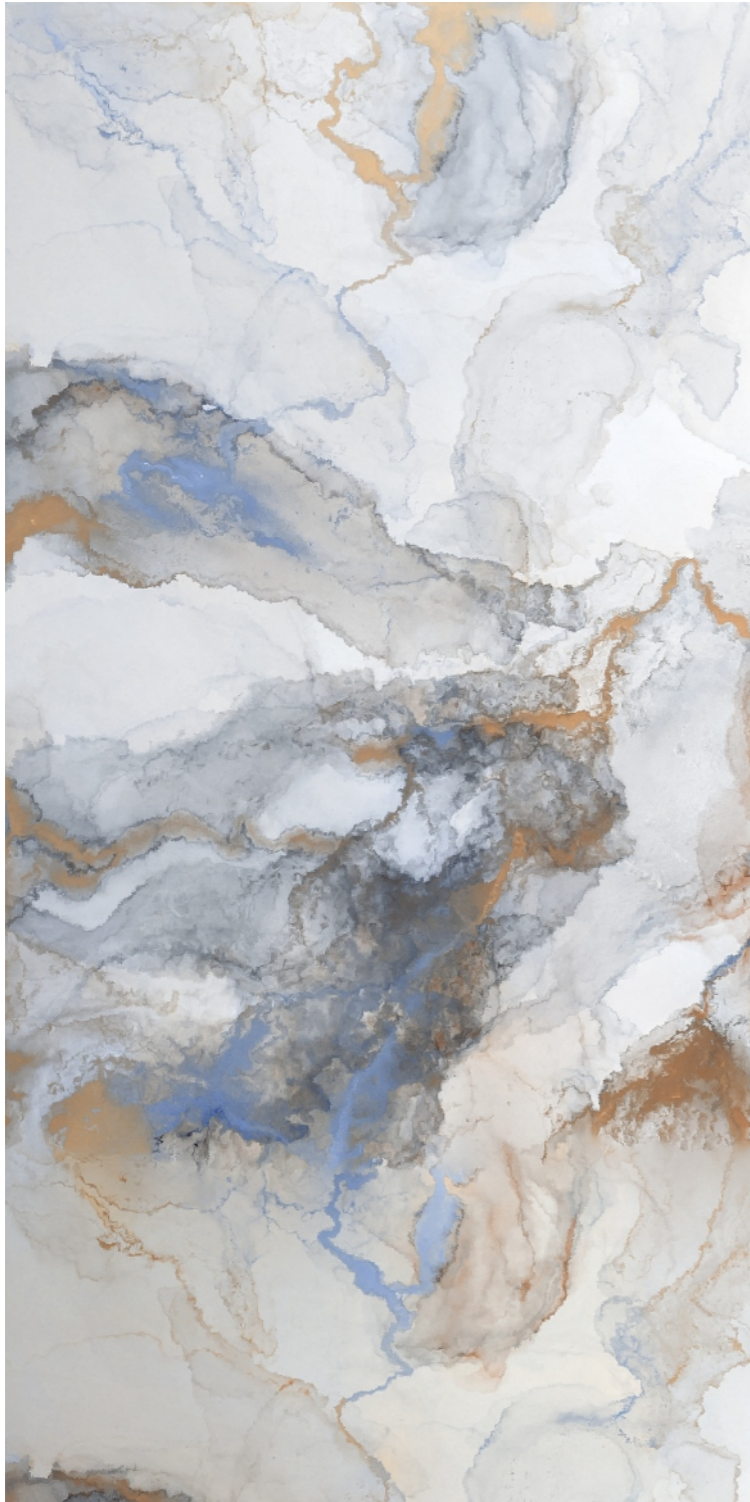

GLOSSY
COLLECTION
GVT/PGVT
600x1200MM

RANDOM- 03

7018- HELEN MARBLE WHITE

GLOSSY
COLLECTION
GVT/PGVT
600x1200MM

RANDOM- 03

7019- JACK ART

GLOSSY
COLLECTION
GVT/PGVT
600x1200MM

RANDOM- 03