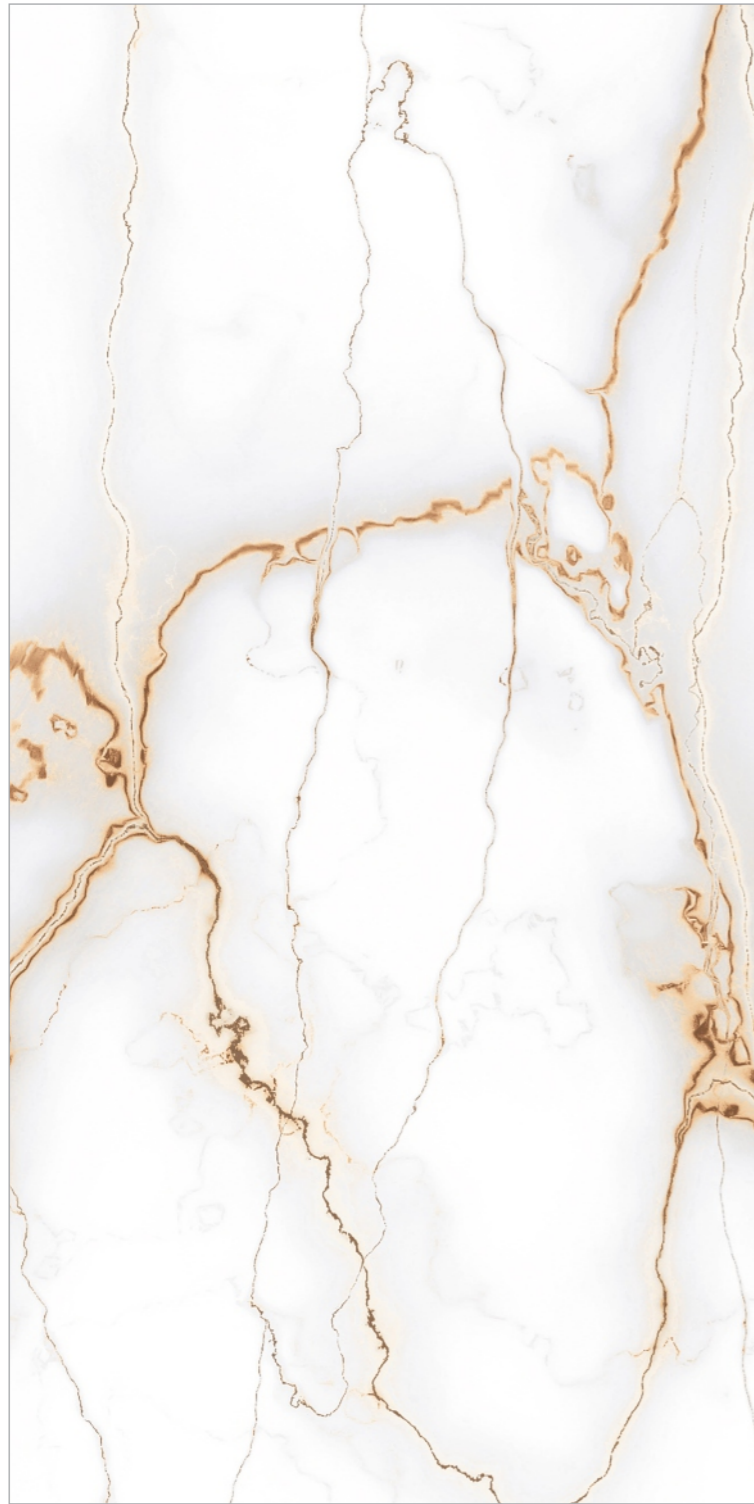

7037- NEXTRA WHITE

GLOSSY
COLLECTION
GVT/PGVT
600x1200MM

RANDOM- 03