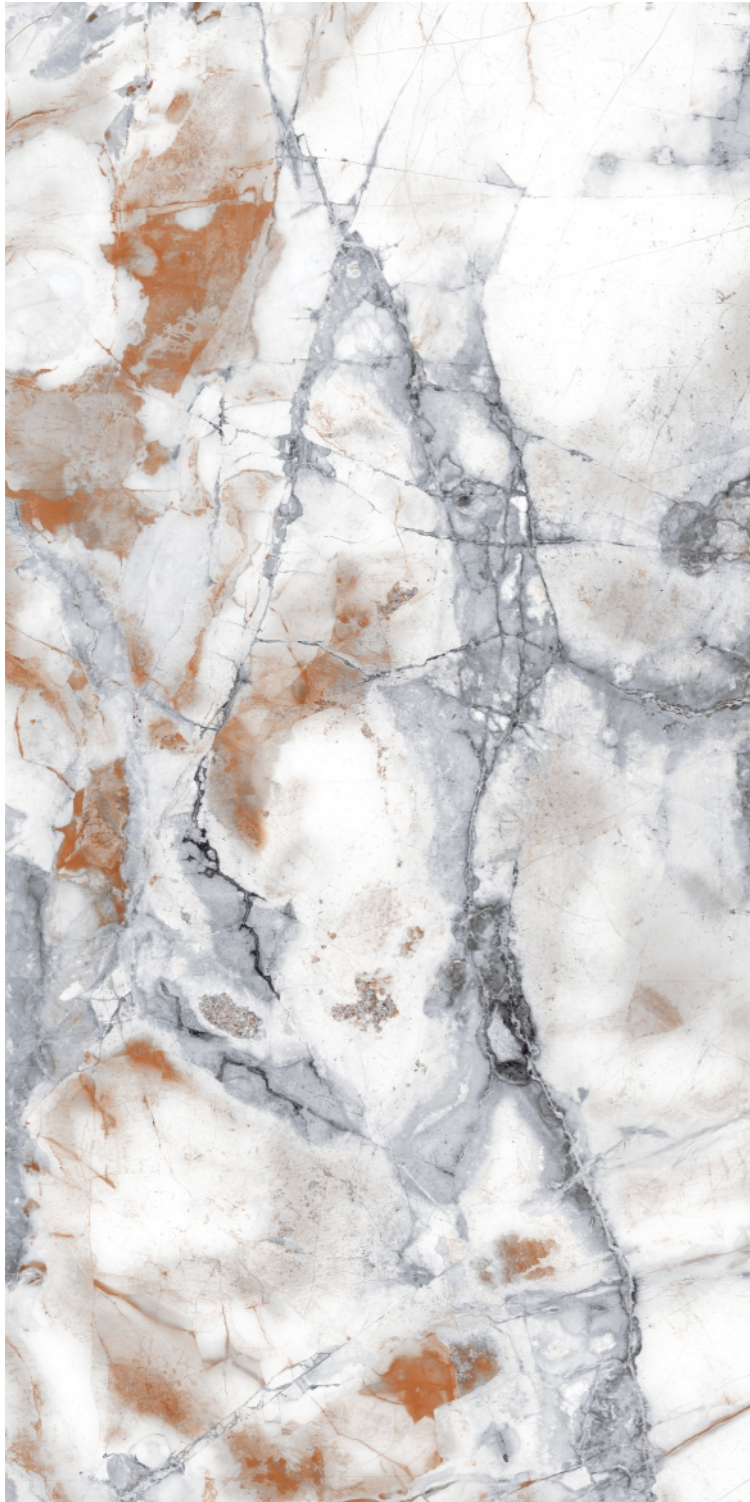

7011- CARTIGO NATURAL

GLOSSY
CLLECTION
GVT/PGVT
600x1200MM

RANDOM- 03