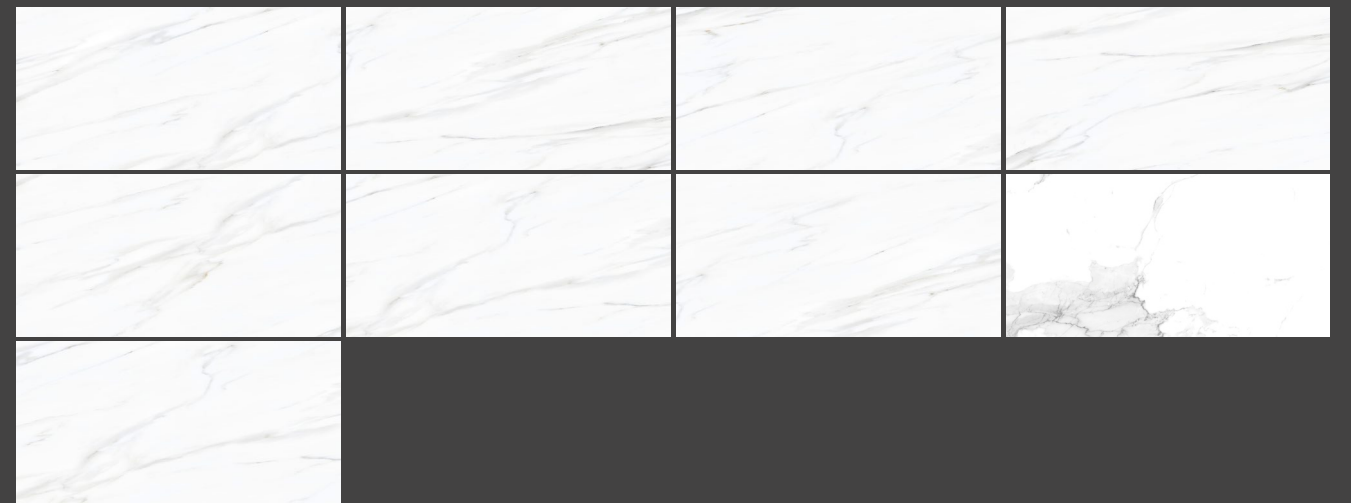

Size : 600x1200mm
Surface : Glossy
Random : 10

Technical Information