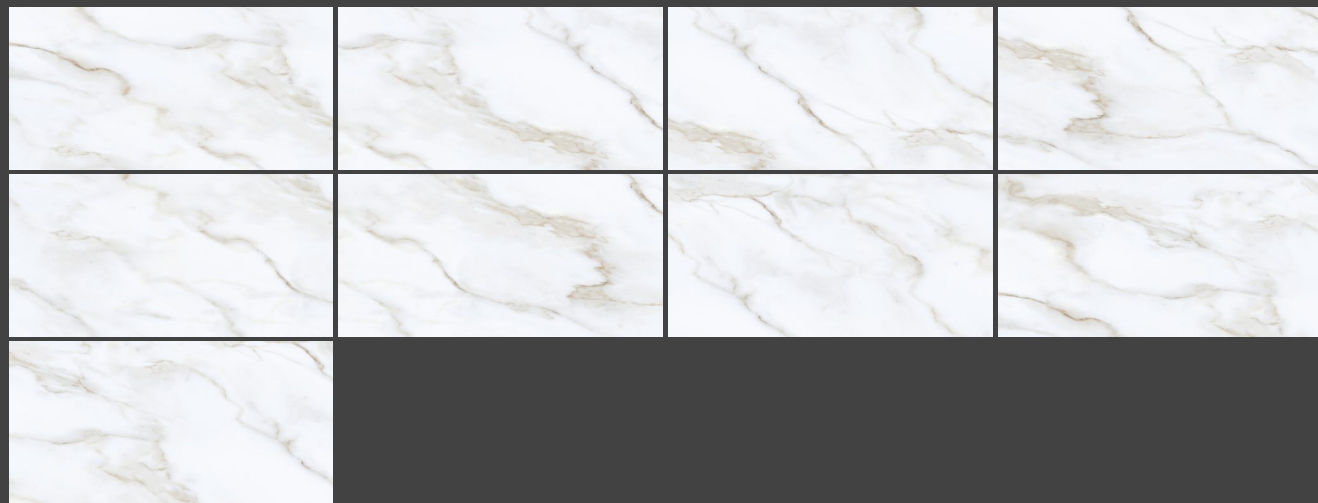

8012-SILVER WHITE

Size : 600x1200mm
Surface : Glossy
Random : 10

Technical Information

8015-STATURIO FIOR BIANCO