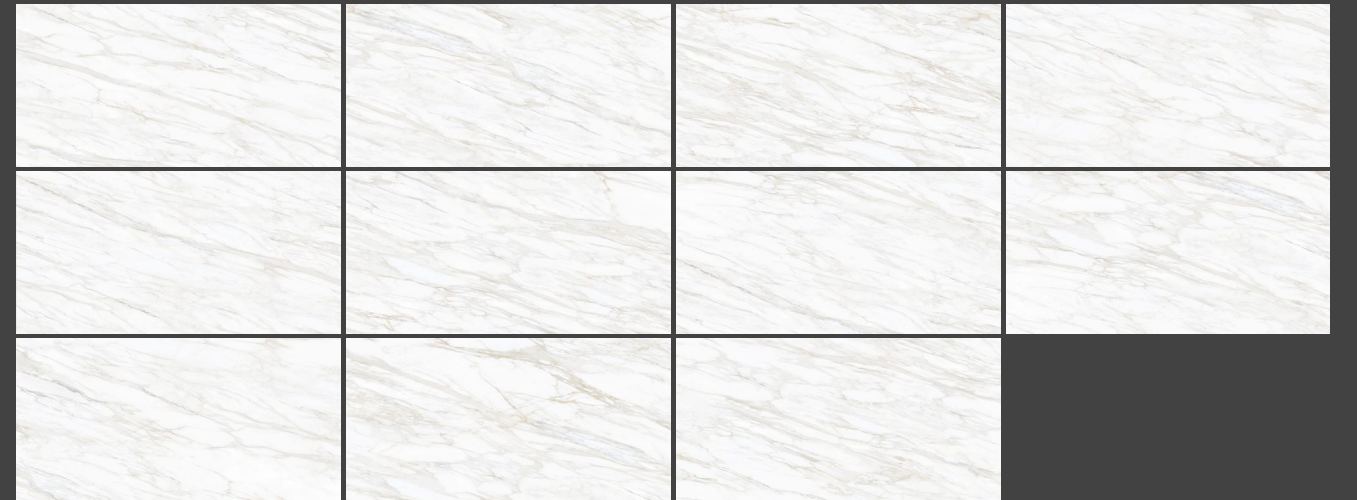

Size : 600x1200mm
Surface : Glossy
Random : 12

Technical Information