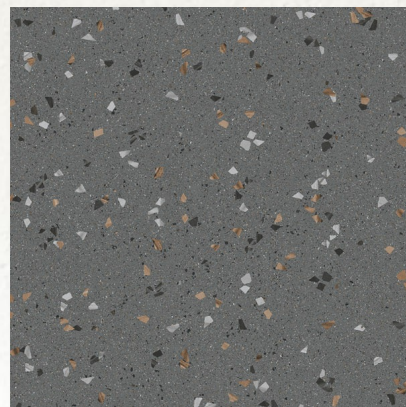

# S

600  
600MM

TERRAZZO BLACK  
TERREZO SERIES  
FINISH: RUSTIC

Random 3

600  
600MM

TERRAZZO WHITE  
TERREZO SERIES  
FINISH: RUSTIC

Random 3

600  
600MM