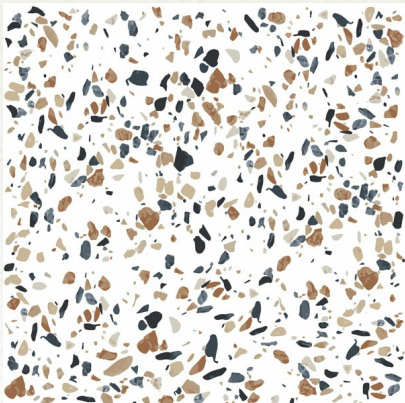

600
600MM

CRYSTAL MOSAIC
TERREZO SERIES
FINISH: RUSTIC

Random 1