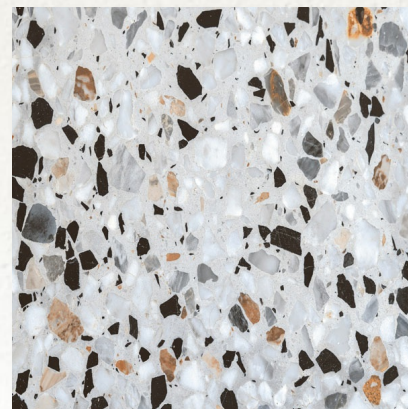

600  
600MM

SCORIA GREY  
TERREZO SERIES  
FINISH: RUSTIC

Random 3

600  
600MM

TERRAZZO 2001  
TERREZO SERIES  
FINISH: RUSTIC

Random 1

600  
600MM

TERRAZZO 2002  
TERREZO SERIES  
FINISH: RUSTIC