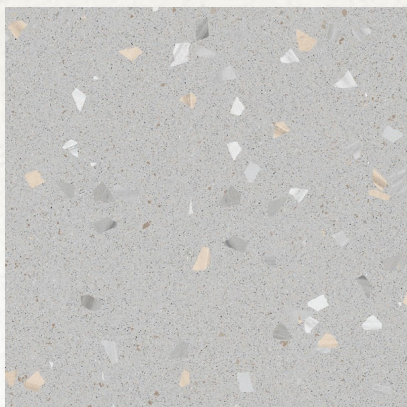

# S

600  
600MM

TERRAZZO BLACK  
TERREZO SERIES  
FINISH: RUSTIC

Random 3

600  
600MM

TERRAZZO WHITE  
TERREZO SERIES  
FINISH: RUSTIC

Random 3

600  
600MM