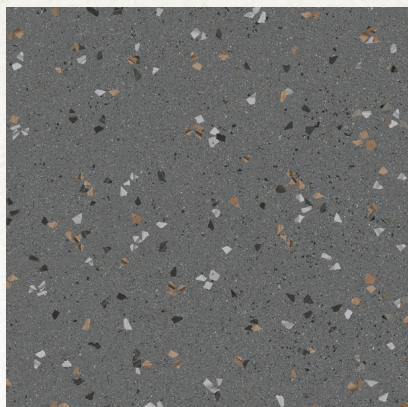

# S

600  
600MM

TERRAZZO BLACK  
TERREZO SERIES  
FINISH: RUSTIC

Random 3

600  
600MM

TERRAZZO WHITE  
TERREZO SERIES  
FINISH: RUSTIC

Random 3

600  
600MM