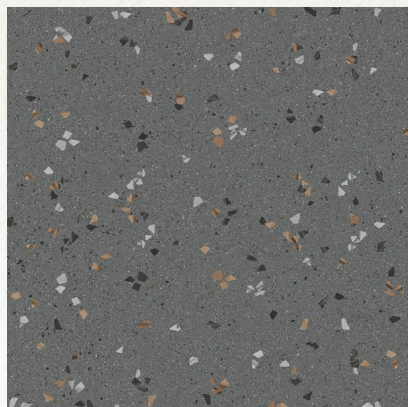

# S

600  
600MM

TERRAZZO BLACK  
TERREZO SERIES  
FINISH: RUSTIC

Random 3

600  
600MM

TERRAZZO WHITE  
TERREZO SERIES  
FINISH: RUSTIC

Random 3

600  
600MM